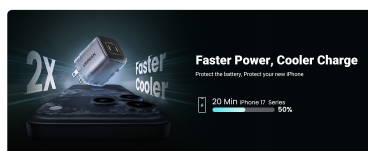

UGREEN CD294

UGREEN 45W USB C Charger Nexode - Instruction Manual

Model: CD294

1. INTRODUCTION AND OVERVIEW

The UGREEN 45W USB C Charger Nexode (Model: CD294) is a compact and powerful GaN-based wall charger designed for efficient charging of a wide range of devices. Featuring two USB-C ports, it supports various fast charging protocols, including Samsung Super Fast Charging 2.0, and incorporates advanced safety features to protect your devices.

Power Distribution:

- **Single Port Usage:** When only one device is connected to either USB-C port, the charger can deliver up to 45W of power, enabling super fast charging for compatible devices like the Samsung Galaxy S23 Ultra or MacBook Air M2.
- **Dual Port Usage:** When two devices are connected simultaneously, the charger's Power Dispenser System intelligently distributes the total 45W output. For example, it might allocate 25W to one port and 20W to the other, or adjust based on the devices' power requirements to ensure efficient charging for both.

The UGREEN 45W charger supporting Samsung Super Fast Charging 2.0 for a Galaxy S23 Ultra.

Illustrates simultaneous charging of a phone and a tablet using the dual ports.

The charger connected to a MacBook Air M2, demonstrating laptop charging capability.

An internal view showcasing the Thermal Guard Tech for temperature detection.

The compact, foldable design of the charger, shown held in a hand for scale.

A size comparison showing the UGREEN Nexode 30W, 45W, and 65W models.