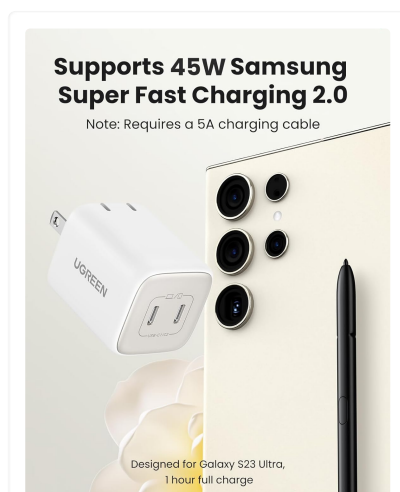

8. WARRANTY AND SUPPORT

UGREEN provides a standard warranty for its products. For specific warranty terms and conditions, please refer to the warranty card included in your product packaging or visit the official UGREEN website.

Customer Support:

If you have any questions, require technical assistance, or need to claim warranty service, please contact UGREEN customer support through the following channels:

- **Official Website:** Visit www.ugreen.com for FAQs, support resources, and contact information.
- **Email Support:** Refer to your user manual or product packaging for the dedicated support email address.
- **Online Chat:** Available on the UGREEN official website during business hours.

Please have your product model number (CD294) and purchase details ready when contacting support.

9. PRODUCT IMAGES