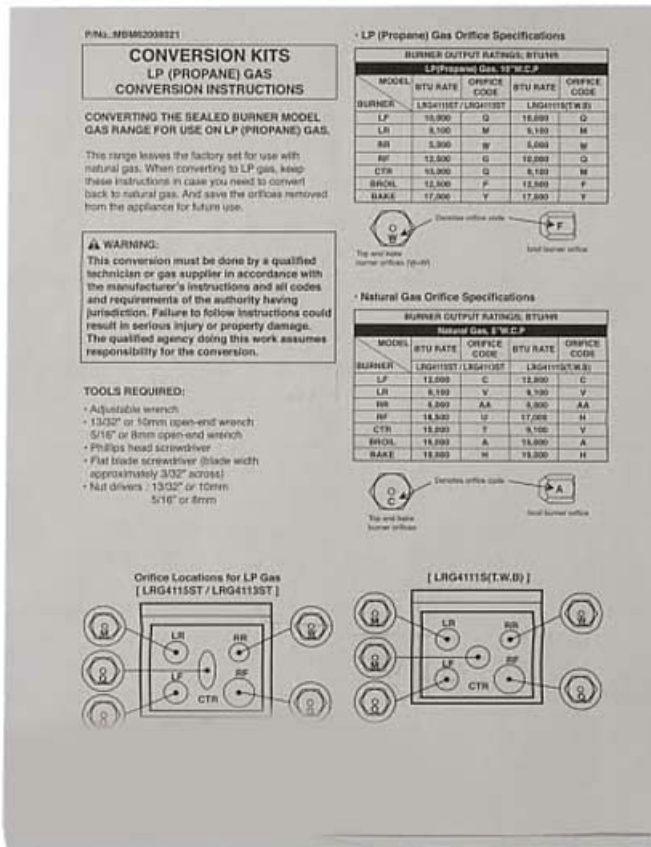

PRODUCT OVERVIEW

The ForeverPRO AAA75946003 is a premium accessory assembly nozzle engineered to meet or exceed original equipment manufacturer (OEM) specifications. It serves as a direct replacement for the LG AAA75946003 part, ensuring compatibility and reliable performance for your appliance.