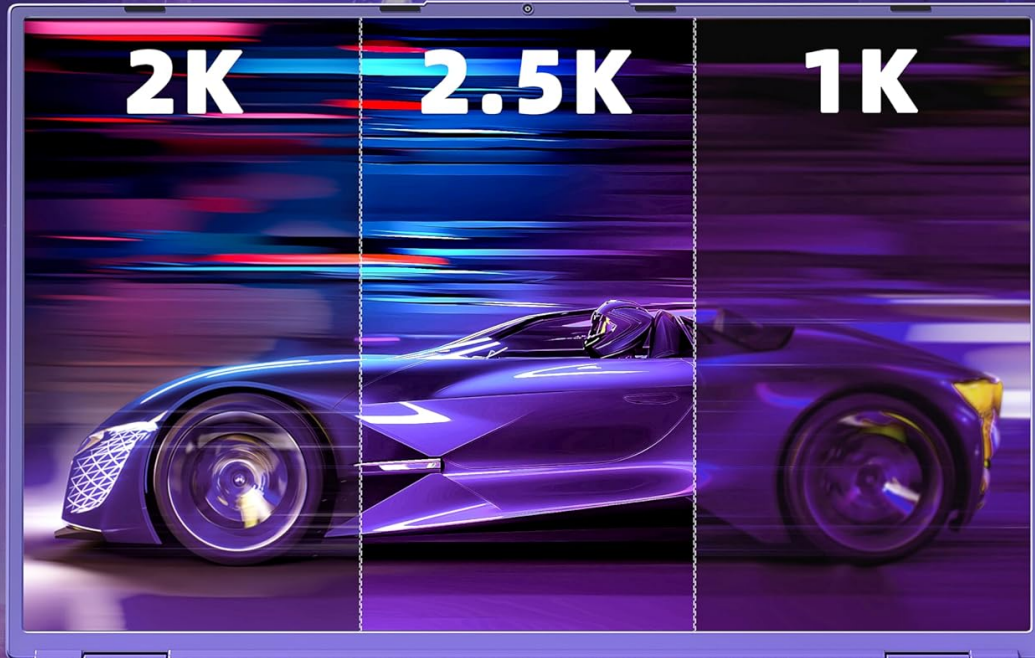

Bigger, Brighter, Better 16-Inch Canvas with 2.5K Precision

"Elevate your view with our 16-inch laptop's 2.5K clarity, immersing you in vibrant colors and razor-sharp details that surpass 2K screen standards."

Large size
screen

2560*1600

Panel
technology

250 nits

60Hz/165Hz
Refresh rate

Image: A visual comparison on the laptop screen demonstrating the difference in clarity and detail between 2K, 2.5K, and 1K resolutions, highlighting the superior precision of the 2.5K display.

The display boasts a 92% screen-to-body ratio and a 16:10 aspect ratio, framed by ultra-narrow 4mm bezels on all four sides, providing an expansive and immersive viewing area. The laptop's hinge allows for a 180-degree opening and closing, offering flexibility for various viewing and working positions.