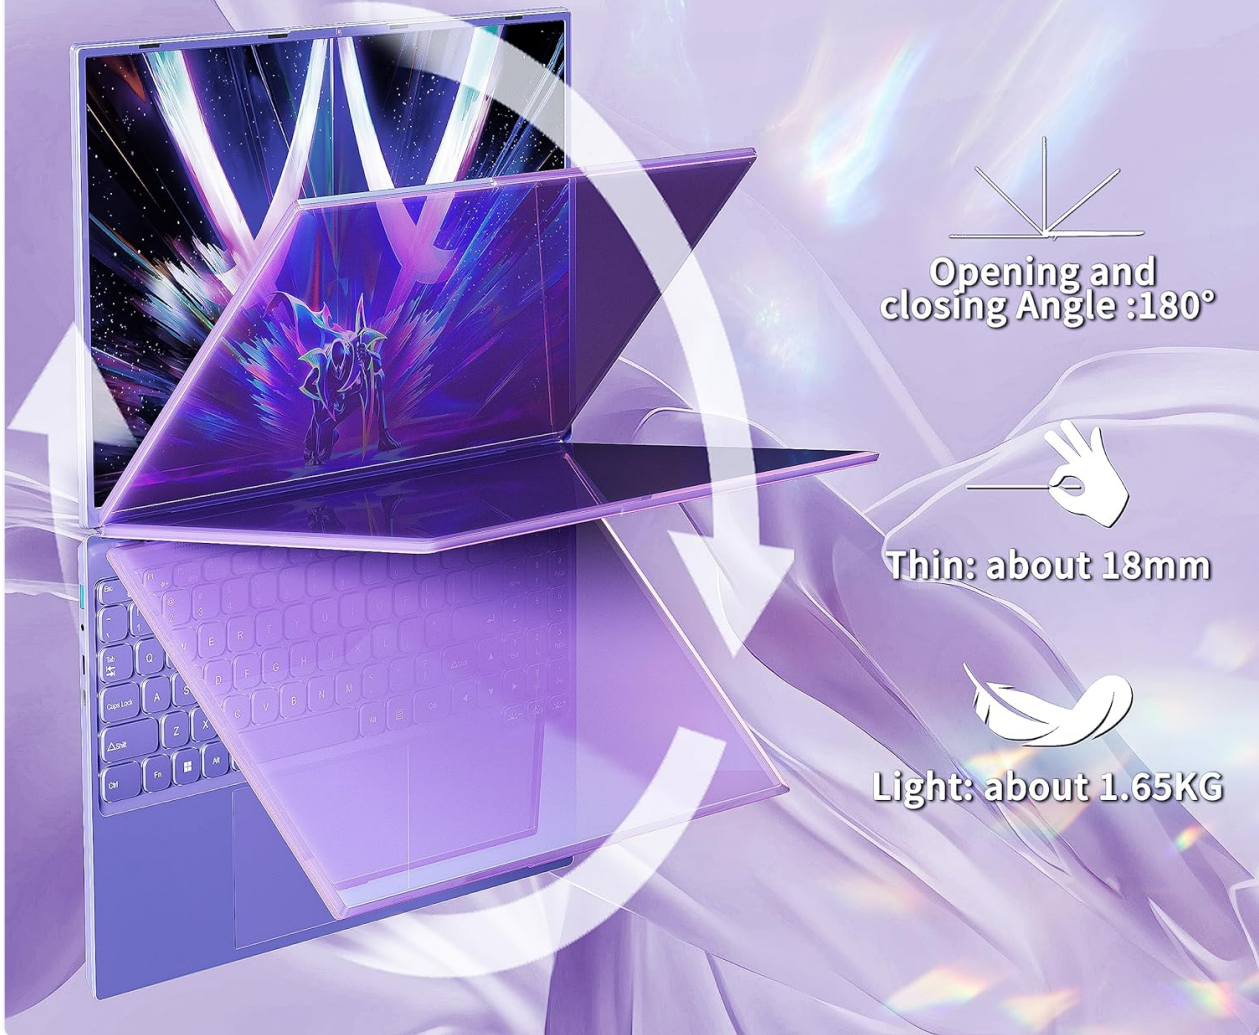

Image: A stylized image of the laptop highlighting its narrow 4mm bezels, 92% screen ratio, and 16:9 aspect ratio, emphasizing the immersive display design.

180° opening and closing Slim and flexible Lightweight travel