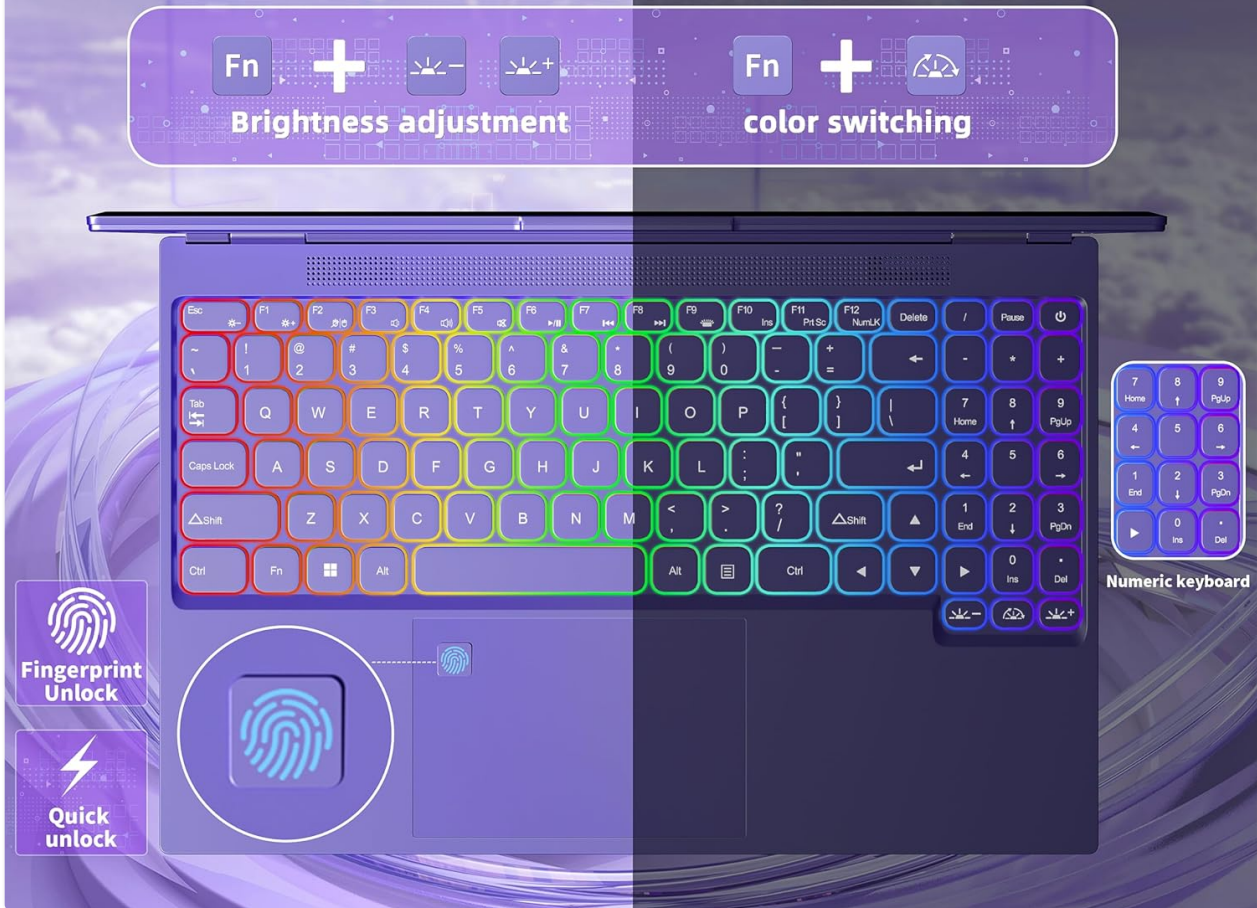

3.4 Keyboard and Security

The DQ160 features a full-size keyboard with a numeric keypad and a 7-color rainbow backlit illumination. The backlight has two brightness levels and an auto-sleep feature to optimize power usage. A spacious touchpad provides smooth navigation. For enhanced privacy and quick access, the laptop includes fingerprint unlock support.

Color Backlit Keyboard Fingerprint unlock

7 Elegant LED backlight with 2 brightness level and auto sleep feature to maximize power usage.

Image: A close-up of the laptop keyboard showcasing its color backlit keys and the integrated fingerprint sensor for quick and secure unlocking.