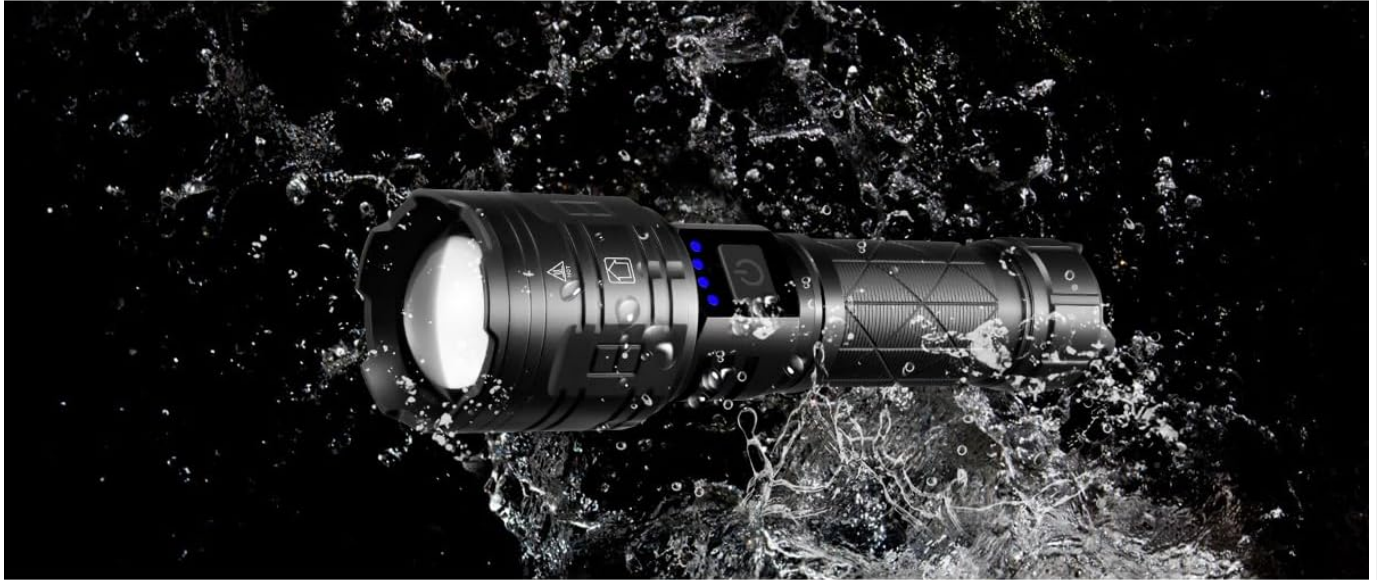

- **Multi-functional Design:**

- USB output port for charging electronic devices.
- Head cusp design allows use as a safety hammer for emergencies.
- Dry battery function provides an alternative power source for emergencies.

WATERPROOF RESISTANT