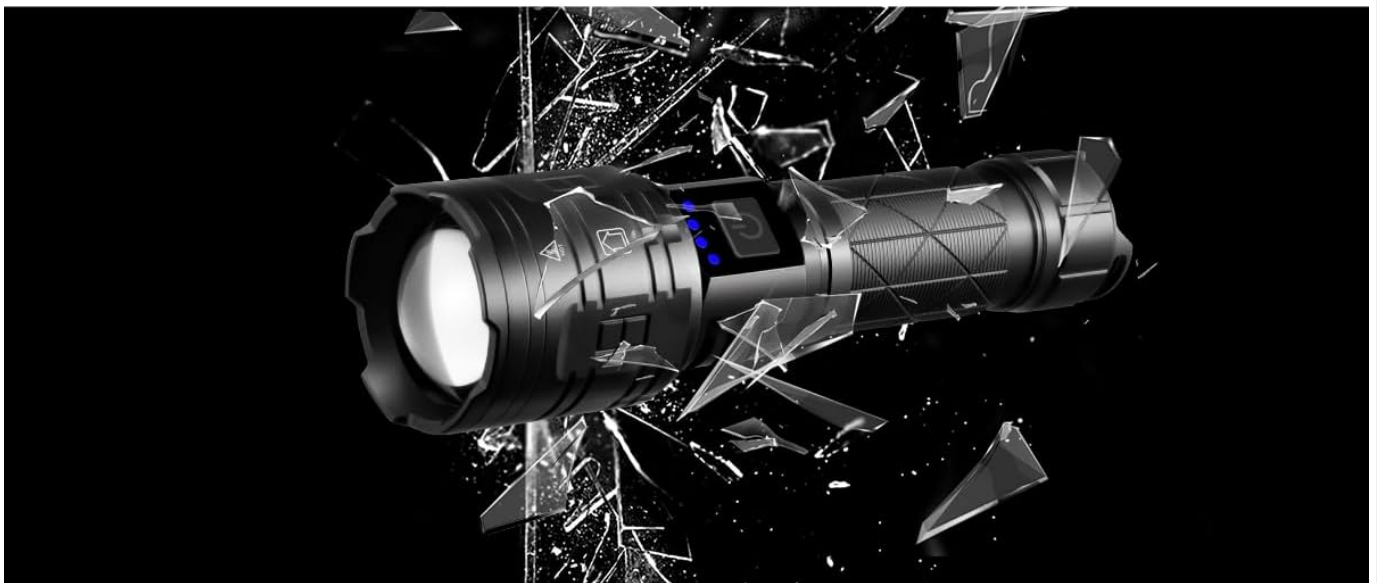

EMERGENCY SAFETY HAMMER

Figure 5: Flashlight demonstrating waterproof and safety hammer capabilities.

MAINTENANCE

Proper maintenance ensures the longevity and optimal performance of your flashlight.

- **Cleaning:** Wipe the flashlight body with a soft, damp cloth. Do not use abrasive cleaners or solvents. Keep the lens clean for optimal light output.
- **Storage:** Store the flashlight in a cool, dry place away from direct sunlight and extreme temperatures. If storing for extended periods, remove the battery to prevent leakage.
- **Battery Care:** Recharge the battery regularly, even if not in frequent use, to maintain its health. Avoid fully