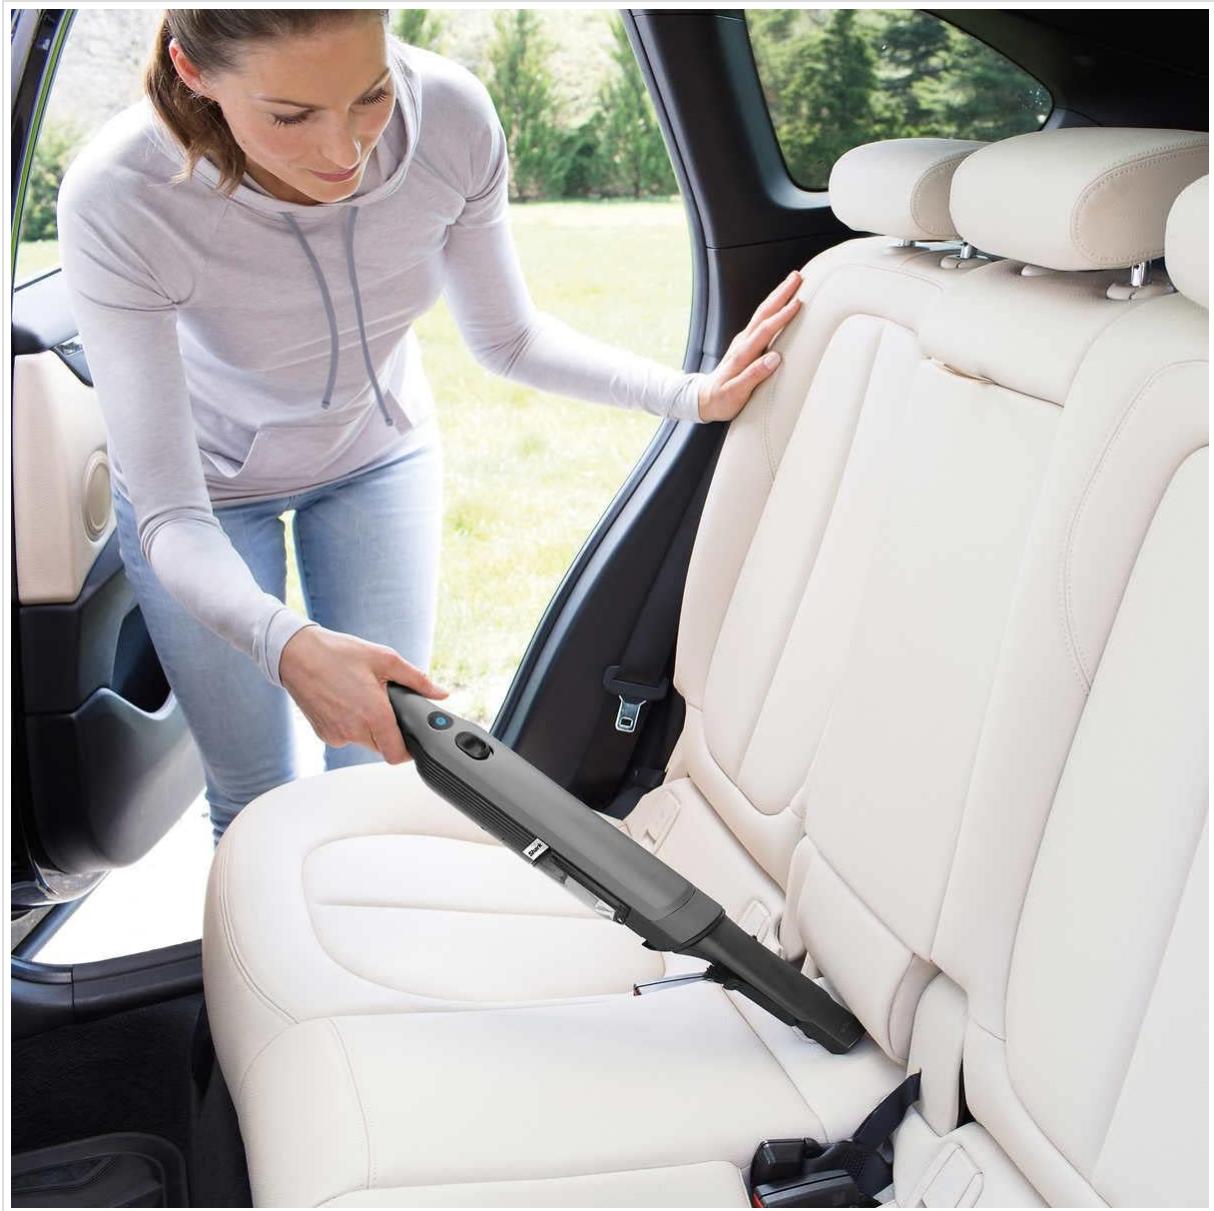

A user emptying the detachable dust cup of the Shark WANDVAC into a trash can.

Cleaning the Filter

The filter housing is easily removable for cleaning. Regularly clean the filter to maintain optimal suction performance. Refer to the full manual for detailed filter cleaning instructions.

TROUBLESHOOTING

Common Issues

- **No Power:** Ensure the vacuum is fully charged. Check if the charging dock is properly connected to a power source.
- **Reduced Suction:** Empty the dust cup. Clean or replace the filter. Check for any blockages in the nozzle or attachments.
- **Short Battery Life:** Ensure the vacuum is fully charged before each use. Battery performance may decrease over time with regular use.

For more detailed troubleshooting steps, please refer to the complete product manual or contact Shark customer support.

SPECIFICATIONS