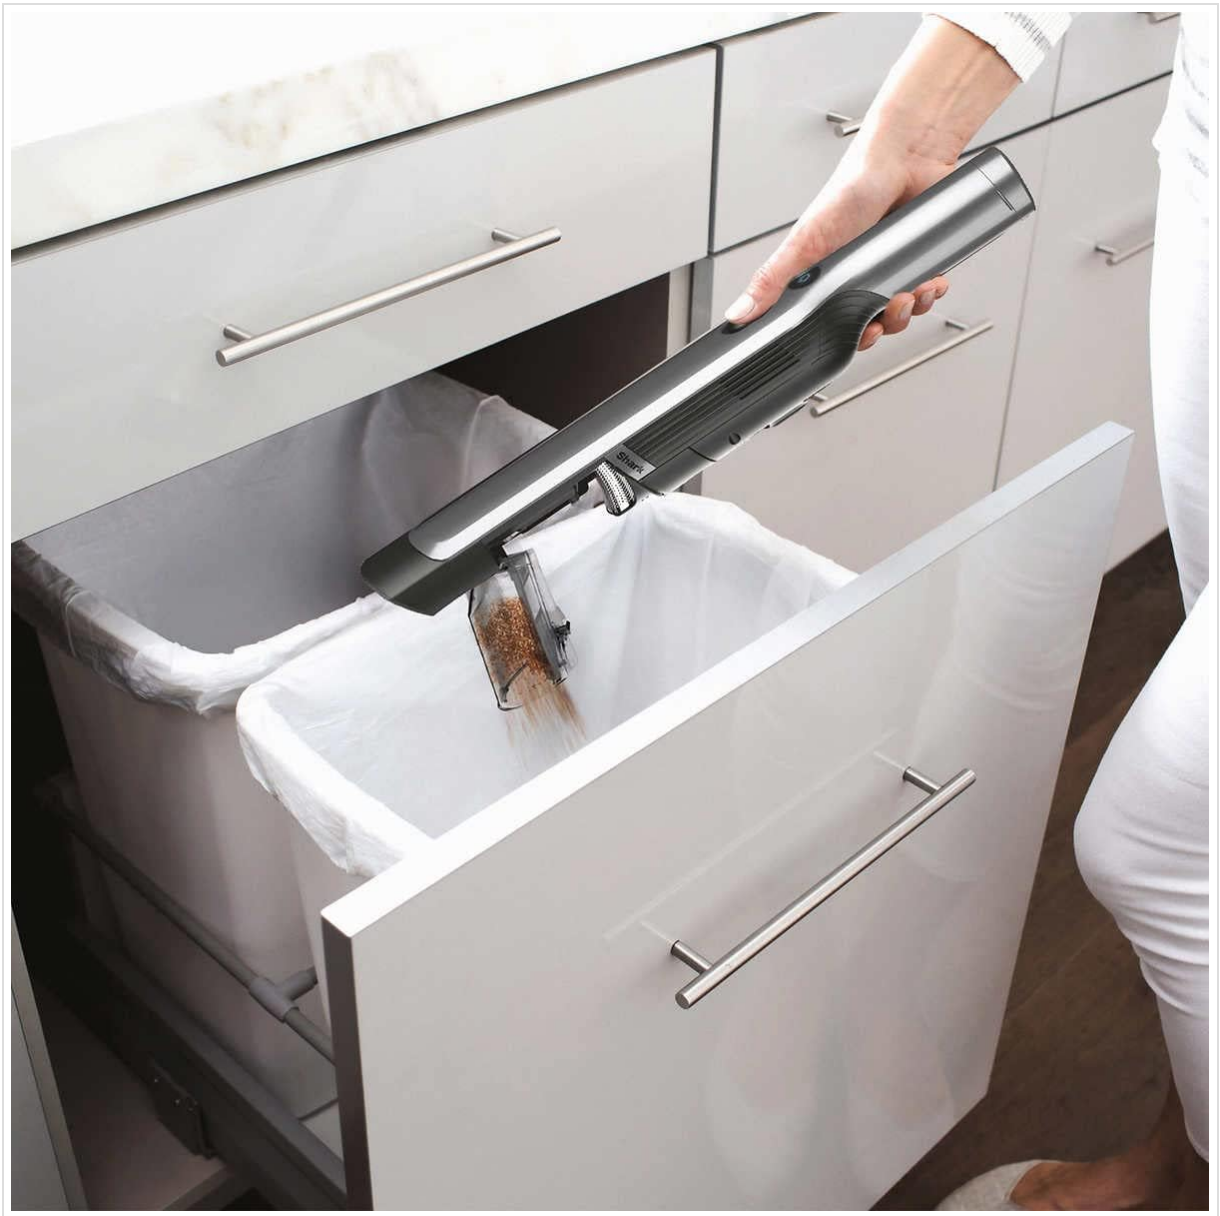

The Shark WV201 WANDVAC is a lightweight, cordless handheld vacuum cleaner designed for quick clean-ups. It offers powerful suction, a detachable dust cup for easy emptying, and includes essential tools for versatile cleaning.

Key Features:

- **Ultra-Lightweight:** At just 1.4 lbs, the hand vacuum is designed for maneuverability and easy cleaning.
- **Easy to Maintain:** Hand vacuum maintenance is simple with a detachable dust cup and easily removable filter housing.
- **Filtration Technology:** Filtration technology captures dust and large debris.
- **Always Charging:** Sleek charging dock designed for quick access and fast charging.
- **One-Touch Empty:** Empty debris with the single touch of a button—no getting your hands dirty.
- **LED Indicator:** LED light on control panel indicates charging status and remaining battery life.
- **Ergonomic Handle Design:** Ergonomic handle design provides comfortable cleaning and heightened control.
- **What's Included:** WANDVAC Cordless Handheld Vacuum, charging dock*, duster crevice tool, and multi-surface pet tool. (*Charging dock does not include onboard accessory storage tray.)

OPERATING INSTRUCTIONS

Powering On/Off

To turn the vacuum on, press the power button located on the handle. Press the button again to turn the vacuum off.

Using Attachments

The WANDVAC comes with a duster crevice tool and a multi-surface pet tool. These tools can be attached to the nozzle for specialized cleaning tasks, enhancing the vacuum's versatility.

A user demonstrating the use of the crevice tool to clean tight spaces in a car interior.

The Shark WANDVAC being used to clean crumbs from a kitchen countertop.

A user cleaning a car seat with the Shark WANDVAC handheld vacuum.