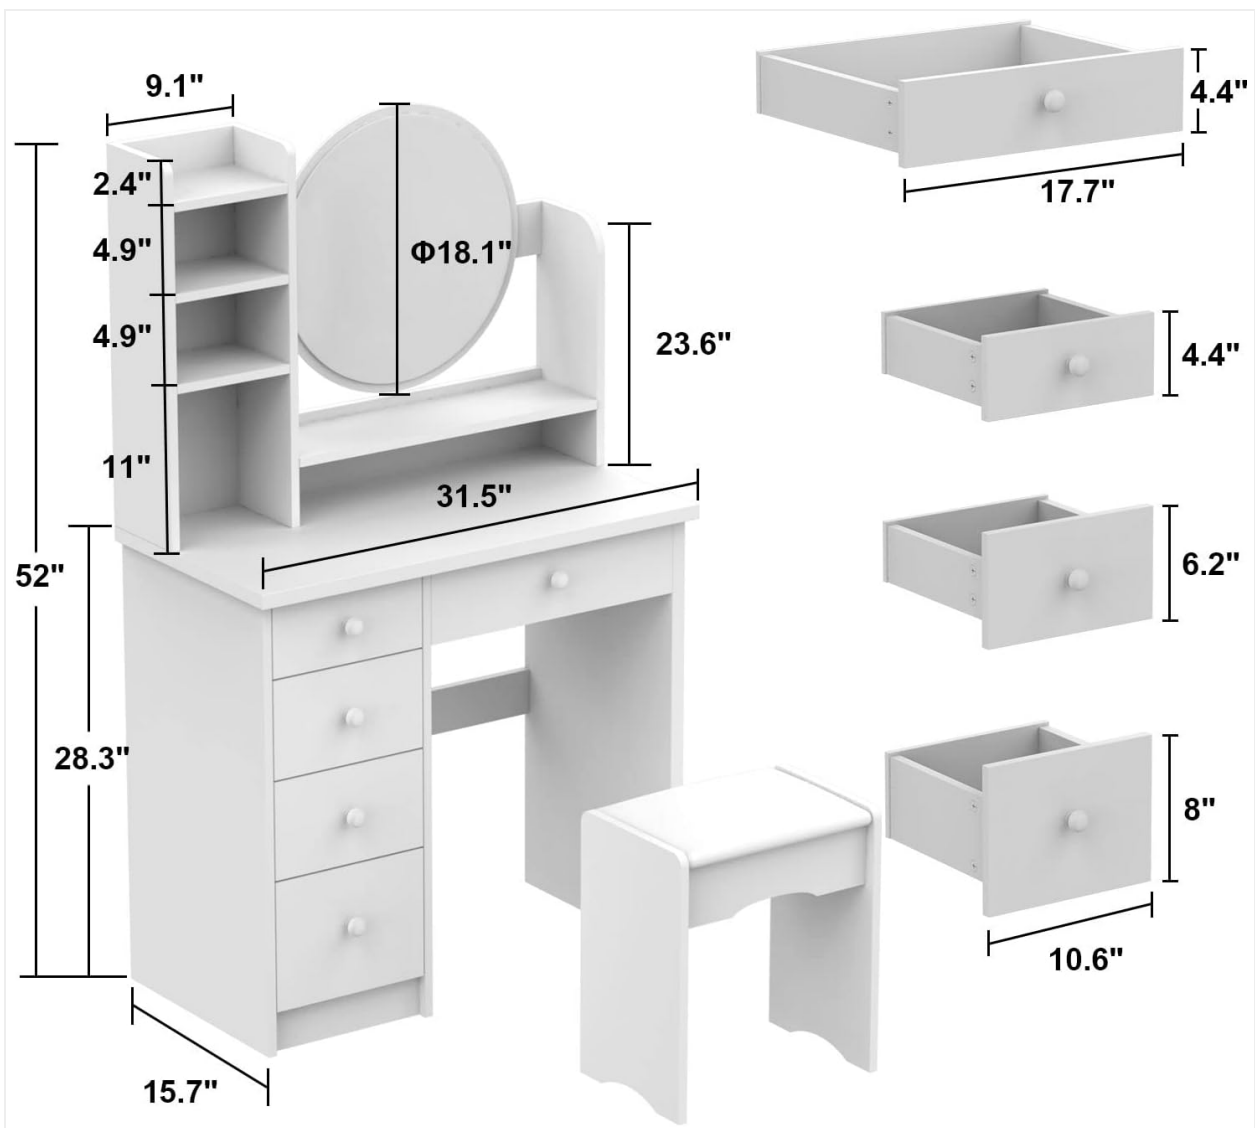

FAMAPY WFKF210095-02

FAMAPY Vanity Desk with Mirror and Drawers Instruction Manual

MODEL: WFKF210095-02

INTRODUCTION

This manual provides detailed instructions for the assembly, operation, and maintenance of your FAMAPY Vanity Desk with Mirror and Drawers. Please read all instructions carefully before beginning assembly and retain this manual for future reference.

Key features of your vanity desk include:

- **Varieties of Storage Space:** The vanity set offers different sizes of drawers and shelves for organizing cosmetics, nail polish, perfume, eyeliners, and other items.
- **Stylish Design:** A linear design provides a modern aesthetic. The set includes a round mirror and a cushioned stool that can be stored under the vanity.
- **Quality Material:** Constructed from thick particle board, ensuring stability and durability. The smooth veneer surface facilitates easy cleaning.

Please follow the detailed instruction manual provided in the packaging for step-by-step assembly. Ensure all connections are secure before use.

Figure 1: Fully assembled FAMAPY Vanity Desk.

Figure 2: Dimensional diagram of the vanity desk.

Figure 3: Close-up of the mirror and side shelves.

STORAGE FEATURES

The vanity desk is equipped with multiple storage options to help keep your items organized:

- **Side Shelves:** Open shelves on the left side provide easy access storage for frequently used items, decorative pieces, or taller bottles.
- **Drawers:** The desk includes several drawers of varying sizes for concealed storage. These drawers are designed to hold a wide range of personal items, from small accessories to larger beauty products.