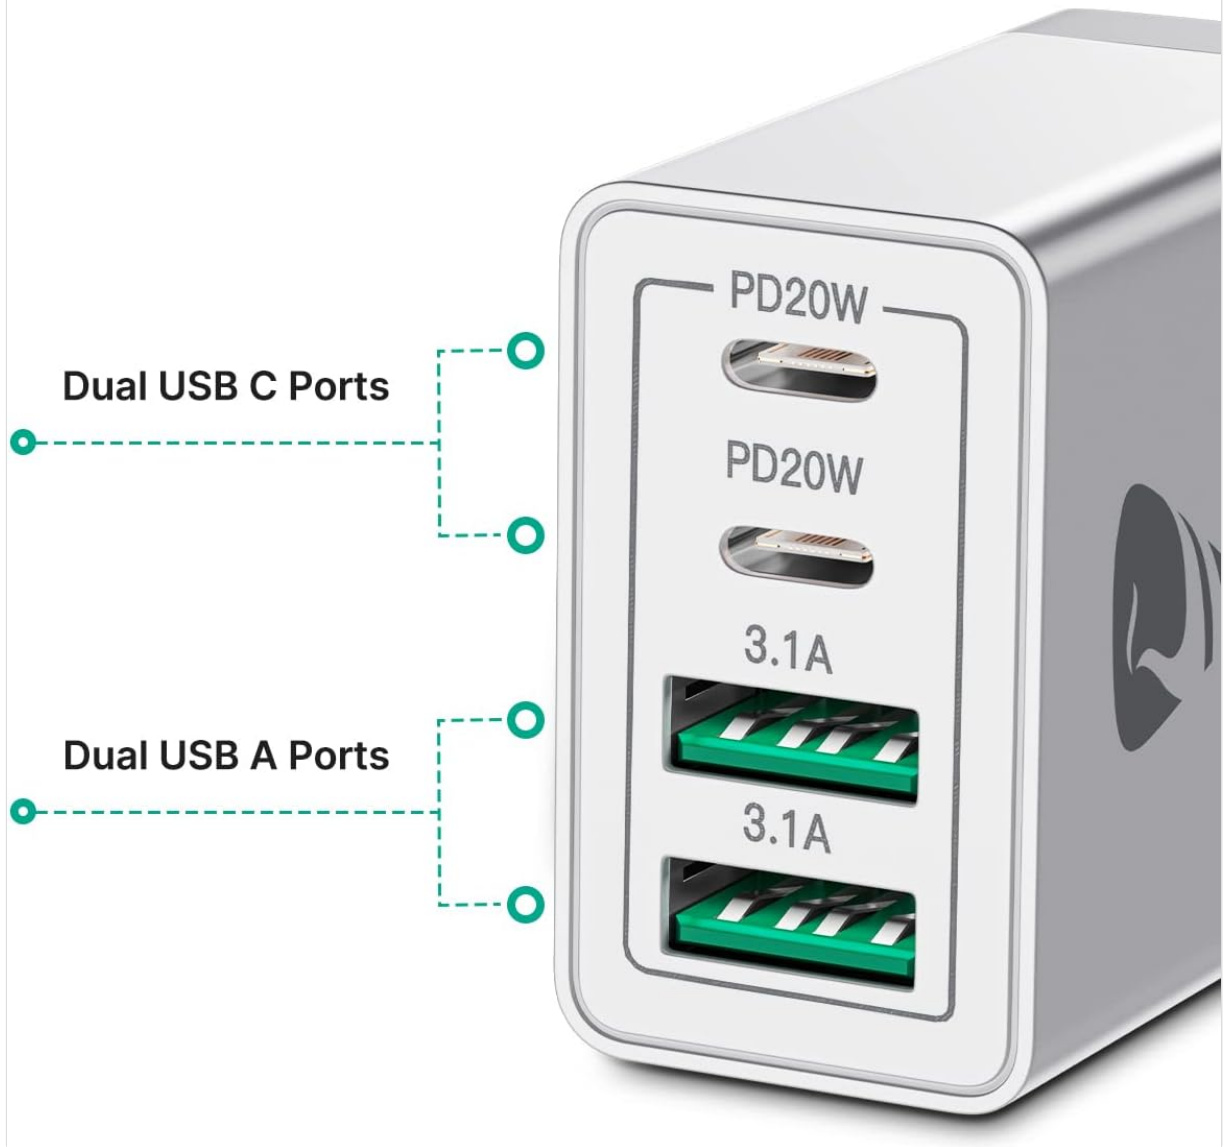

## PRODUCT OVERVIEW

---

The Aiminu 40W 4-Port USB C Wall Charger is designed for efficient and fast charging of multiple electronic devices simultaneously. Featuring two USB-C Power Delivery (PD) ports and two USB-A Quick Charge (QC) 3.0 ports, this compact power adapter provides a versatile charging solution for a wide range of compatible devices, including smartphones, tablets, and other digital gadgets. Its advanced safety features ensure protection against overcurrent, overheating, and overcharging.

## SETUP

---

1. **Unpack the Charger:** Carefully remove the USB C Wall Charger from its packaging.
2. **Locate a Power Outlet:** Find a standard US 2-prong electrical wall outlet.
3. **Plug in the Charger:** Insert the charger's prongs firmly into the electrical outlet.
4. **Connect Your Devices:** Use appropriate USB-C or USB-A charging cables (not included) to connect your devices to the corresponding ports on the charger. The charger features two PD20W USB-C ports and two 3.1A USB-A ports.

# 4 In 1 Power Charger Block

Image: A close-up view of the charger's four ports, clearly labeled as PD20W USB-C and 3.1A USB-A, illustrating the dual USB-C and dual USB-A port configuration.

## OPERATING INSTRUCTIONS

This 40W fast charging block is designed to deliver optimal power to your devices. When multiple devices are connected, the charger intelligently distributes power to ensure efficient and fast charging for all connected devices.