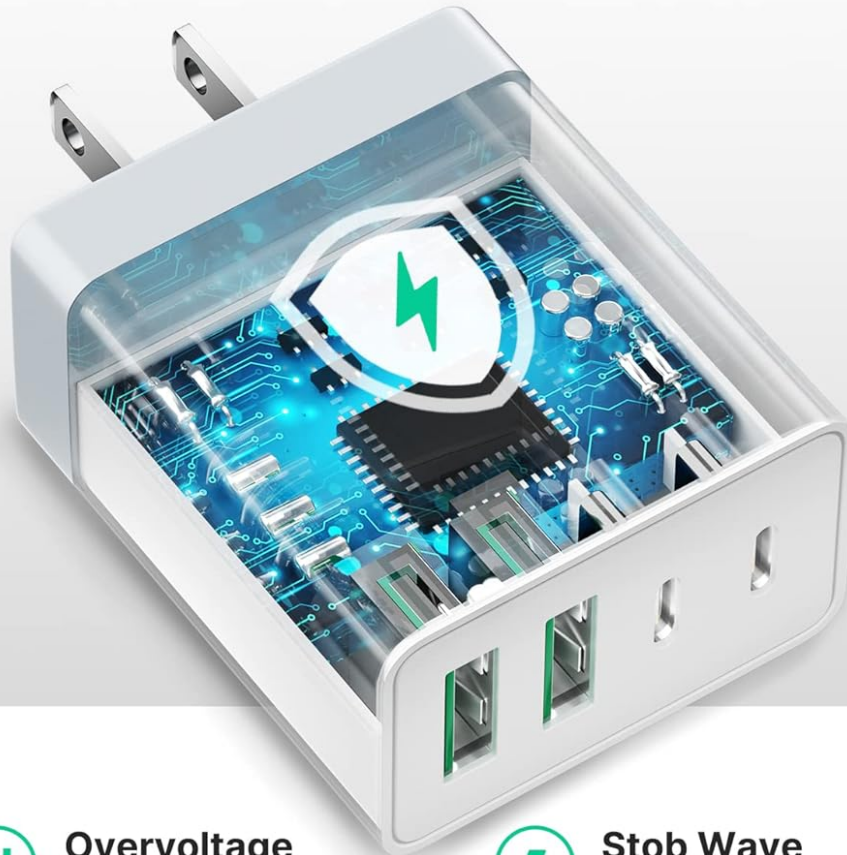

space-saving design.

Multi Protection Safe Charger

Better protect you and your device

Overvoltage
Protection

Stob Wave
Protection

Short Circuit
Protection

Overtemperature
Protection

Image: An X-ray view of the charger's internal circuitry, highlighting its multi-protection safe charger features including overvoltage, short circuit, and overtemperature protection.

WARRANTY AND SUPPORT

Aiminu provides an **18 Months Worry-free Replacement** for this product. For any questions or assistance, please utilize the **24/7 Online Customer Service**. Refer to your purchase documentation or the official Aiminu website for contact details and further warranty information.

© 2023 Aiminu. All rights reserved.