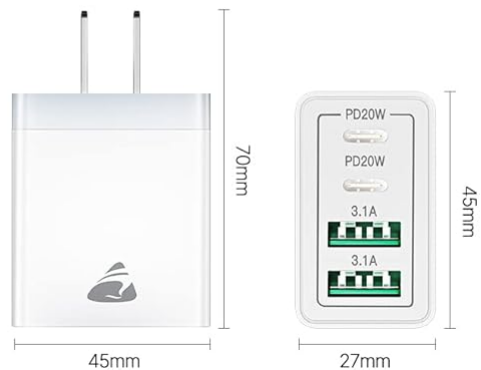

## SPECIFICATIONS

Feature	Detail
Model Number	RE-PD3504
Package Dimensions	3.94 x 3.11 x 1.94 inches
Item Weight	0.176 ounces
Manufacturer	CHONGZHENG (HK)CO. ,LIMITED
Country of Origin	China
Connectivity Technology	USB
Connector Type	USB Type C
Compatible Devices	Cellular Phones, Tablets, Magsafe Wireless Charger, Headphones
Compatible Phone Models	Google Pixel (and others as listed in compatibility section)

Feature	Detail
Included Components	2 Pack USB C Wall Charger (White)
Special Feature	Lightweight Design, 4 Port Design, Fast Charging
Color	White
Input Voltage	240 Volts (AC)
Mounting Type	Wall Mount

**Super Portable**  
**1 VS 4**

Image: The compact size of the charger shown in hand and next to other small items, emphasizing its portability and

space-saving design.