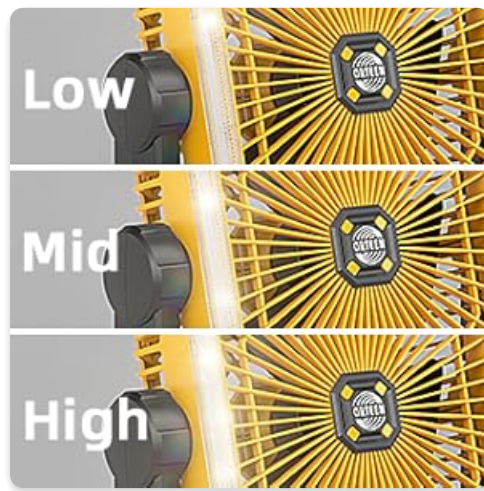

Visual representation of the fan's different speed settings.