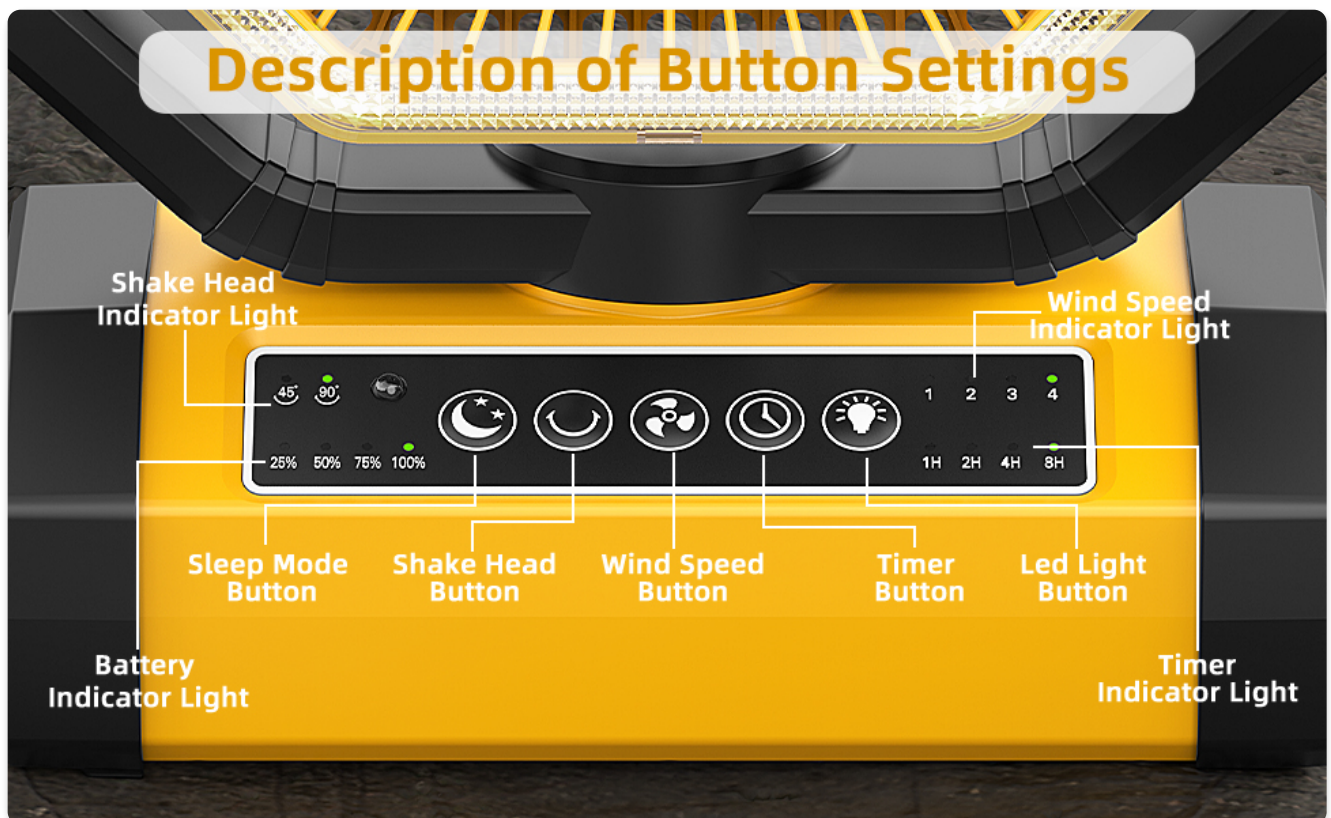

Detailed view of the fan's control panel buttons and their respective indicator lights.

Fan Speed Control

- Press the 'Wind Speed Button' on the control panel or the 'Speed +/-' buttons on the remote to cycle through 4 adjustable fan speeds: Natural, Low, Mid, and High.
- The corresponding indicator lights (1, 2, 3, 4) will illuminate to show the current speed.