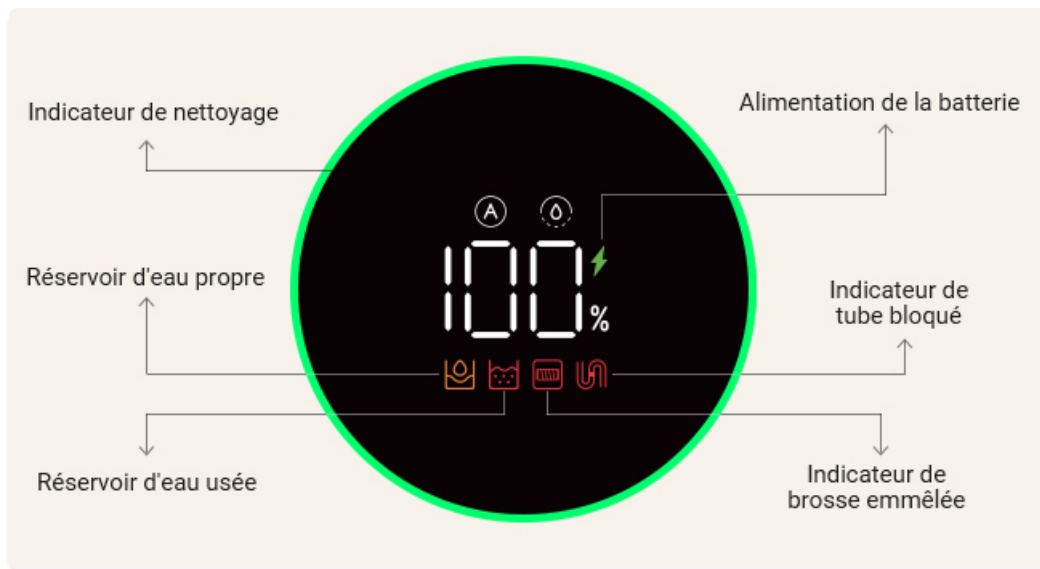

Display Indicators

Image: Close-up of the LED display on the Dreame H12 Core, showing indicators for cleaning mode, battery level, clean water tank, dirty water tank, blocked tube, and tangled brush.

- **Cleaning Indicator:** Shows the current cleaning mode.
- **Battery Power:** Displays the remaining battery percentage.
- **Clean Water Tank Indicator:** Alerts when the clean water tank is low.
- **Dirty Water Tank Indicator:** Alerts when the dirty water tank is full.
- **Blocked Tube Indicator:** Indicates a blockage in the suction path.
- **Tangled Brush Indicator:** Alerts if the brush roll is tangled.