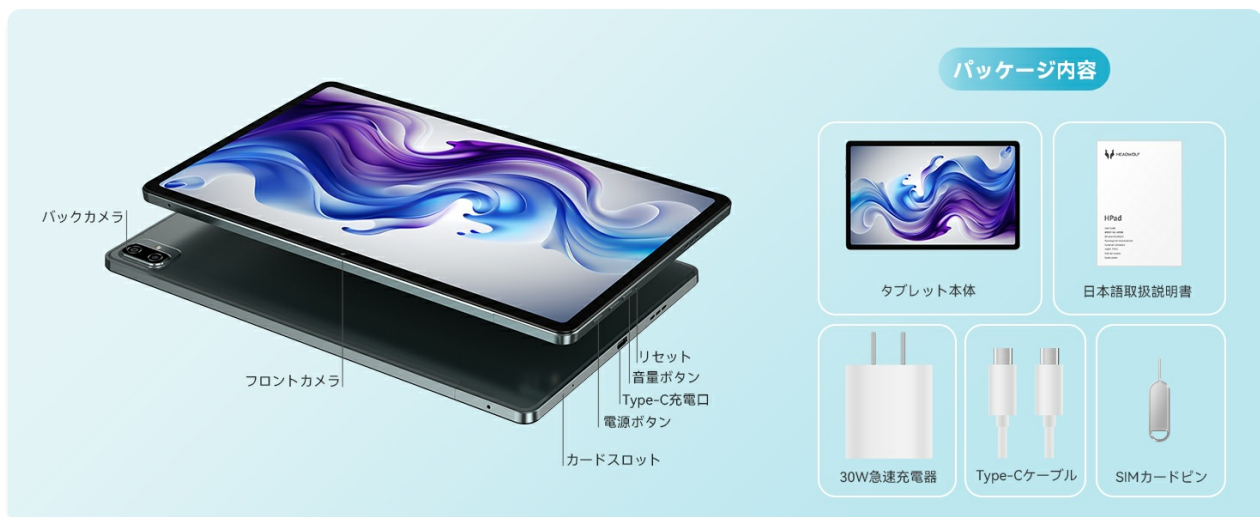

Image: Details on the MTK G99 CPU and Android 12 operating system.

5.3 Cameras and Face Recognition

Capture moments with the tablet's versatile camera system and unlock securely with face recognition.

- **Rear Cameras:** 20MP telephoto lens + 5MP wide-angle lens, supporting 13 shooting modes (e.g., portrait, landscape, night, snow).
- **Front Camera:** 8MP AI selfie camera.
- **Face Recognition:** Supports facial recognition for convenient and secure device unlocking.

Image: Overview of the tablet's 8MP front and 20MP+5MP rear AI cameras.

Image: Illustration of the face recognition function for enhanced security.

5.4 Connectivity

Stay connected with various wireless and cellular options.