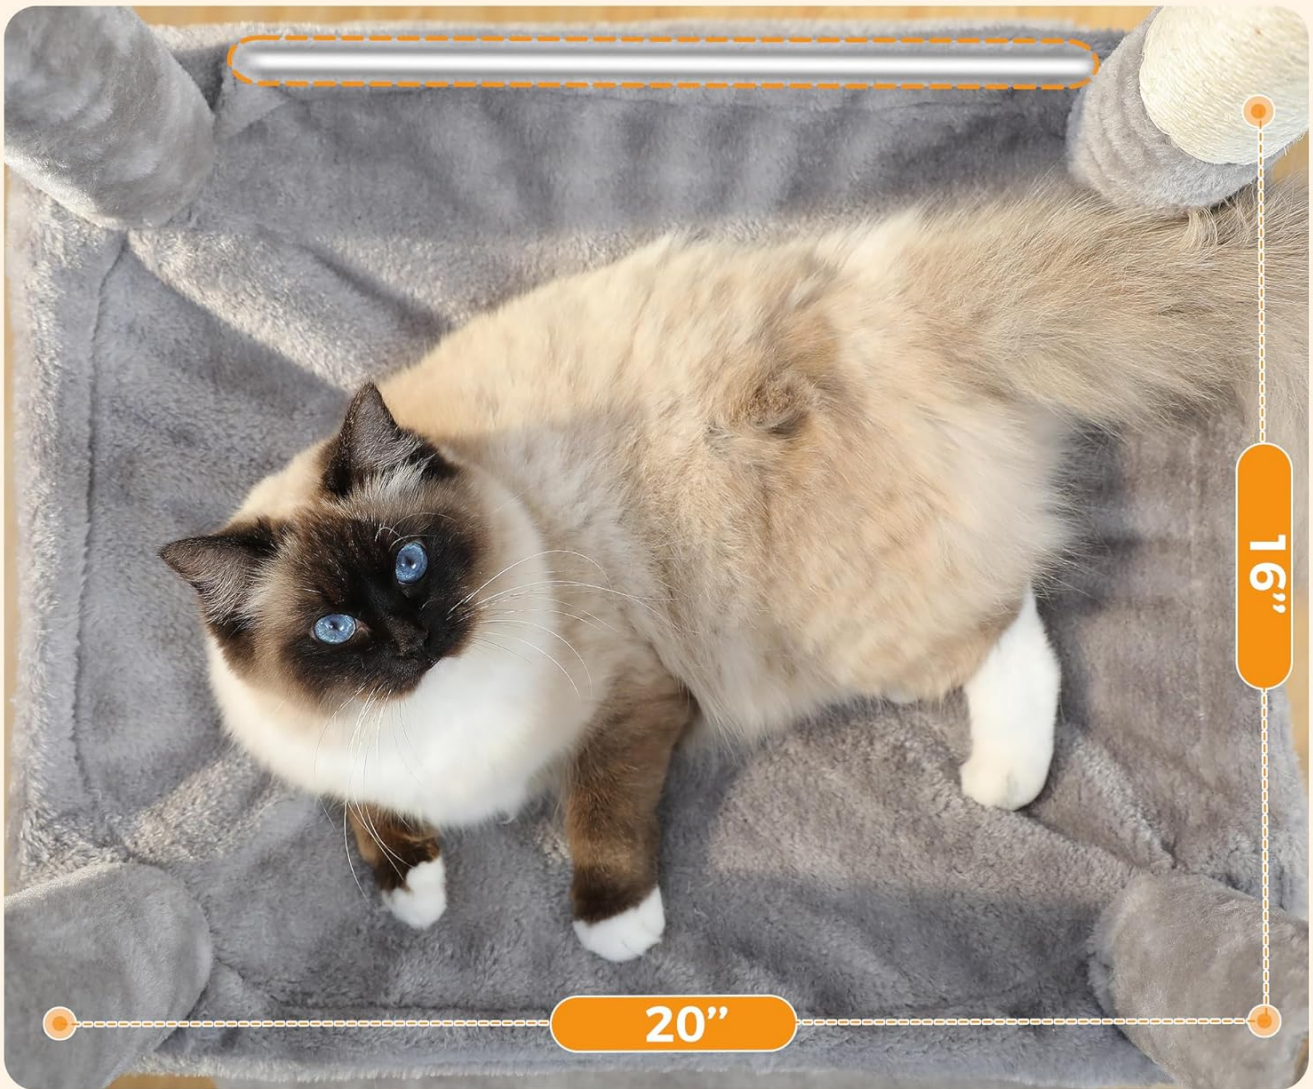

## Steel Frame Large Hammock

Safe sturdy. can accommodate multiple cats, supporting up to 44lb.

Image 5.2: A cat relaxing in the spacious and comfortable plush hammock, highlighting a key resting area.