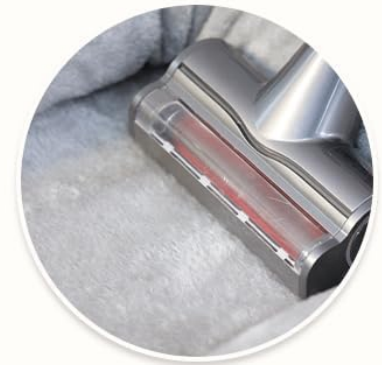

Easy to Clean