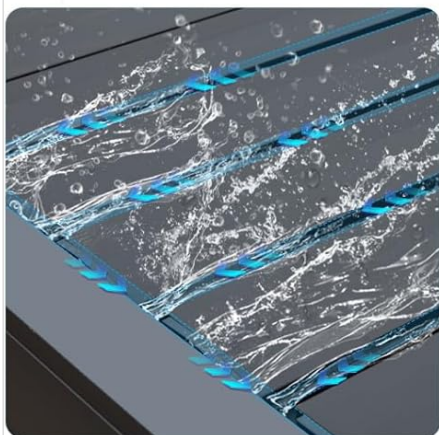

## IN-BUILT GUTTER SYSTEM

Allows rainwater to collect into the gutters and finally drain out of the posts.

Adjustable Louvered Pergola

Erommy

● Rain-collecting

● Water-guiding

● Drain Out

Figure 6: The innovative in-built gutter system ensures efficient water drainage.