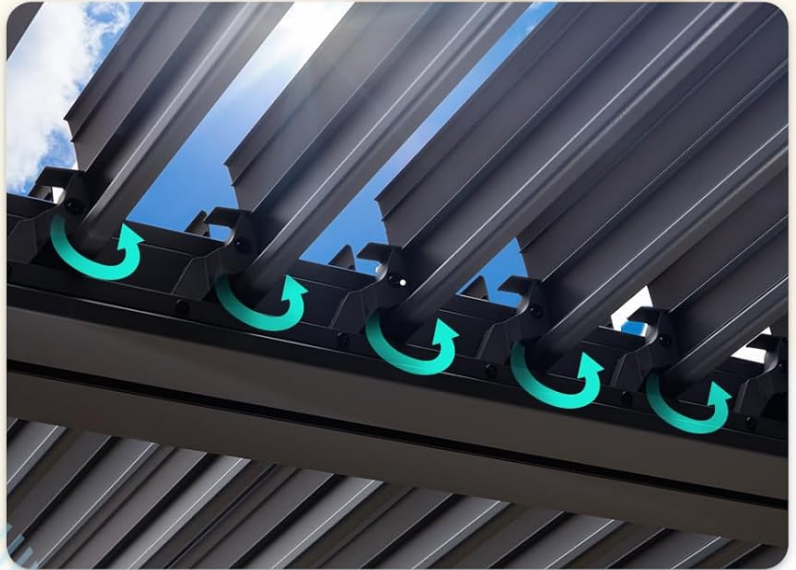

ADJUSTABLE LOUVERED ROOF

2 Louvers Sections that You Can Operate Separately, Meet Various Shading Needs.