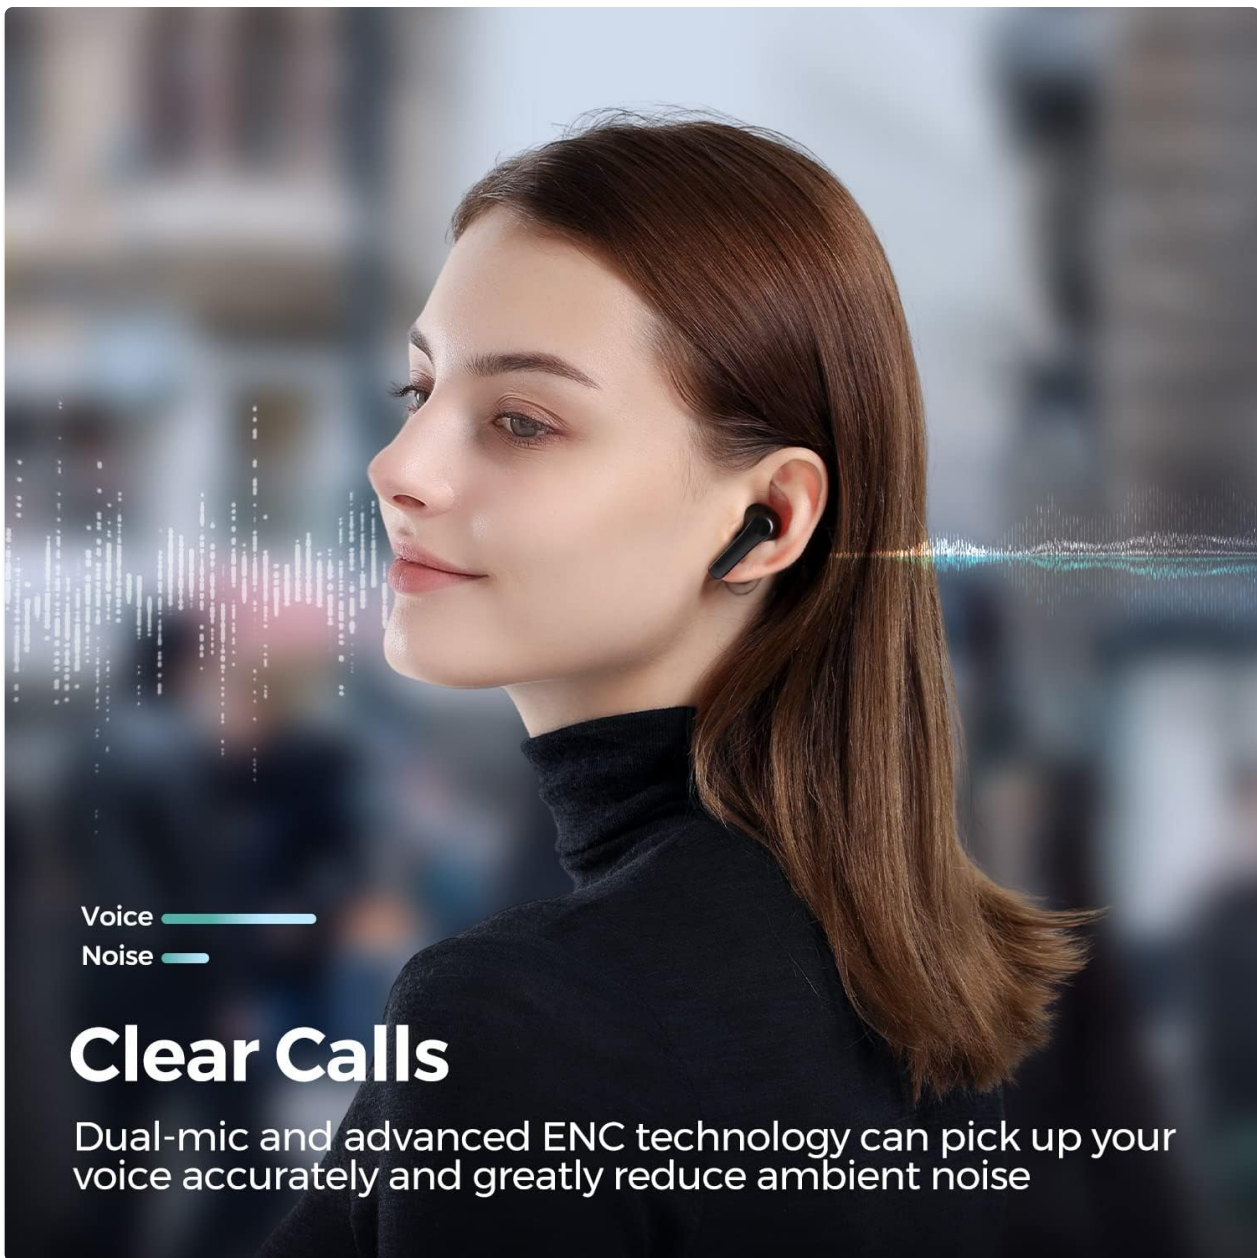

3.3 Dual-Microphone Call Noise Reduction

Equipped with dual microphones and advanced Environmental Noise Cancellation (ENC) technology, the Y1 earphones effectively reduce ambient noise during calls. This ensures your voice is picked up accurately and transmitted clearly, even in noisy environments.