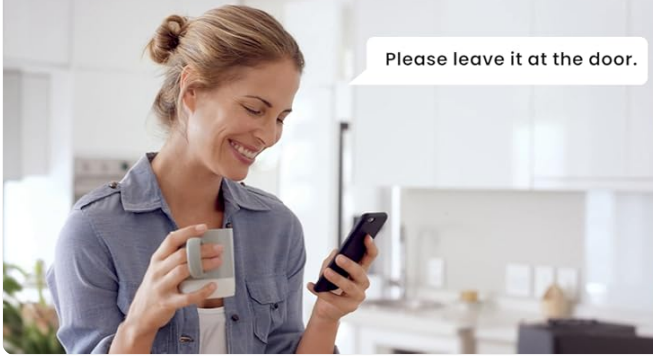

Image: An outdoor installation of the FOAOOD camera connected to its solar panel, emphasizing its ability to provide 365 days of continuous power without frequent recharging.

Esprimersi Sempre e Ovunque