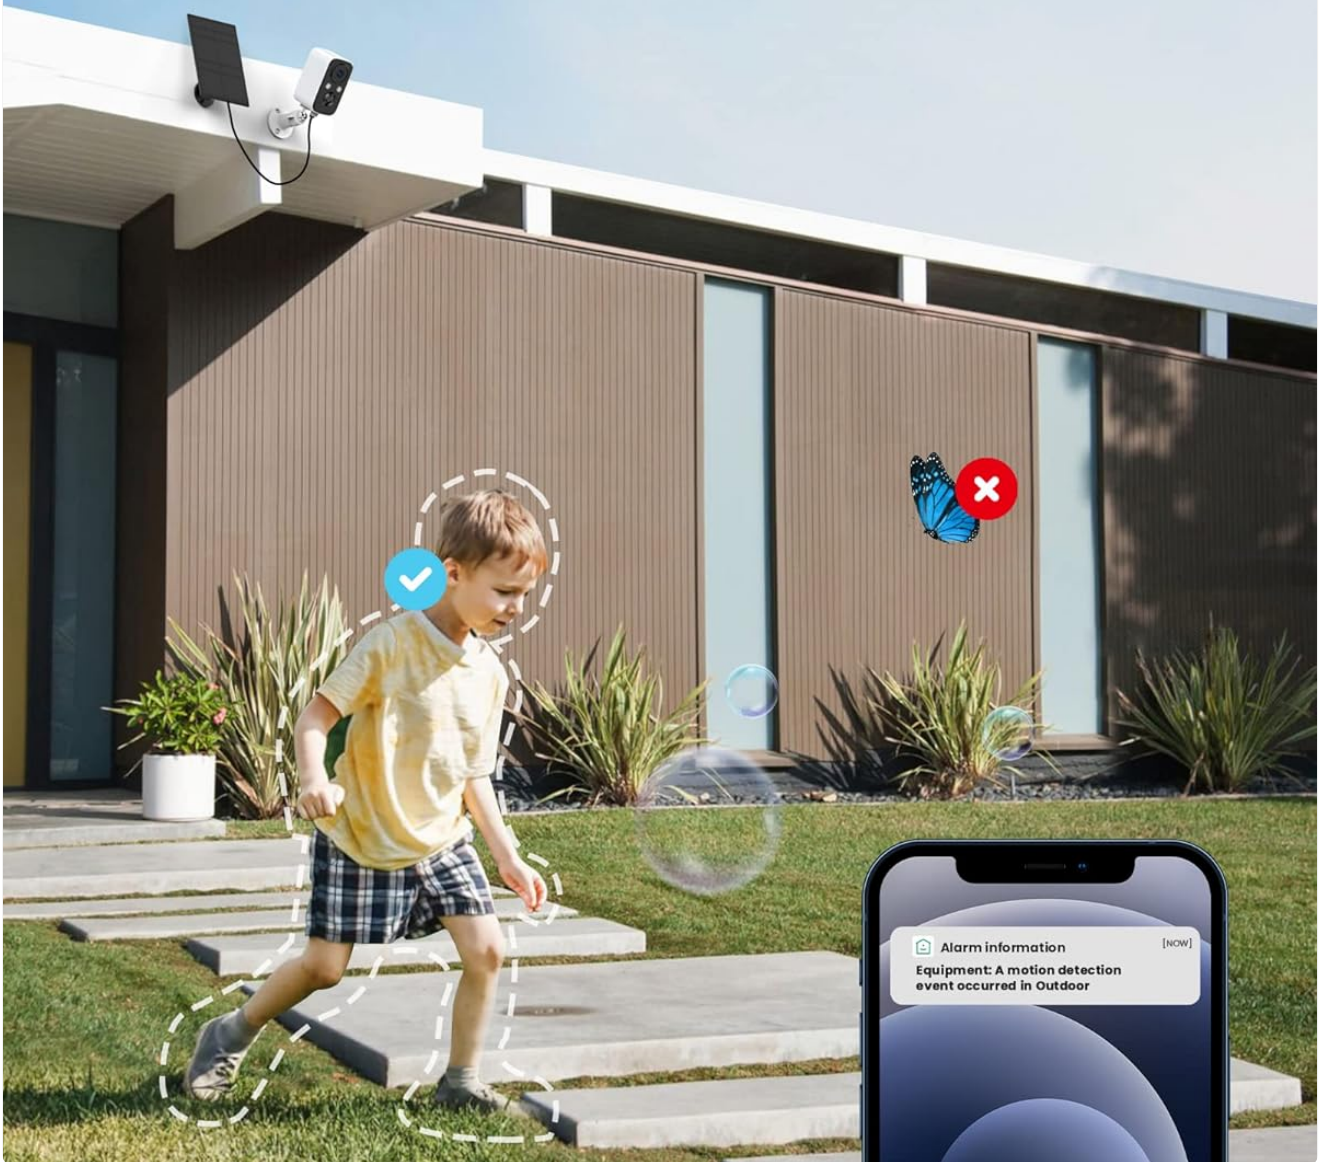

The camera features PIR (Passive Infrared) human body detection, which significantly reduces false alarms caused by insects, leaves, rain, or snow. You can set optional alarm zones within the app to monitor specific areas of

interest. When motion is detected, the camera can emit sounds and flashes to deter intruders, and send real-time alerts to your smartphone.

More Advanced PIR Human Infrared Detection

With infrared detection, it reduces the impact of insects and leaves, and ensures that you will not be disturbed by irrelevant things.

Image: The FOAOOD camera actively detecting a child in its field of view, demonstrating its advanced PIR human infrared detection capabilities that minimize irrelevant alerts.

Visualizzazione Simultanea di Più Dispositivi

Image: A smartphone screen displaying the CloudEdge app interface, illustrating how users can customize and define specific alarm zones for motion detection, ensuring alerts are only triggered in areas of concern.