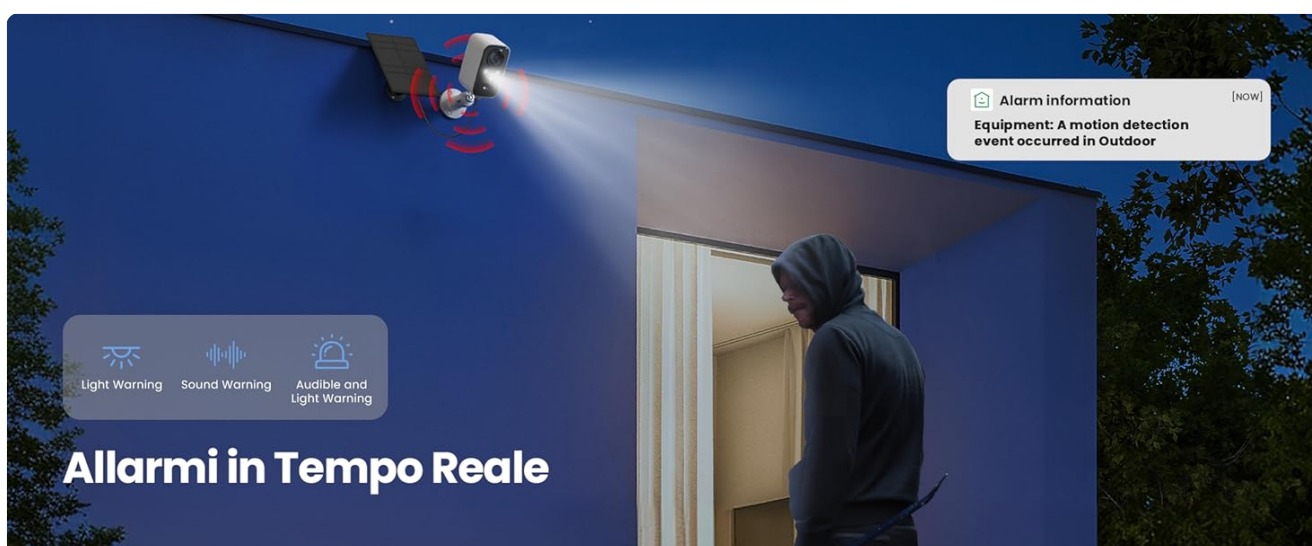

Image: The FOAOOD camera actively detecting a child in its field of view, demonstrating its advanced PIR human infrared detection capabilities that minimize irrelevant alerts.

Visualizzazione Simultanea di Più Dispositivi

Image: A smartphone screen displaying the CloudEdge app interface, illustrating how users can customize and define specific alarm zones for motion detection, ensuring alerts are only triggered in areas of concern.

Image: The FOAOOD camera activating its light and sound alarm features in response to a detected presence, simultaneously sending a real-time alert notification to a smartphone.

4.4 Two-Way Audio Communication

The camera supports two-way audio, allowing you to speak directly with individuals near the camera through the CloudEdge app. This feature is useful for greeting visitors or deterring unwanted guests.