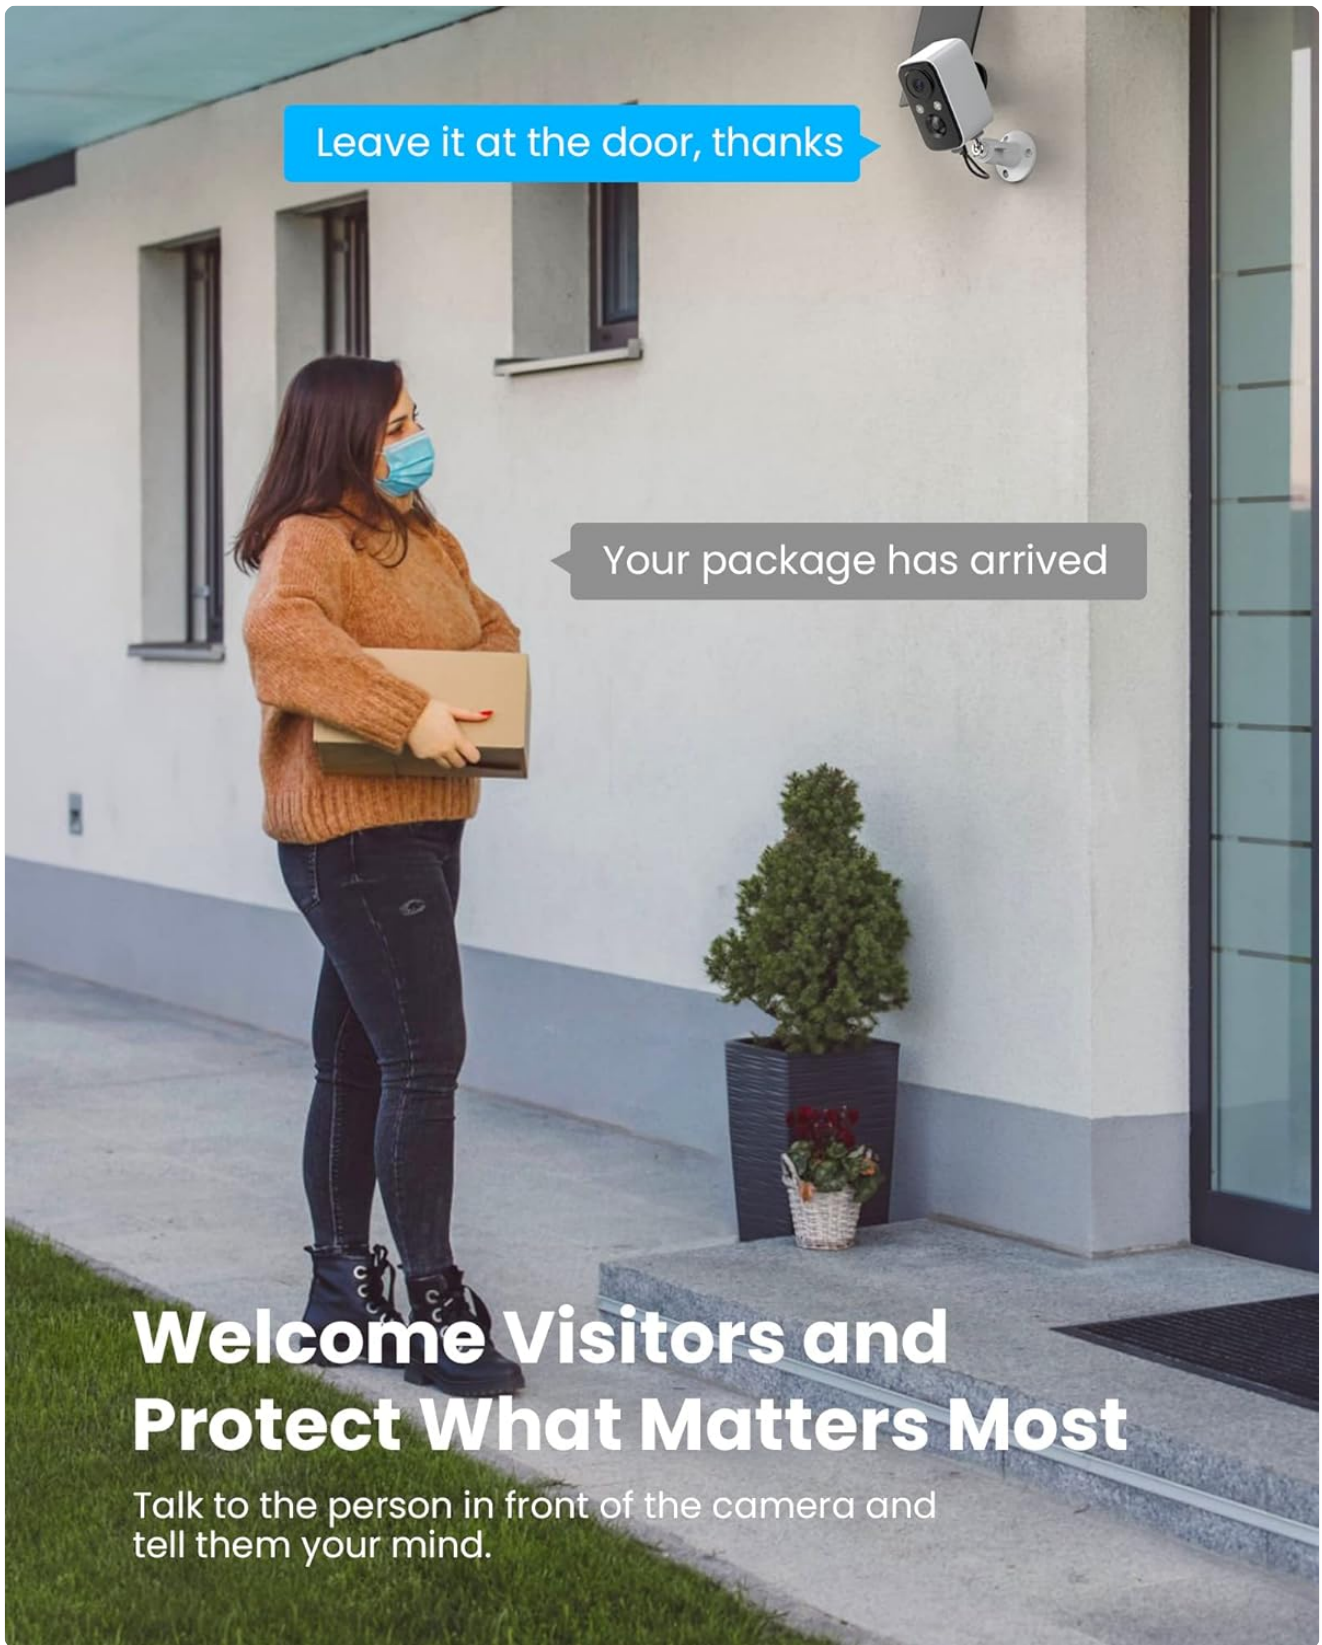

Image: The FOAOOD camera actively detecting a child in its field of view, demonstrating its advanced PIR human infrared detection capabilities that minimize irrelevant alerts.

Visualizzazione Simultanea di Più Dispositivi

Image: A smartphone screen displaying the CloudEdge app interface, illustrating how users can customize and define specific alarm zones for motion detection, ensuring alerts are only triggered in areas of concern.

Image: The FOAOOD camera activating its light and sound alarm features in response to a detected presence, simultaneously sending a real-time alert notification to a smartphone.

4.4 Two-Way Audio Communication

The camera supports two-way audio, allowing you to speak directly with individuals near the camera through the CloudEdge app. This feature is useful for greeting visitors or deterring unwanted guests.