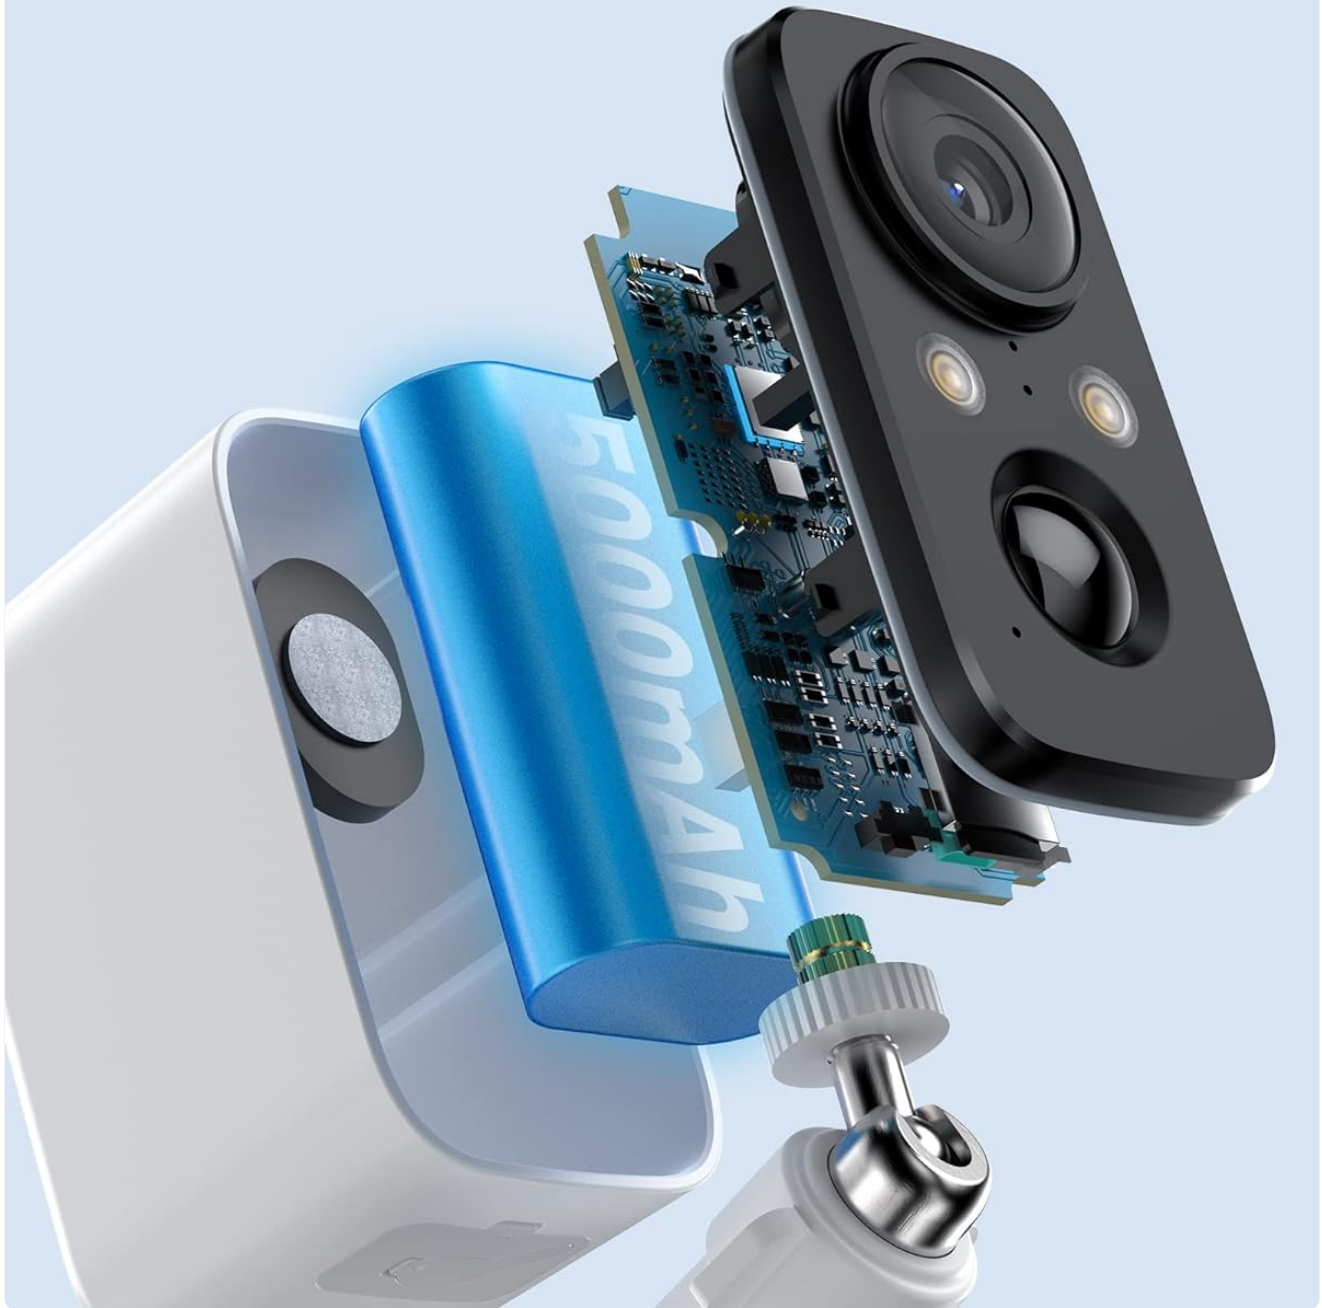

Model: DF220-W2

1. INTRODUCTION

Thank you for choosing the FOAOOD Outdoor Wi-Fi Battery Solar Surveillance Camera. This manual provides detailed instructions for the setup, operation, and maintenance of your new security camera system. Designed for outdoor use, this camera features a 5000mAh built-in battery and a solar panel for continuous power, ensuring 365 days of uninterrupted home protection. Key features include 1080P FHD image quality, color night vision, PIR human infrared detection to reduce false alarms, two-way audio communication, and an IP66 waterproof rating for all-weather performance.

Built-in 5000mAh Large Battery

It will last at least a month of use even without any sun.

Image: An exploded view of the FOAOOD camera, highlighting its internal 5000mAh large capacity battery, which provides extended operation.

3.2 App Installation and Camera Pairing

The FOAOOD camera uses the CloudEdge application for control and monitoring. Download the CloudEdge app from your smartphone's app store (iOS or Android). Follow the in-app instructions to add your camera. Ensure your Wi-Fi network is 2.4GHz, as the camera supports this frequency.

3.3 Mounting the Camera and Solar Panel

Choose a suitable outdoor location for installation. The camera is IP66 waterproof, making it resistant to various

weather conditions. Mount the solar panel in a location that receives at least 2 hours of direct sunlight daily to ensure continuous charging. Connect the solar panel cable to the camera's charging port.