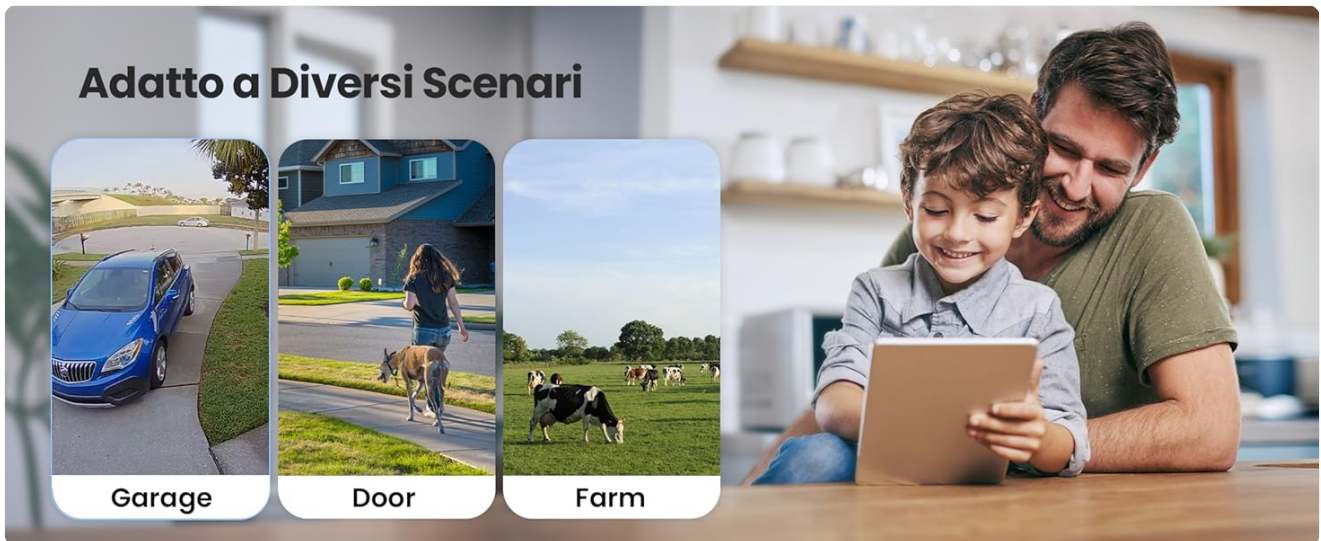

Welcome Visitors and Protect What Matters Most

Talk to the person in front of the camera and tell them your mind.

Image: A person speaking to a delivery driver through the FOAOOD camera, demonstrating the two-way audio feature for remote communication.

Image: A smartphone screen displaying the CloudEdge app's interface for managing video footage, showing options for local storage (Micro SD card) and optional cloud services.

4.6 Multi-Device Viewing and Sharing

You can view footage from multiple FOAOOD cameras simultaneously within the CloudEdge app. The app also allows you to share camera access with family members, enabling them to monitor the property as well.