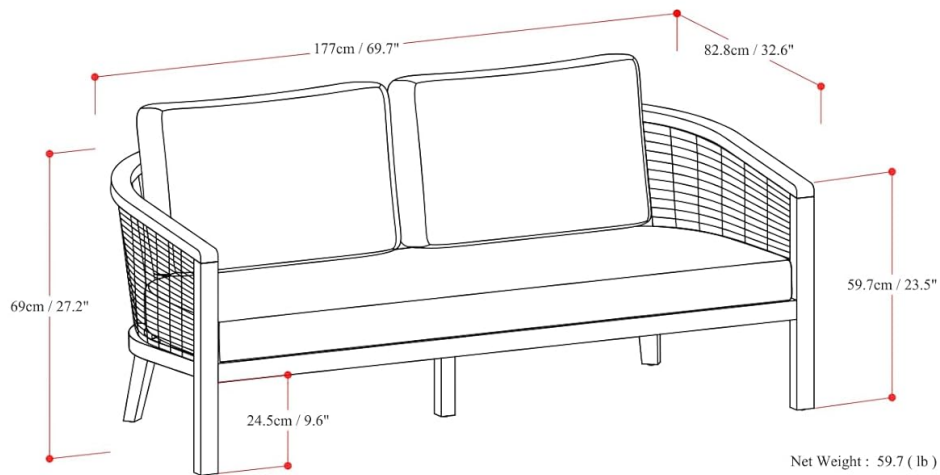

SPECIFICATIONS

Parkside Outdoor Sofa AXCPTSOF-PAR

Image: Dimensional drawing of the Parkside Outdoor Sofa (Model AXCPTSOF-PAR) showing measurements in centimeters and inches.

Feature	Detail
Model Number	AXCPTSOF-PAR
Brand	SIMPLIHOME
Product Dimensions (D x W x H)	32.7"D x 69.7"W x 27.2"H (82.8cm D x 177cm W x 69cm H)
Item Weight	59.5 Pounds (27 kg)
Weight Limit	485 Pounds (220 kg)
Seating Capacity	2
Frame Material	Solid Acacia Wood
Wicker Material	PE Rattan Wicker
Cushion Material	Water-resistant Polyester Fabric, High-Density Foam and Fiber Filled
Assembly Required	No (Fully Assembled)
Indoor/Outdoor Usage	Outdoor
UPC	055663214080