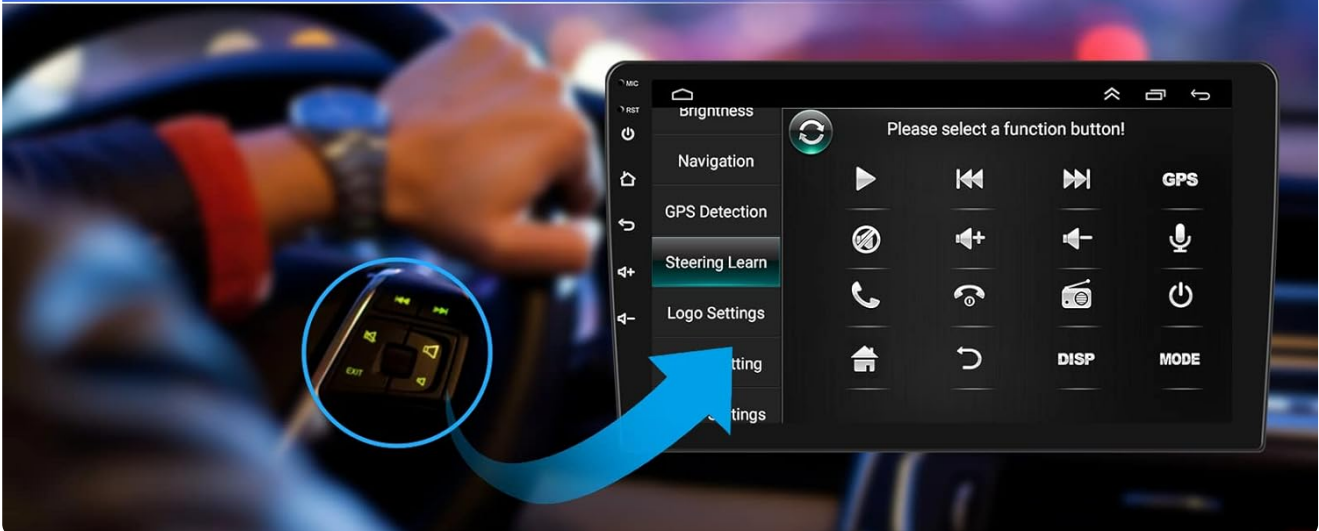

## 4.2.7 Steering Wheel Controls

The unit supports integration with your vehicle's existing steering wheel controls, allowing you to manage audio playback, calls, and navigation functions without taking your hands off the wheel. This enhances driving safety and convenience.

# Steering Wheel Controls

Figure 4.7: Steering wheel control learning interface for custom button mapping.