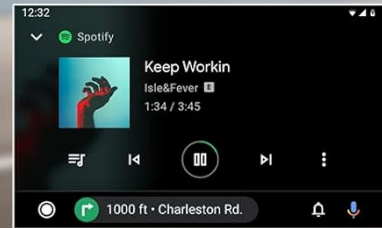

Split Screen Function