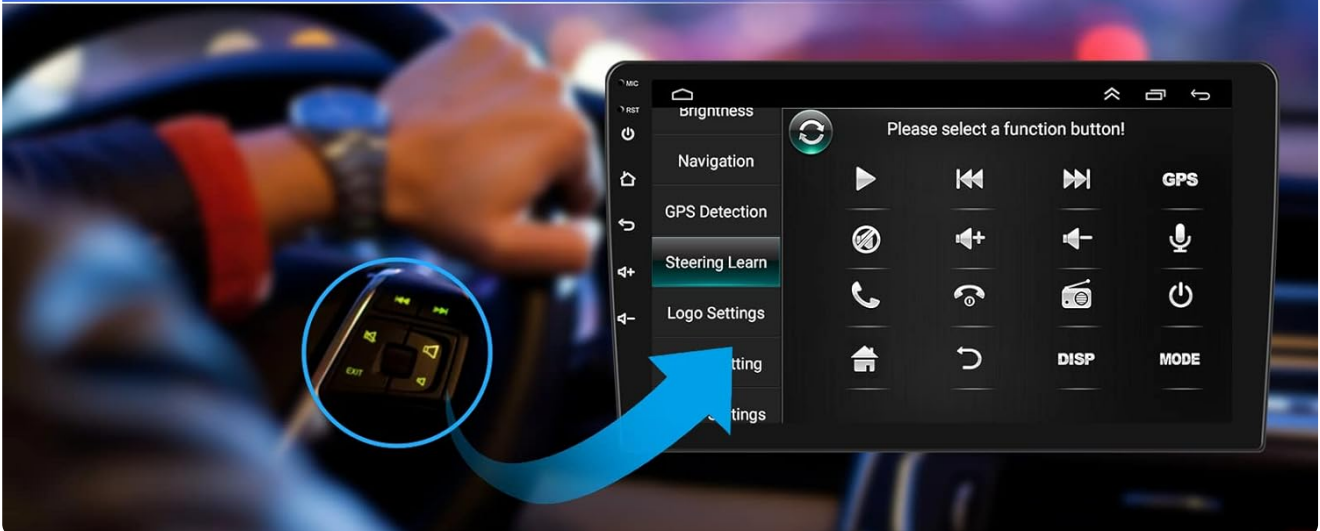

# Steering Wheel Controls

Figure 4.8: Split screen functionality displaying navigation and media simultaneously.

## 4.2.9 AHD Rear Camera & External Microphone

The included AHD rear camera provides a high-definition 720P view of the area behind your vehicle, automatically displaying when reversing. The external omnidirectional microphone ensures clear audio for hands-free calls and voice commands, with a 145cm shielded cable for optimal placement.