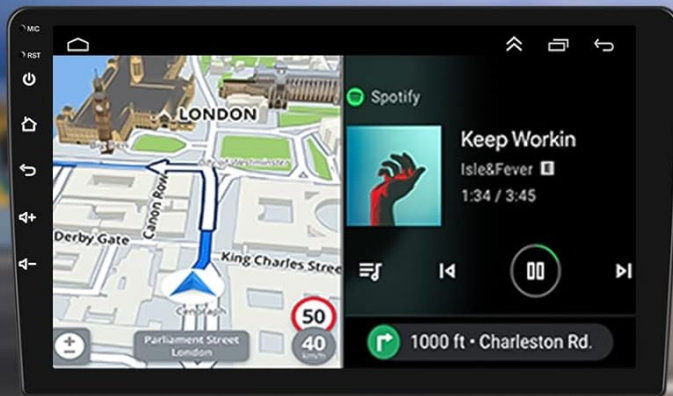

Split Screen Function