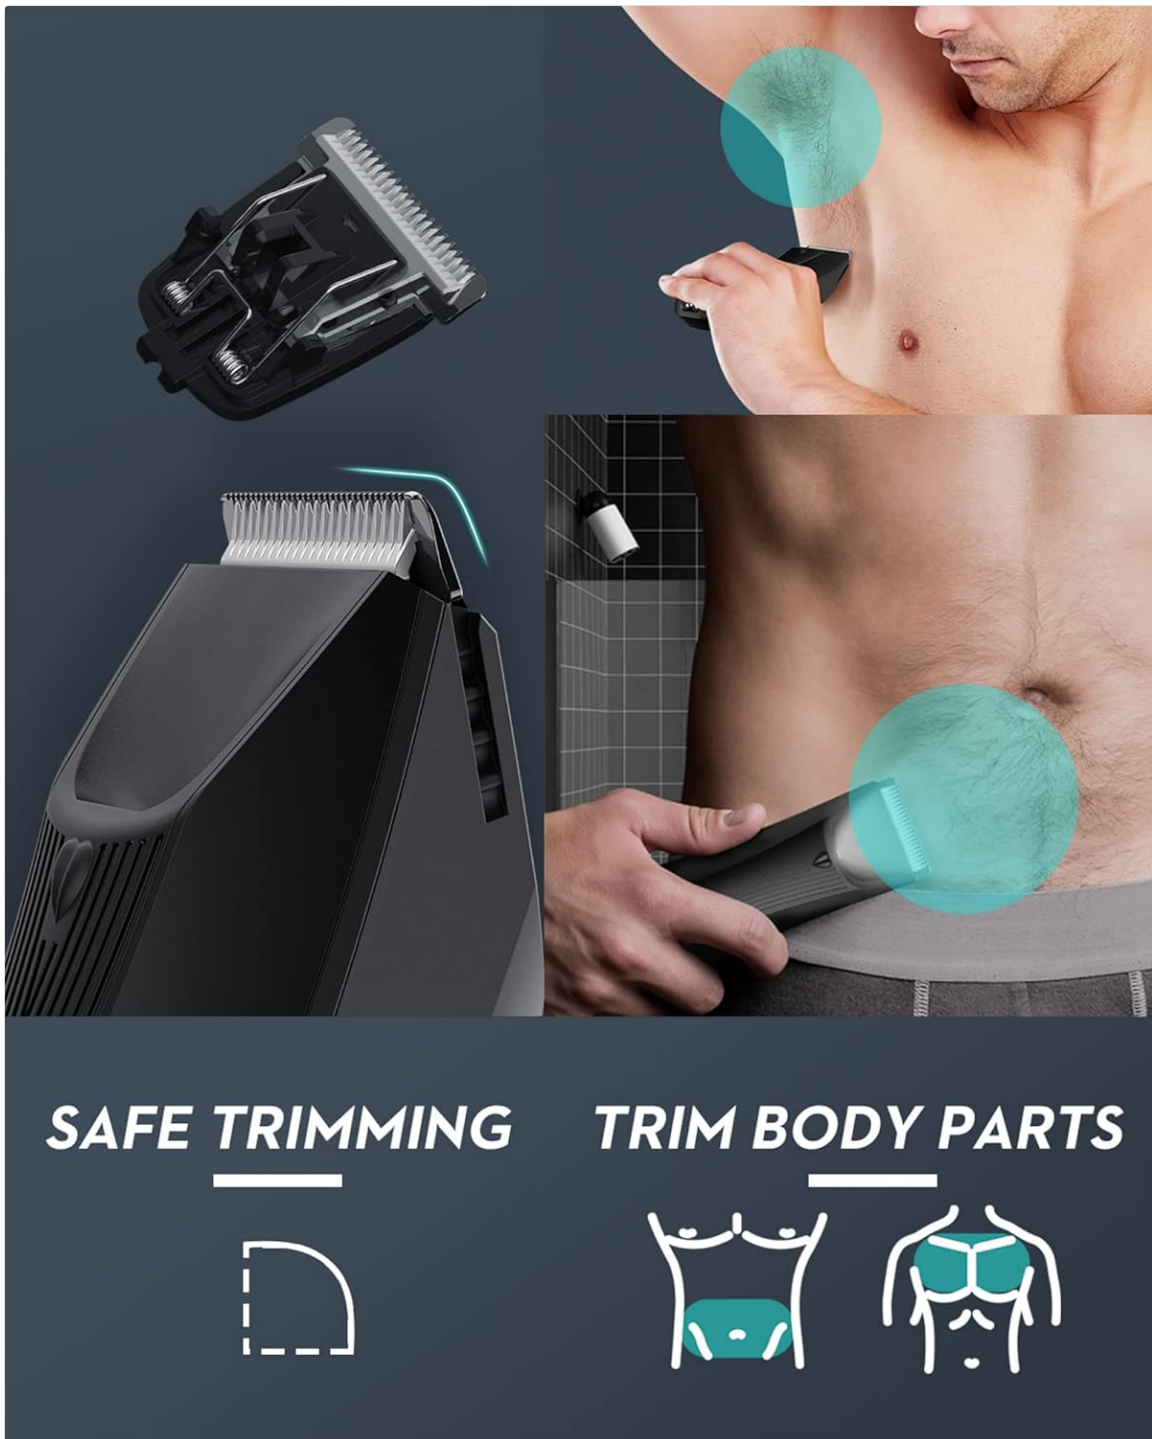

Image: The trimmer's LED light activated, providing illumination for precise trimming.

### **Trimming Techniques**

For optimal results, hold the trimmer flat against the skin and move it slowly against the direction of hair growth. The trimmer is designed for both wet and dry use.

Image: Illustrations demonstrating safe trimming on various body parts.

## Official Product Video

Your browser does not support the video tag.

Video: An official product video demonstrating the features and use of the Kibiy Full Body Hair Trimmer, including its cordless design, adjustable guard comb, LED lighting, and suitability for various body areas.