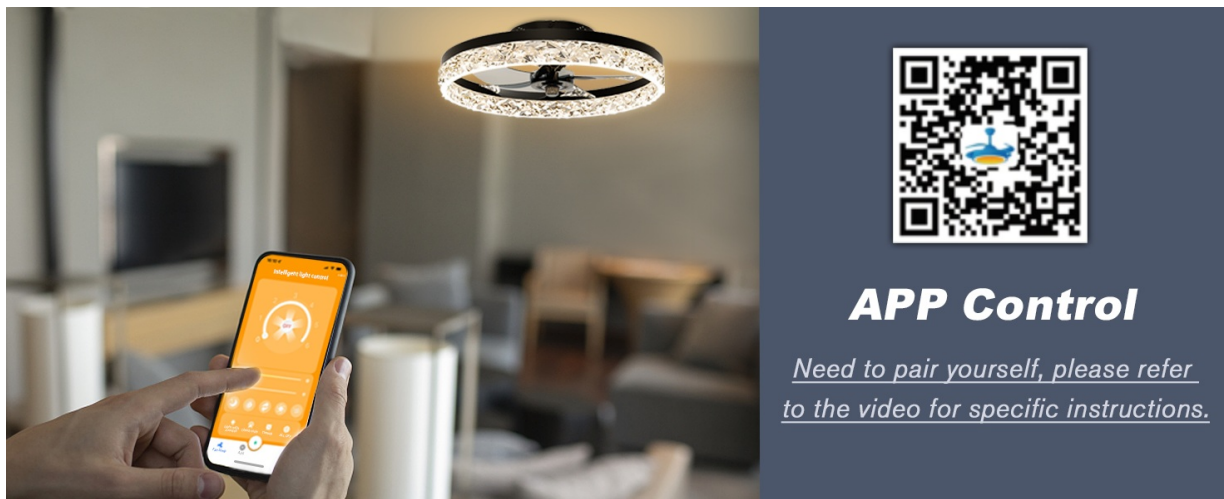

## Remote Control

The fan comes with a pre-paired remote control for convenient operation. Insert batteries (not included) to use.

Image: The included remote control for the ceiling fan.