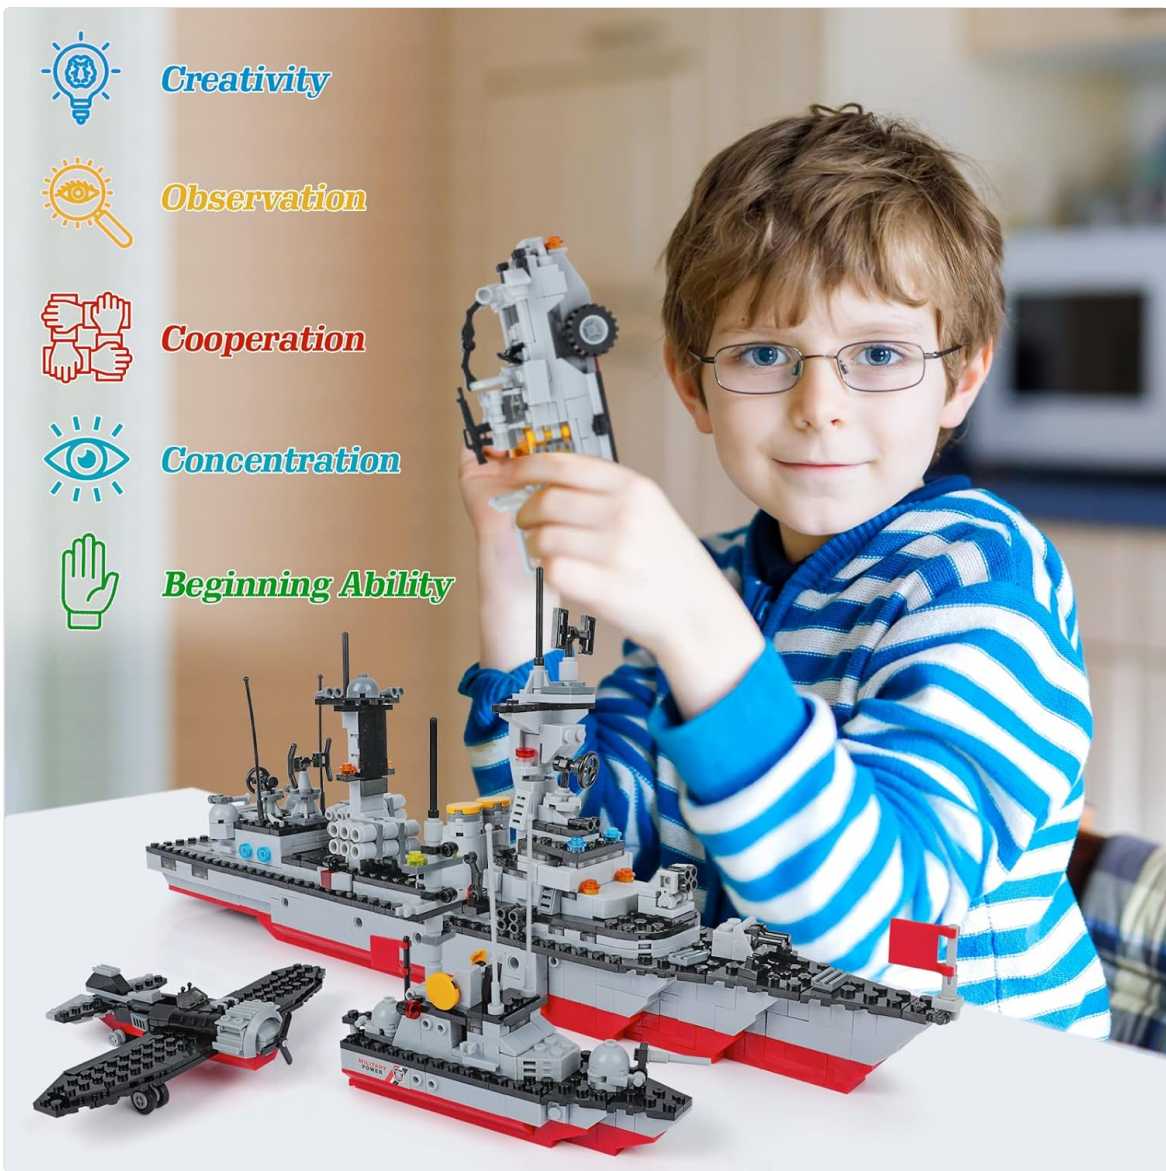

Video: This video demonstrates the various building options and the assembly process for the 6-in-1 City Police Battleship kit.

5. OPERATING AND PLAY FEATURES

The assembled models are designed for interactive roleplay. Children can engage in various scenarios with the aircraft carrier, airplane, patrol boat, army car, and tank. The detailed designs encourage creativity and storytelling.

Creativity

Observation

Cooperation

Concentration

Beginning Ability

Image: A child and an adult engaging in play with the assembled military battleship and accompanying smaller vehicles.

The kit helps develop color discrimination, logical thinking, and hand-eye coordination through hands-on imaginative play.

Image: The full military fleet, featuring the aircraft carrier and its accompanying vehicles, set against a dynamic water backdrop.

6. MAINTENANCE

To ensure the longevity of your building kit, follow these maintenance guidelines: