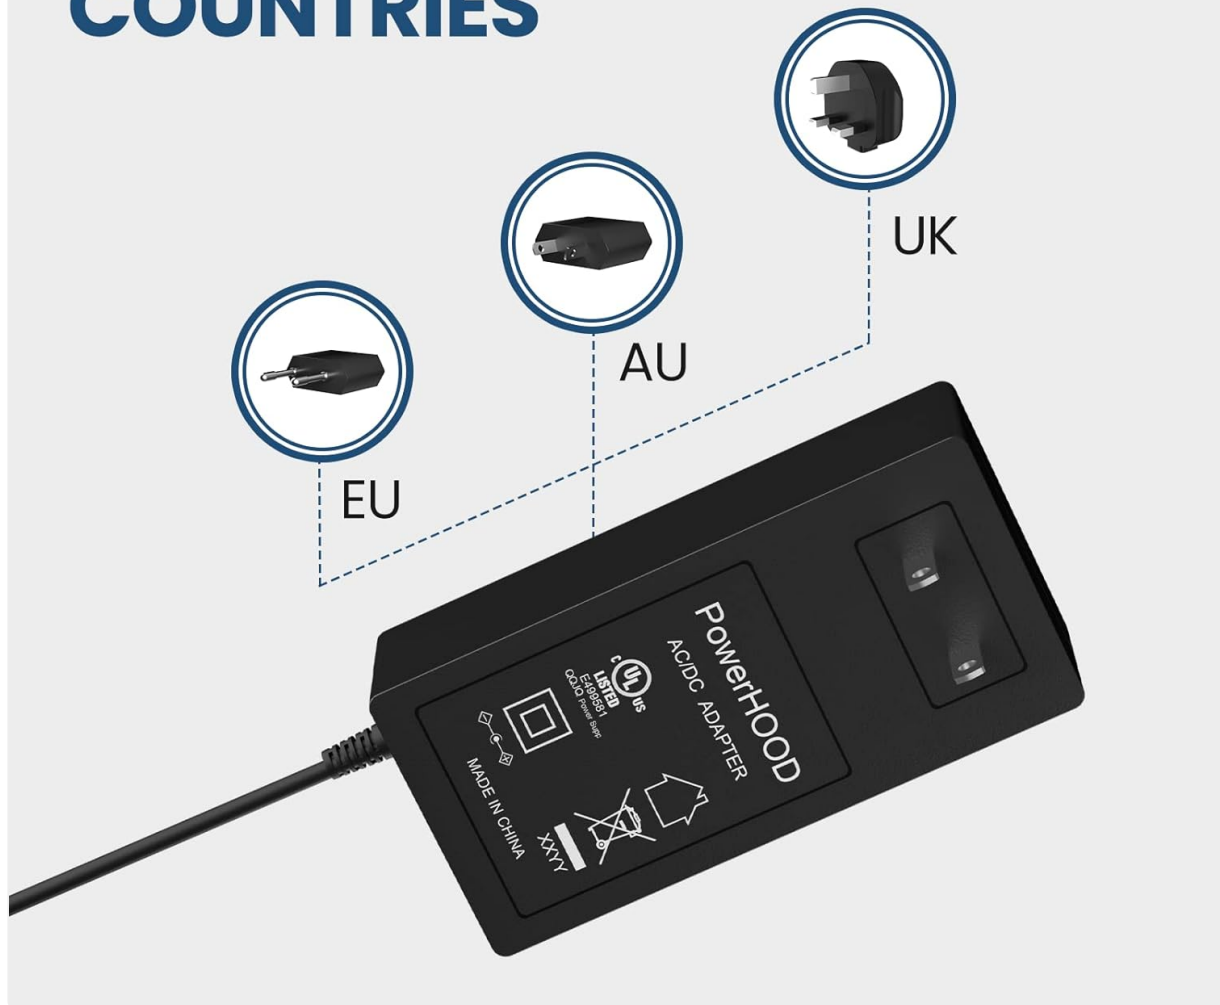

OPERATING INSTRUCTIONS

The PowerHOOD AC/DC Adapter is designed for continuous operation within its specified voltage and current limits. Once connected, it provides a stable 15V DC output at 2 Amps to power your compatible electronic devices.

The adapter is designed for use in regions with 2-pin AC outlets (e.g., North America). For international use, appropriate plug adapters may be required, though the internal circuitry is designed for world range electronic devices.

SUITABLE FOR ALL COUNTRIES

Image: The adapter's design for global use, requiring specific plug types for different regions.

MAINTENANCE

- **Cleaning:** Disconnect the adapter from the power outlet and your device before cleaning. Use a soft, dry cloth to wipe the surface. Do not use liquid cleaners or abrasive materials.
- **Storage:** Store the adapter in a cool, dry place away from direct sunlight and extreme temperatures. Avoid wrapping the cable too tightly around the adapter.
- **Inspection:** Periodically inspect the adapter cable and connector for any signs of damage, such as fraying or bent pins. Do not use if damaged.

TROUBLESHOOTING

- **No Power to Device:**
 - Ensure the adapter is securely plugged into a working wall outlet.
 - Verify the barrel connector is fully inserted into your device's power port.
 - Test the wall outlet with another known working appliance.
 - Check the adapter cable for any visible damage. If damaged, discontinue use.