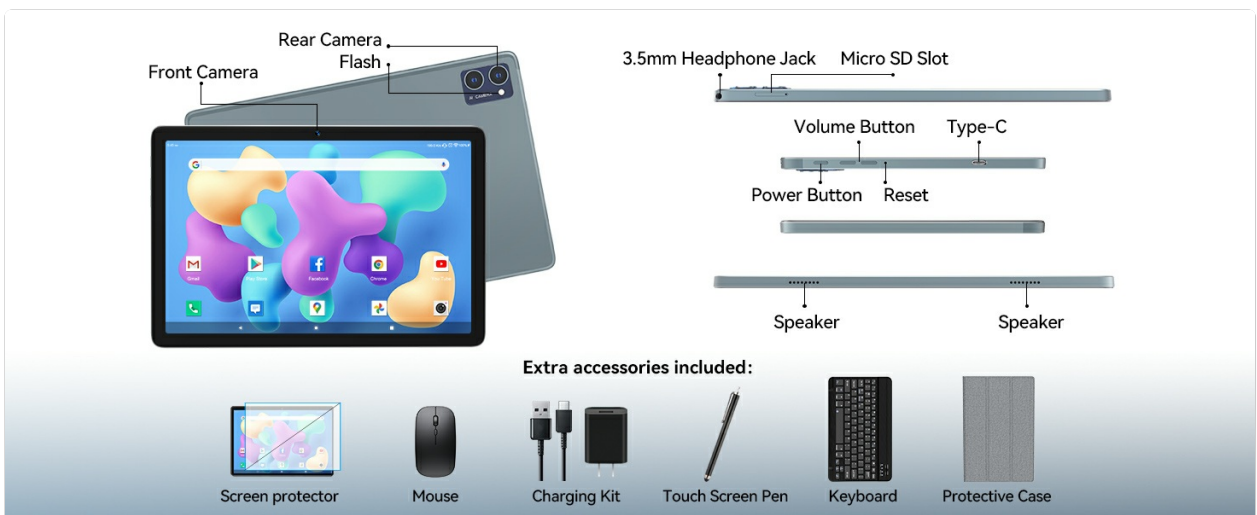

Image: The tablet displaying images taken with its 8MP front camera and 13MP rear camera, illustrating its photography features.

5.5 Battery Life

The tablet is equipped with a 7000mAh battery, providing extended usage. To optimize battery life, adjust screen brightness, close unused apps, and disable Wi-Fi or Bluetooth when not in use.