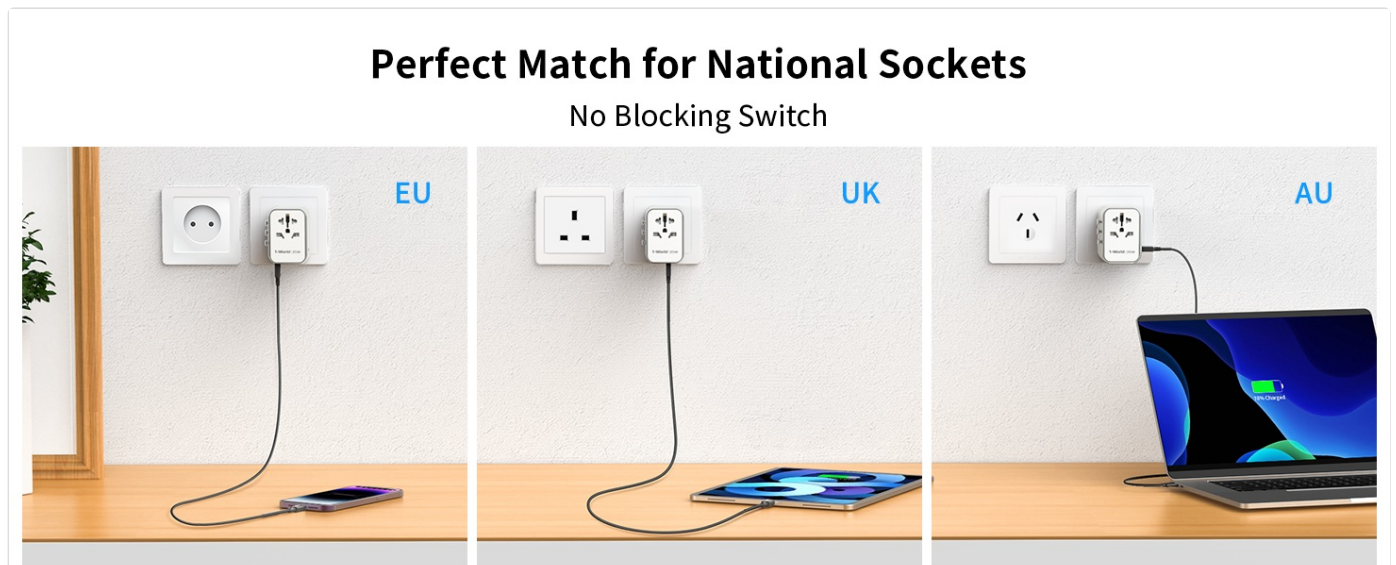

Figure 7: Extending the EU plug.

Once the desired plug is extended, insert the adapter into the wall outlet. The adapter is designed to fit national sockets without blocking adjacent outlets.

Figure 8: Adapter fitting perfectly into various national sockets.

5. OPERATING INSTRUCTIONS

After selecting the correct plug and inserting the adapter into the wall outlet, you can begin charging your devices.

- **Connecting Devices:** Plug your devices' charging cables into the available USB-C or USB-A ports, or use the universal AC outlet for larger appliances.
- **Fast Charging:** The 35W USB-C port (USB-C1) provides optimal fast charging for compatible devices. For example, a MacBook Air (M2) can be charged efficiently.
- **Simultaneous Charging:** You can charge up to 6 devices concurrently using the combination of AC outlet, USB-C, and USB-A ports.