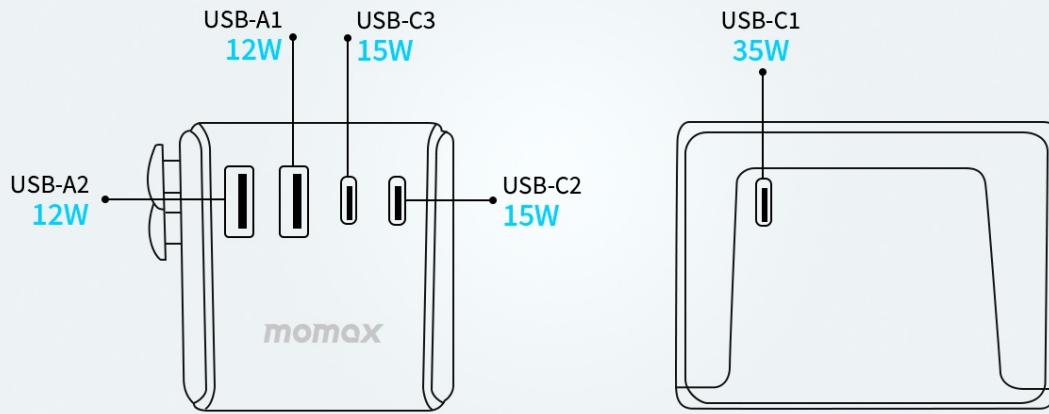

Specification	Detail
Model Number	UA9
Input Voltage	100-250V AC, 50/60Hz
Max AC Power Rating	10A Max, 2500W Max (at 250V), 1250W Max (at 125V)
USB-C1 Output	5.0V=3.0A / 9.0V=3.0A / 12.0V=2.9A / 15.0V=2.33A / 20.0V=1.75A (35.0W Max)
USB-C2/C3 Output	5.0V=3.0A (15.0W Max) per port
USB-A1/A2 Output	5.0V=2.4A (12.0W Max) per port
Combined USB Output	USB-C1+C2/C3: 20W Max; USB-A1+A2: 15W Max; Total Combined: 35W Max
Product Dimensions	2.8 x 2.13 x 2.13 inches
Item Weight	5.3 ounces

Output Diagrams

Figure 12: Individual port output capabilities.

Figure 13: Combined port output capabilities.

7. MAINTENANCE

To ensure the longevity and optimal performance of your MOMAX Universal Travel Adapter, follow these simple maintenance guidelines: