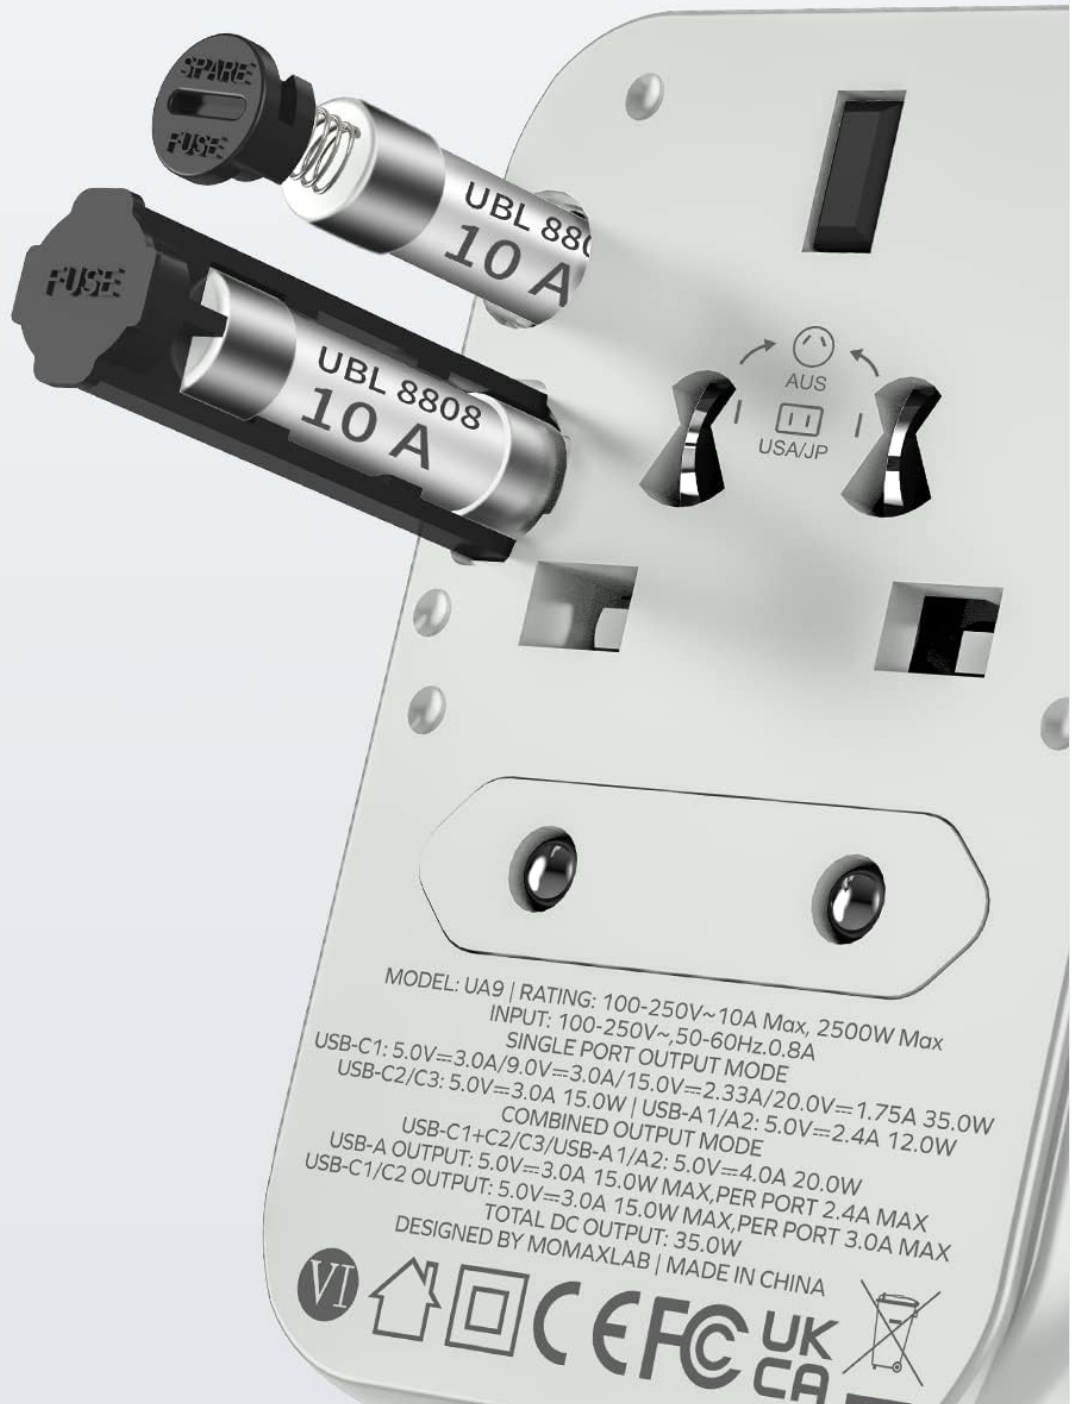

Comprehensive Protection

Safety
Shutters

Replaceable
Fuses

Fire-resistant
Material

Figure 2: Comprehensive safety features including replaceable fuses.

3. PRODUCT FEATURES & COMPONENTS

The MOMAX Universal Travel Adapter is an all-in-one solution for your global charging needs.

- **Universal Compatibility:** Covers over 150 countries with built-in US/EU/UK/AUS plug types.