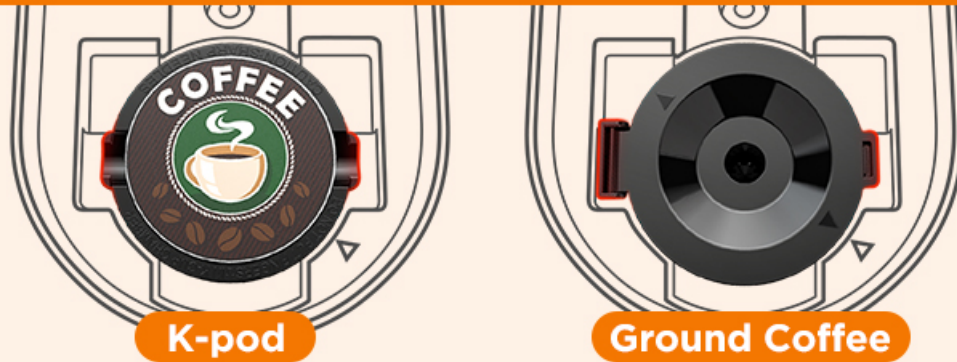

PRODUCT OVERVIEW

Components

- Famiworths Mini Coffee Maker
- K-Pod Holder
- Permanent Filter (Brew Basket with Stained Steel Filter Net)

2-in-1 Coffee Maker

Note: The handle of the holder or basket should be placed horizontally