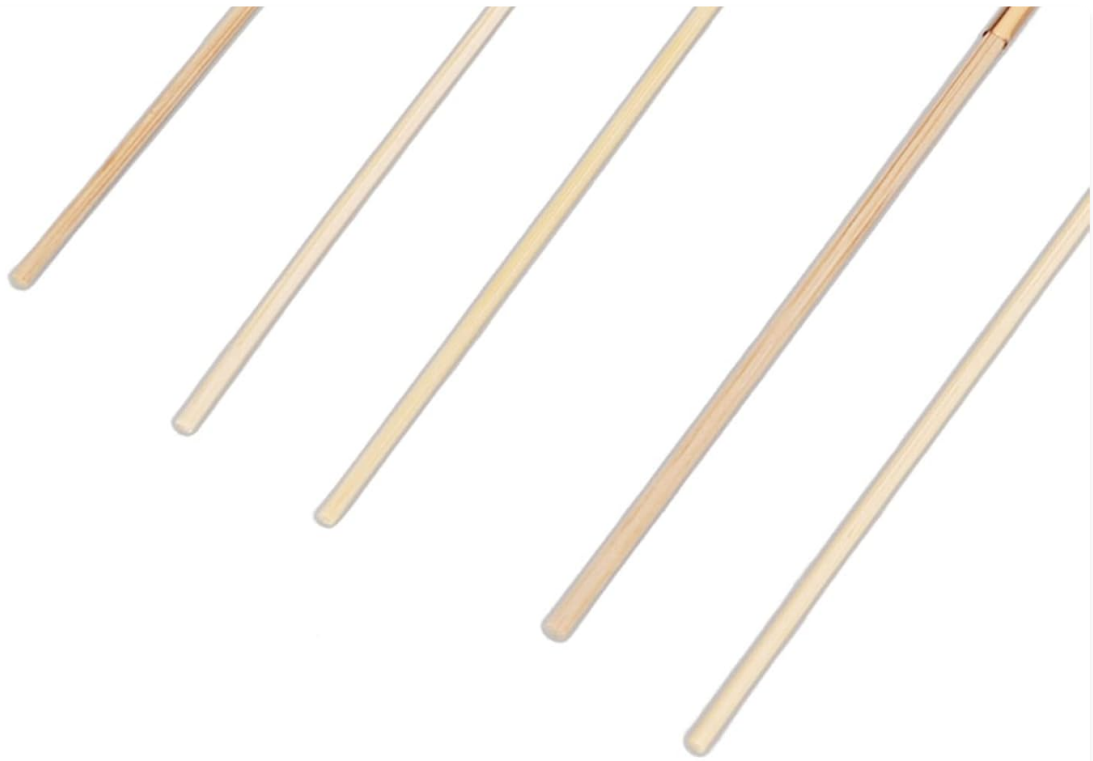

Proper maintenance ensures the longevity and hygiene of your ear cleaning tool set.

1. **Cleaning Tools:** Wash the ear digging spoon thoroughly with soap and water before and after each use. For feather quills, gently clean with a damp cloth and mild soap if necessary, ensuring they are completely dry before storage.
2. **Drying:** Ensure all tools are completely dry before storing them to prevent mildew or damage.
3. **Storage:** After cleaning and drying, place all tools back into their designated slots in the bamboo mat. Roll up the mat and secure it with the twine binding. Store in a cool, dry place.
4. **Bamboo Mat Care:** The bamboo mat is durable and not easily susceptible to mildew. Keep it dry to maintain its condition.

Smooth handle and burr free
Bamboo handle is comfortable and durable
Not susceptible to mildew

Image: Close-up view of the smooth, burr-free bamboo handles of the ear cleaning tools, highlighting their comfortable and durable design.

TROUBLESHOOTING

If you encounter any issues, refer to the following common solutions.

Problem	Possible Cause / Solution