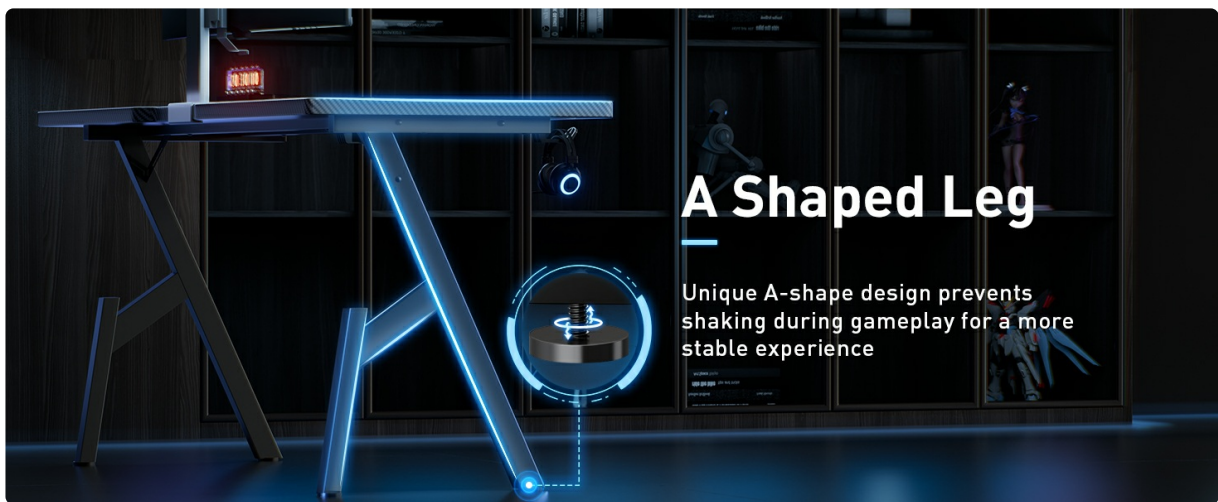

Image: Fully assembled HLDIRECT 55 Inch Gaming Desk with a complete gaming setup, showcasing its spacious design and accessories.

Image: Diagram illustrating the dimensions of the HLDIRECT 55 Inch Gaming Desk: 55 inches wide, 23.6 inches deep, and 29 inches high.

Image: Close-up of the A-shaped leg design, highlighting the adjustable foot pad for stability.

KEY FEATURES

- **Large Gaming Surface:** The 55-inch wide and 23.6-inch deep desktop accommodates multiple

monitors and gaming peripherals. The improved frame structure supports monitor arm brackets.

- **Ergonomic Design:** Features a curved tabletop to reduce abdominal pressure and allow closer arm placement, minimizing fatigue during extended use. Ample under-desk space provides leg room. Rounded corners enhance safety.
- **Industrial-Grade Load Capacity:** Constructed with a 1.1mm steel frame, triangular structure, and dual-frame design, ensuring a 200lb (150kg) load capacity for stability. Adjustable foot pads provide stability on uneven floors.
- **Carbon Fiber Desktop:** The entire tabletop features a carbon fiber texture, offering a strong visual sense, delicate touch, and enhanced durability. It is waterproof, non-slip, wear-resistant, and heat-resistant.
- **Integrated Cable Management:** Equipped with two double-sided cable grommets to help organize wires and maintain a tidy desktop.
- **Convenient Accessories:** Includes a headphone hook for easy storage of headsets and a cup holder to prevent spills and protect electronic devices.