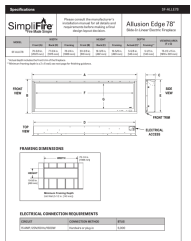

[SimpliFire Allusion Edge 78" Electric Fireplace Specifications](#)

Detailed specifications for the SimpliFire Allusion Edge 78" Slide-In Linear Electric Fireplace, including dimensions, framing requirements, electrical connections, minimum clearances, finishing guidelines, and appliance certifications.