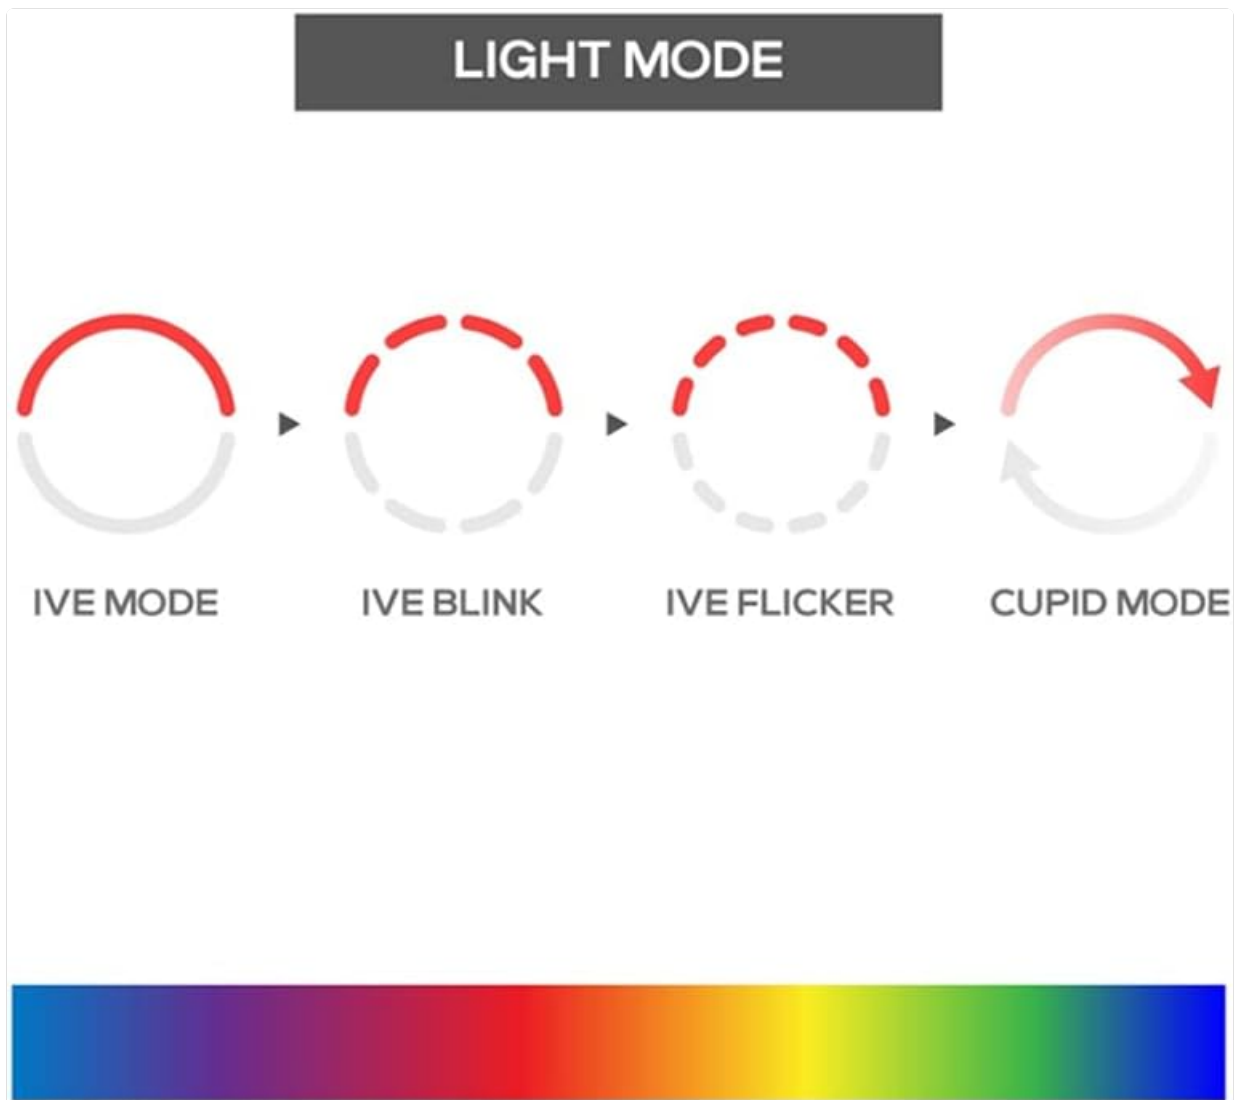

### Power On/Off and Mode Selection

Press the single button on the light stick's handle to cycle through the various light modes:

1. **IVE Mode:** Standard illumination.
2. **IVE Blink:** The light blinks at a steady interval.
3. **IVE Flicker:** The light flickers.
4. **Cupid Mode:** A special light effect.
5. **OFF:** Turns the light stick off.

Figure 3: Visual representation of the light modes.

## Concert Mode Synchronization

The IVE Official Light Stick is designed to synchronize with concert music and stage effects. When attending an official IVE concert, the light stick will automatically change its light patterns and colors to match the performance. This feature does not require any external app or manual control during the concert.