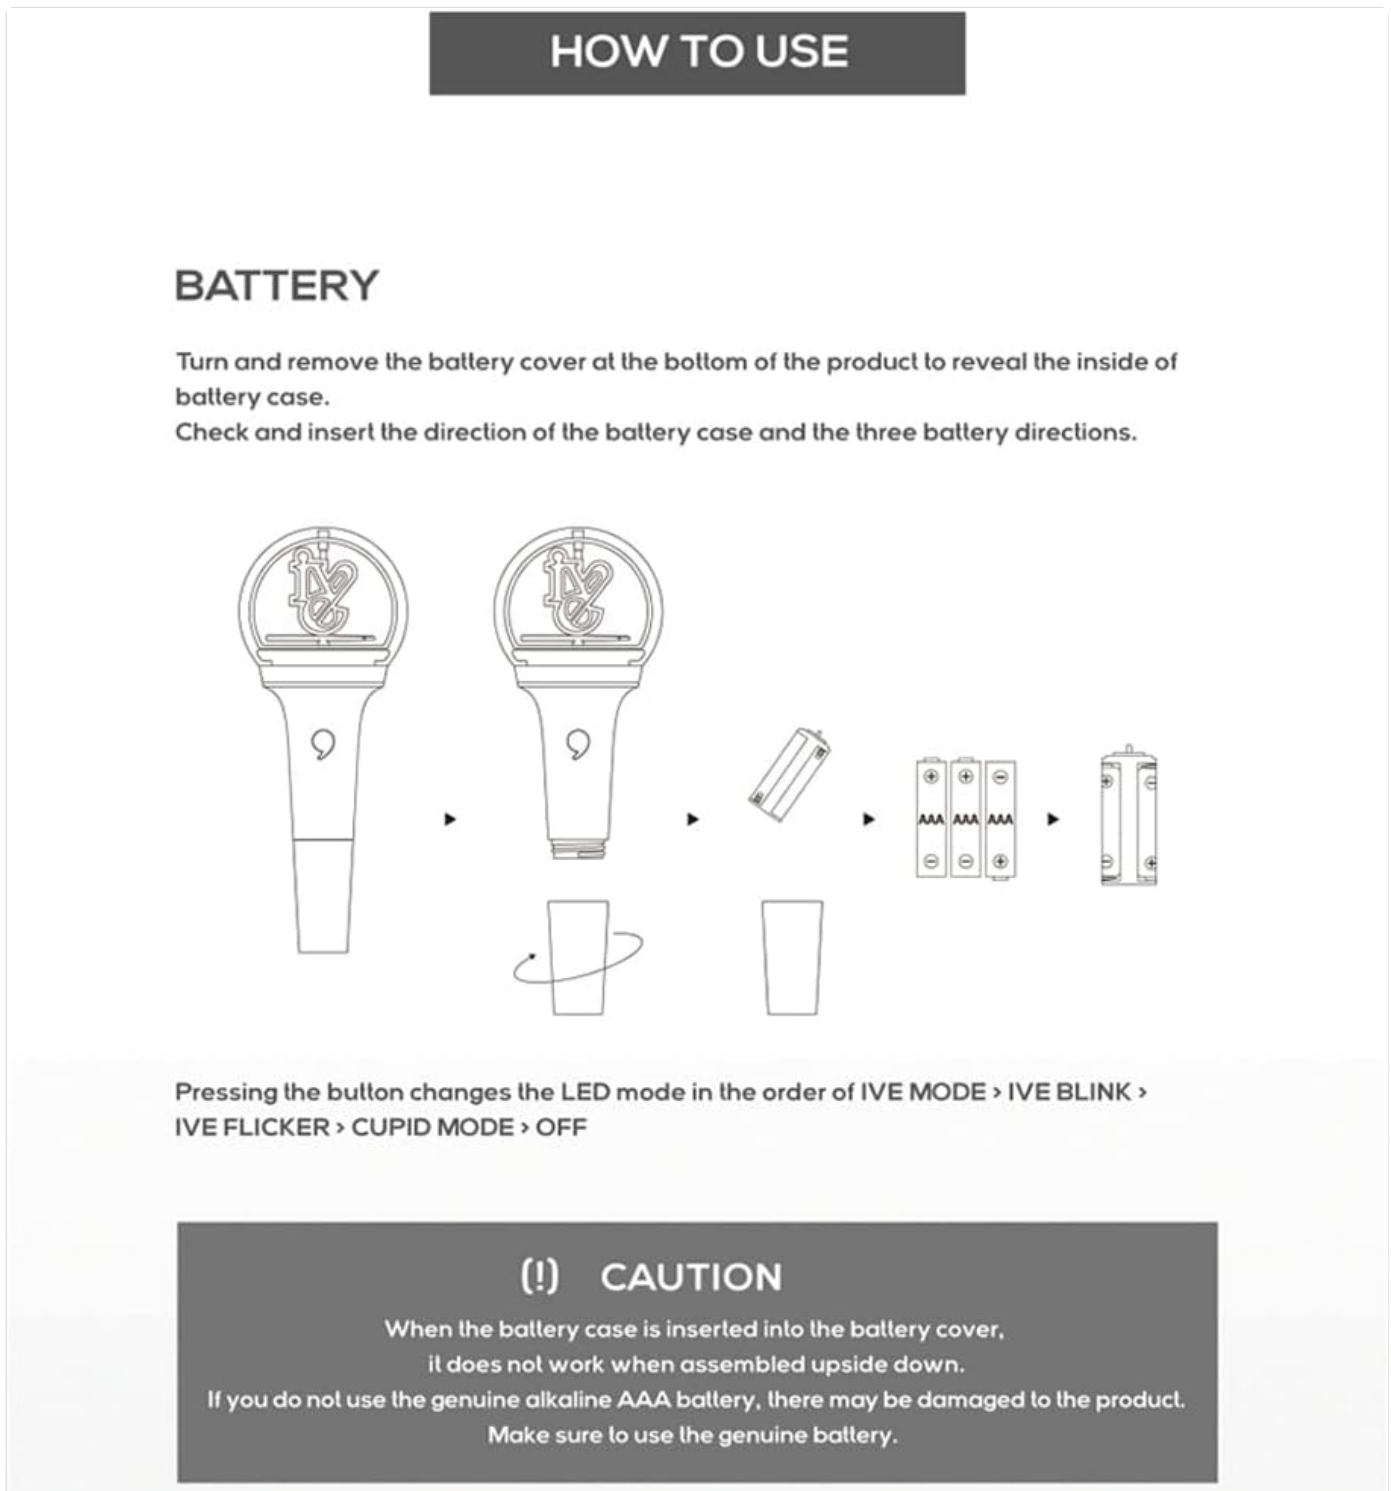

### Battery Installation

1. Turn the bottom part of the light stick counter-clockwise to open the battery compartment.
2. Carefully remove the battery case from the light stick body.
3. Insert three (3) AAA alkaline batteries into the battery case, ensuring correct polarity (+/-) as indicated inside the compartment.

4. Place the battery case back into the light stick body, aligning it properly.
5. Twist the bottom part clockwise to securely close the battery compartment.

Figure 2: Step-by-step guide for battery installation.