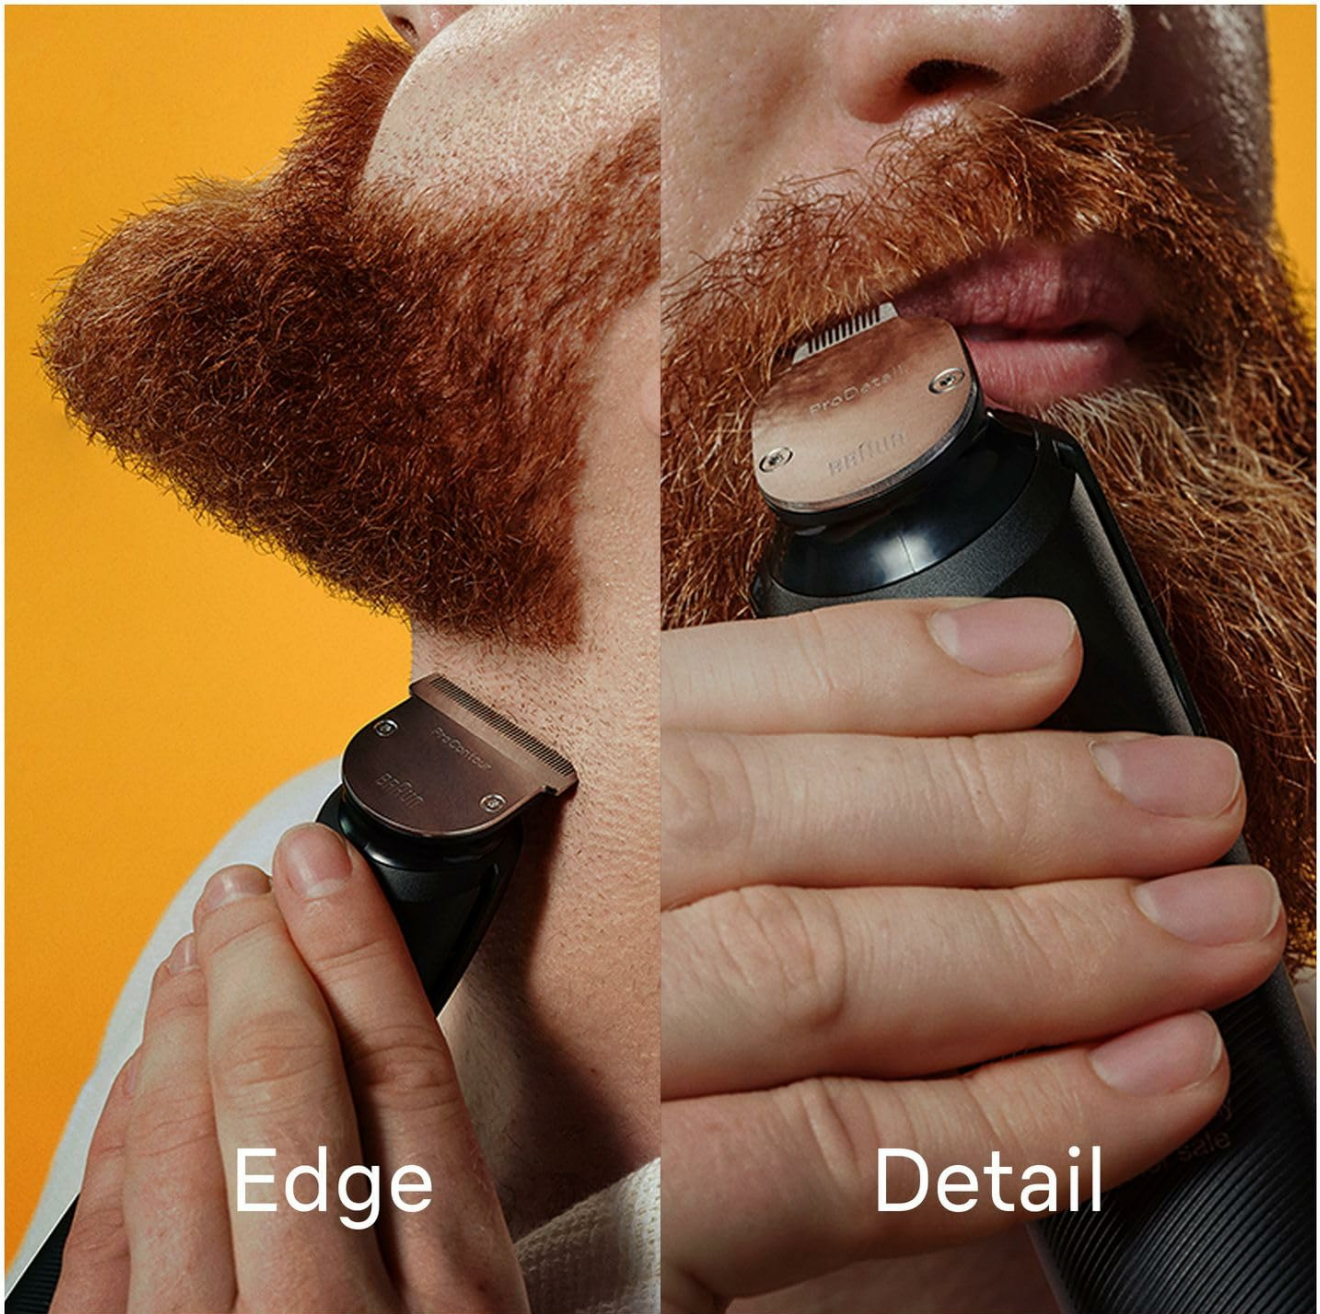

5.3 Using Attachments for Styling

- **Trimming:** Use the precision comb or adjustable guard for uniform beard or hair length. The Autosense technology adapts to your beard density for an effortless trim.
- **Fading:** Utilize the adjustable guards to create smooth transitions in hair length.
- **Edging:** The ProContour trimmer head is ideal for defining sharp lines and contours around your beard or hairline.
- **Detailing:** For intricate styling and small areas, attach the ProDetail trimmer head.

Trim

Fade

Image: Demonstrations of the Braun trimmer performing both beard trimming and hair fading techniques.

Image: Examples of the Braun trimmer being used for precise edging and detailing of facial hair.