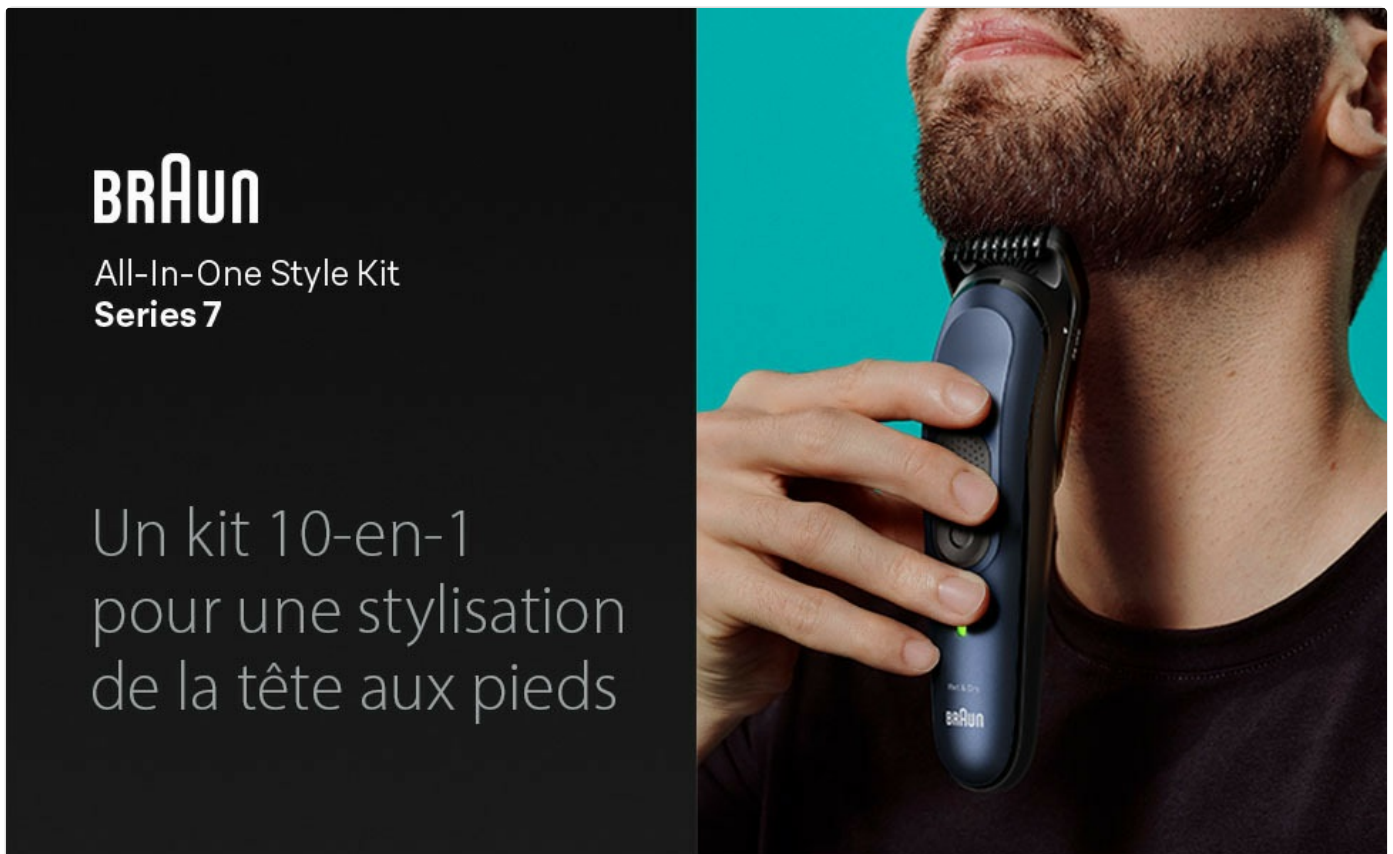

## PRODUCT OVERVIEW

---

The Braun Series 7 MGK7421 is a versatile 10-in-1 multi-grooming trimmer designed for comprehensive head-to-toe styling. This all-in-one kit is perfect for beard trimming, hair clipping, detailing, and body grooming. Featuring an ultra-sharp metal blade, AutoSense technology that adapts to hair density, and a powerful Li-Ion battery providing 100 minutes of cordless runtime, it offers effortless and precise grooming for all hair types.

Image: The Braun Series 7 MGK7421 10-in-1 Multi-Grooming Trimmer, showcasing its versatility for complete head-to-toe styling. The image features the trimmer alongside its various attachments, with a man's face in the background.