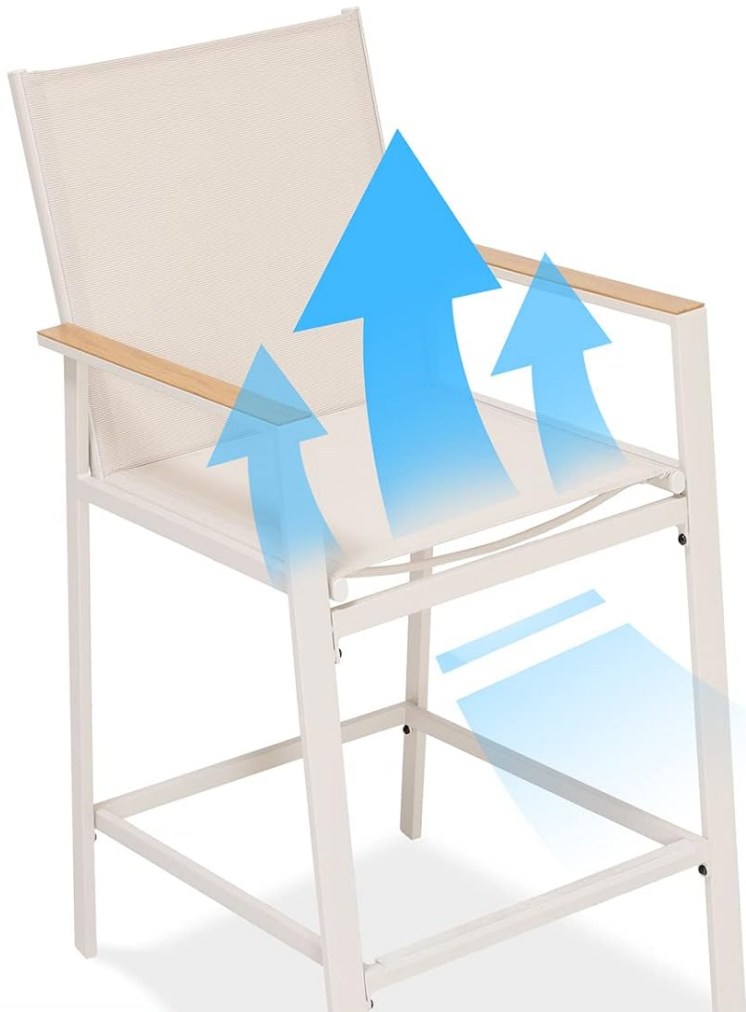

Textilene Back

The textile is durable, breathable, quick-drying and easy to clean

Water Resistant