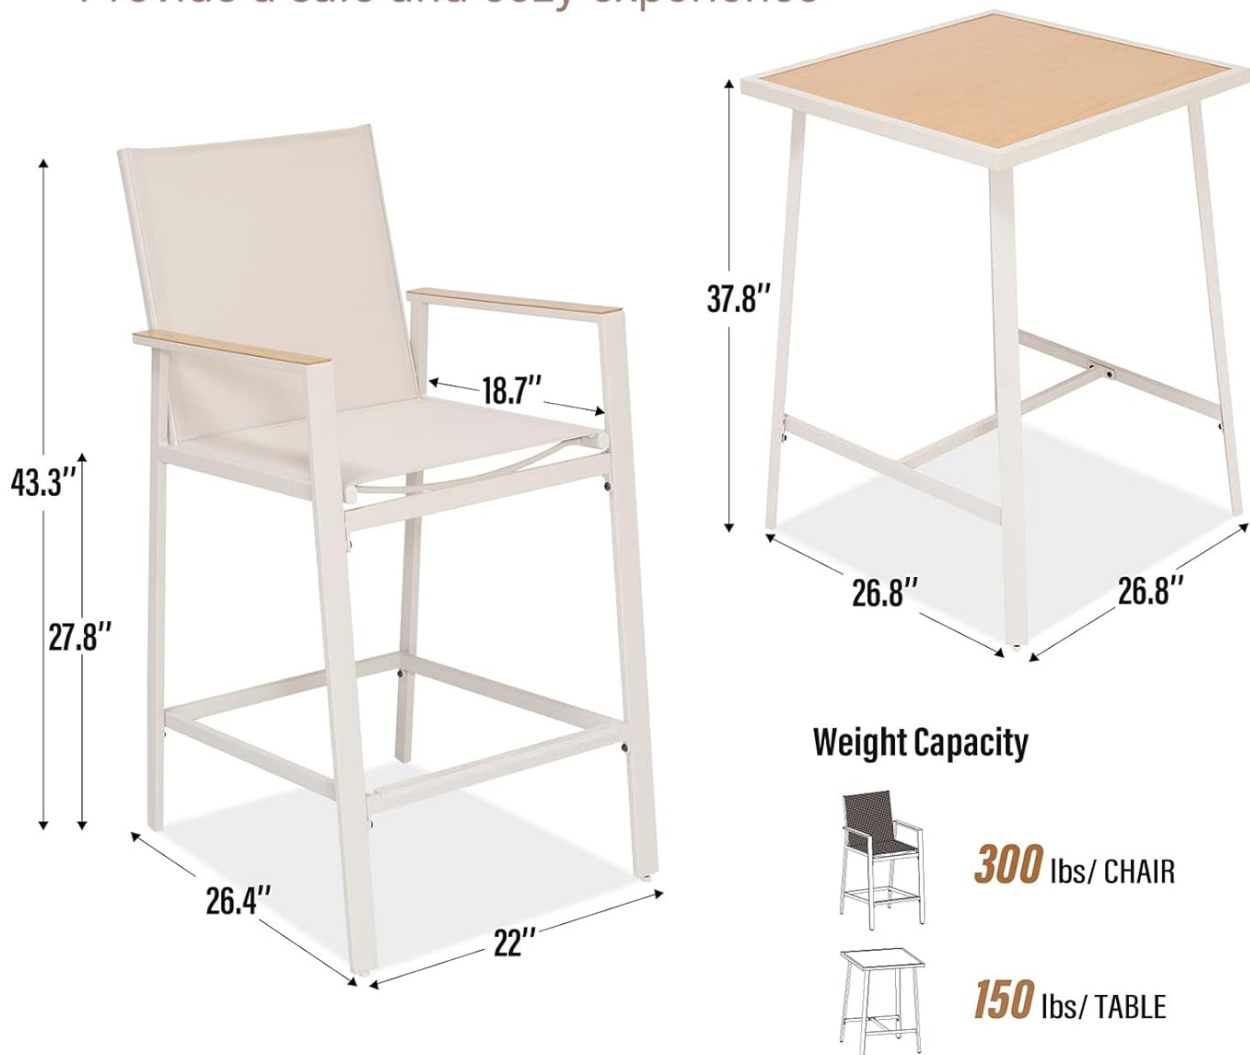

Thank you for choosing the LAUSAINT HOME 3-Piece Patio Bar Set. This set includes one bar height table and two matching bar stools, designed for outdoor use. Constructed with a durable galvanized steel pipe frame, Textilene fabric seats and backs, and a wood-like grain tabletop, this set offers a comfortable and stylish addition to your outdoor living space. Please read this manual carefully before assembly and use to ensure proper installation and longevity of your product.

If problems persist or you experience issues not covered here, please contact LAUSAINT HOME customer support.

SPECIFICATIONS

Feature	Detail
Brand	LAUSAINT HOME
Model Number	B0BSKX9RH8
Color	Beige
Style	Modern Simple Style
Included Components	1 Table, 2 Chairs
Chair Material	Textilene fabric, Galvanized Steel Pipe Frame, Wood-like Grain Armrests
Table Material	Wood-like Grain Tabletop, Galvanized Steel Pipe Frame
Chair Dimensions (W x D x H)	26.4 inches x 22 inches x 43.3 inches
Table Dimensions (W x D x H)	26.8 inches x 26.8 inches x 37.8 inches
Chair Weight Capacity	300 lbs
Table Weight Capacity	150 lbs
Total Item Weight	58 Pounds
Assembly Required	Yes

Product Dimension

Provide a safe and cozy experience

Image: Detailed product dimensions for the chairs and table, including individual weight capacities.

WARRANTY AND SUPPORT

The LAUSAINT HOME 3-Piece Patio Bar Set comes with a **1-year manufacturer warranty**. This warranty covers defects in materials and workmanship under normal use.