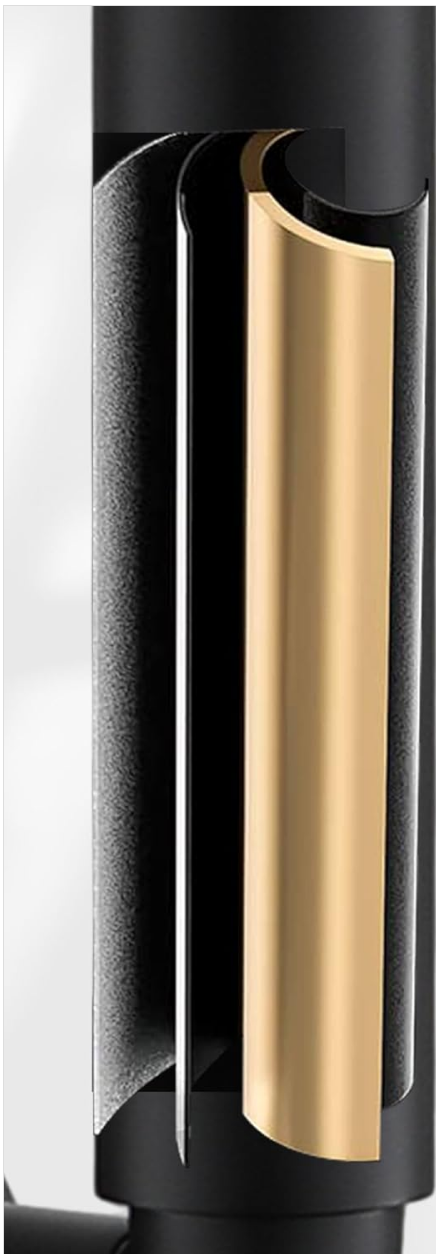

## 1. PRODUCT OVERVIEW

The CASAINC Shower Faucet Set is a comprehensive wall-mounted system designed to enhance your bathroom experience. It features a 10-inch round rain shower head, a convenient handheld spray, and a bathtub spout, offering three distinct functions for versatile use. The system is equipped with a CUPC certified pressure-balanced valve to prevent scalding and ensure a stable water temperature.

Figure 3.1: Detailed view of the pressure balanced valve, showing connections and recommended installation depth.

## 4. OPERATING INSTRUCTIONS

The shower system offers three functions controlled by the main handle and diverter knob:

- **Rain Shower:** Provides a wide, gentle flow simulating natural rainfall.
- **Handheld Spray:** Offers targeted water flow for rinsing or cleaning.
- **Bathtub Spout:** Fills the bathtub quickly with a high flow rate.

### Bathtub Spout Functionality

The brass bathtub faucet features a 360-degree rotatable spout, allowing for flexible positioning to quickly fill your tub.