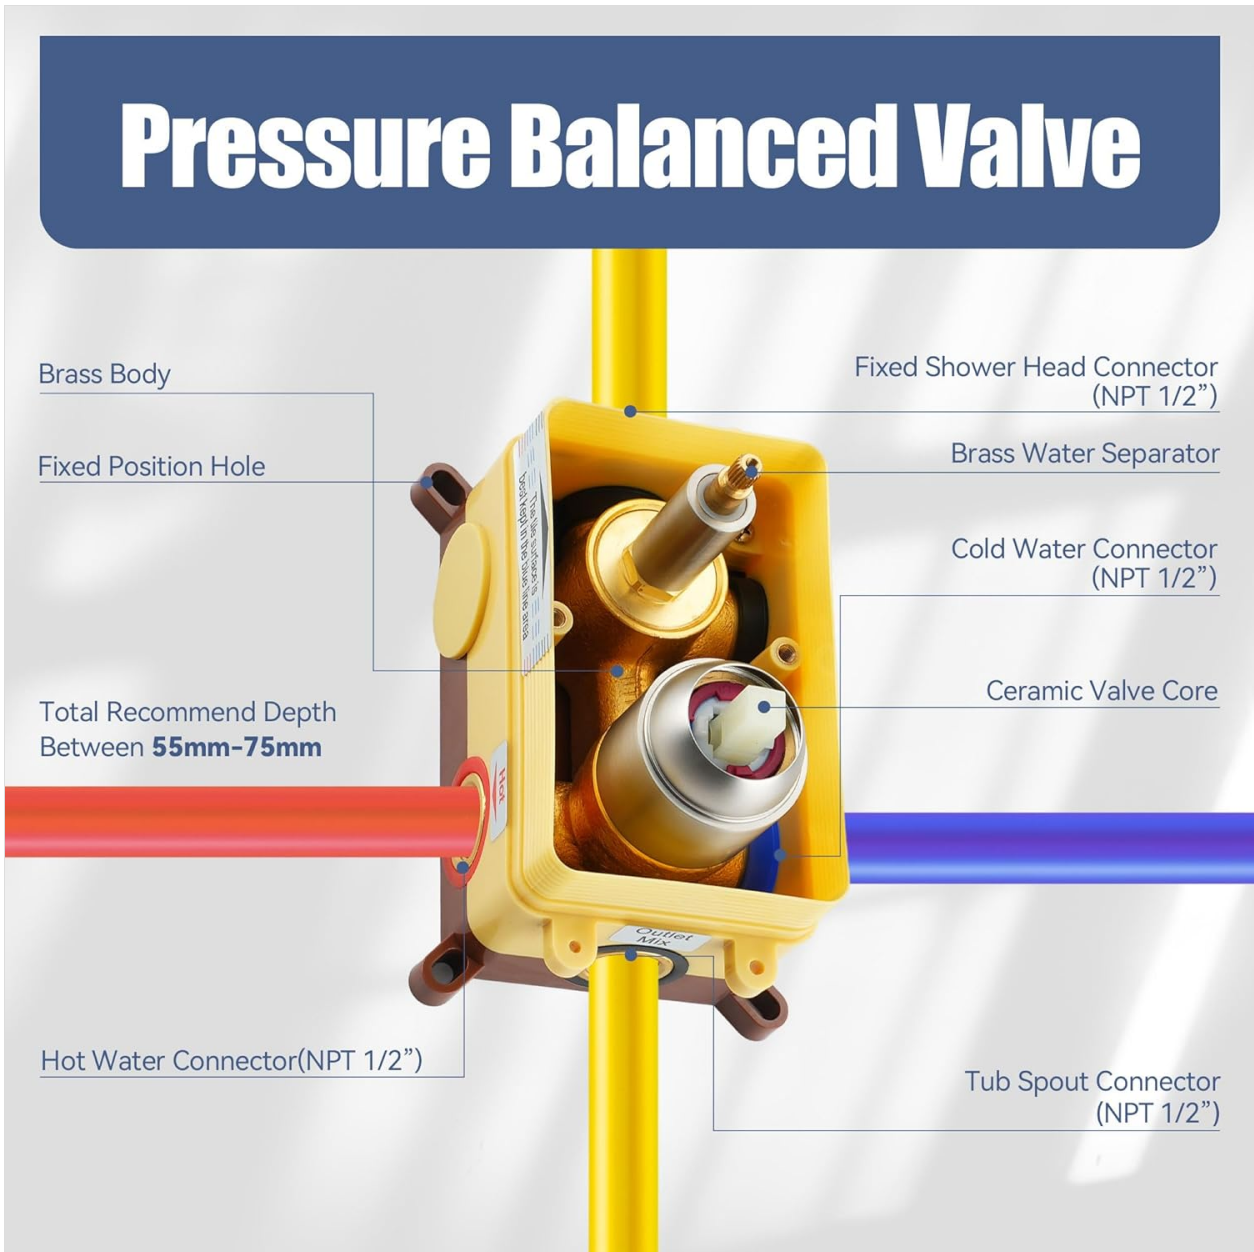

## 6. TROUBLESHOOTING

The pressure-balanced valve is a key feature designed to prevent sudden changes in water temperature, ensuring a safe and comfortable shower. If you experience unexpected temperature fluctuations, verify that your hot and cold water supply lines are correctly connected and that the valve is properly installed.

## ALLOW TO ADJUST THE ANGLE AND POSITION OF THE SPRAY HEAD ACCORDING TO YOUR NEEDS

Figure 6.1: The anti-scald pressure balanced cartridge ensures consistent water temperature.

For issues related to water flow or pressure, ensure that the water supply is fully open and that there are no clogs in the shower head nozzles or handheld spray. Regular cleaning of the silicone nozzles (as described in the Maintenance section) can prevent many common flow issues.

## 7. SPECIFICATIONS

Feature	Detail
Brand	CASAINC
Model Number	M6612-A-10-MB
Color	Matte Black
Material	Stainless Steel, Brass

Finish Type	Matte Black
Mounting Type	Wall Mount
Head Size	10 inches (Round)
Flow Rate	2.5 GPM
Spout Reach	8.07 Inches
Item Weight	11.33 pounds
Product Dimensions	18.31 x 13.39 x 5.71 inches

Figure 7.1: Key dimensions of the shower head and handheld components.