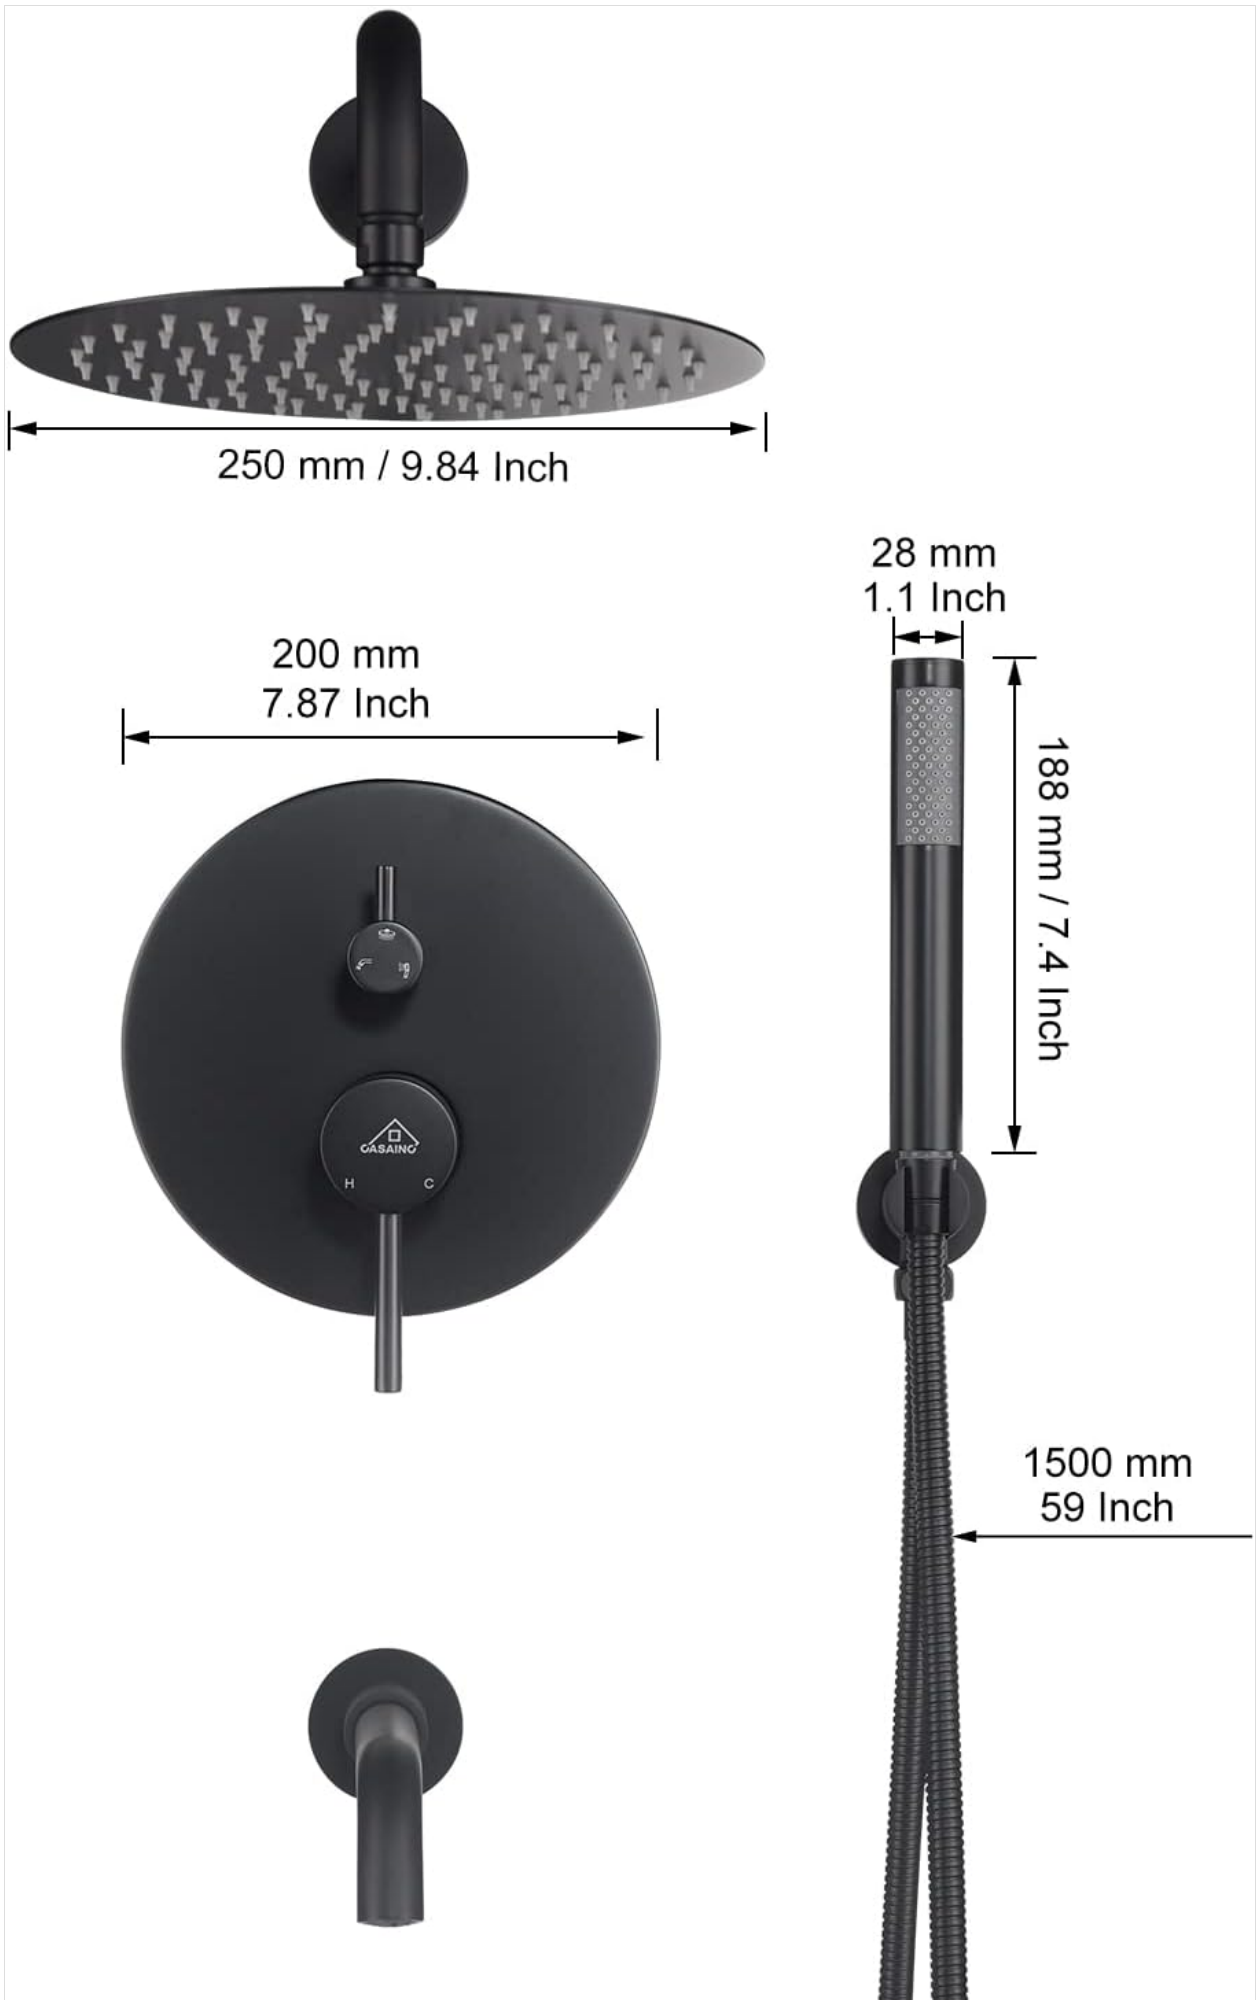

[Manuals.plus](#) /

> [CASAINC](#) /

> CASAINC Shower Faucets Sets Complete, 10" Round 3 Functions Rain Shower Head with Handheld Spray and Bathtub Spout Wall Mounted Shower System (Matte Black) User Manual

## 1. PRODUCT OVERVIEW

The CASAINC Shower Faucet Set is a comprehensive wall-mounted system designed to enhance your bathroom experience. It features a 10-inch round rain shower head, a convenient handheld spray, and a bathtub spout, offering three distinct functions for versatile use. The system is equipped with a CUPC certified pressure-balanced valve to prevent scalding and ensure a stable water temperature.

### Installation Video Guide

Video 3.1: General installation video for the round shower valve, demonstrating key steps. For detailed step-by-step instructions, please refer to the official Installation Manual (PDF) provided with your product or available online.

Figure 3.1: Detailed view of the pressure balanced valve, showing connections and recommended installation depth.