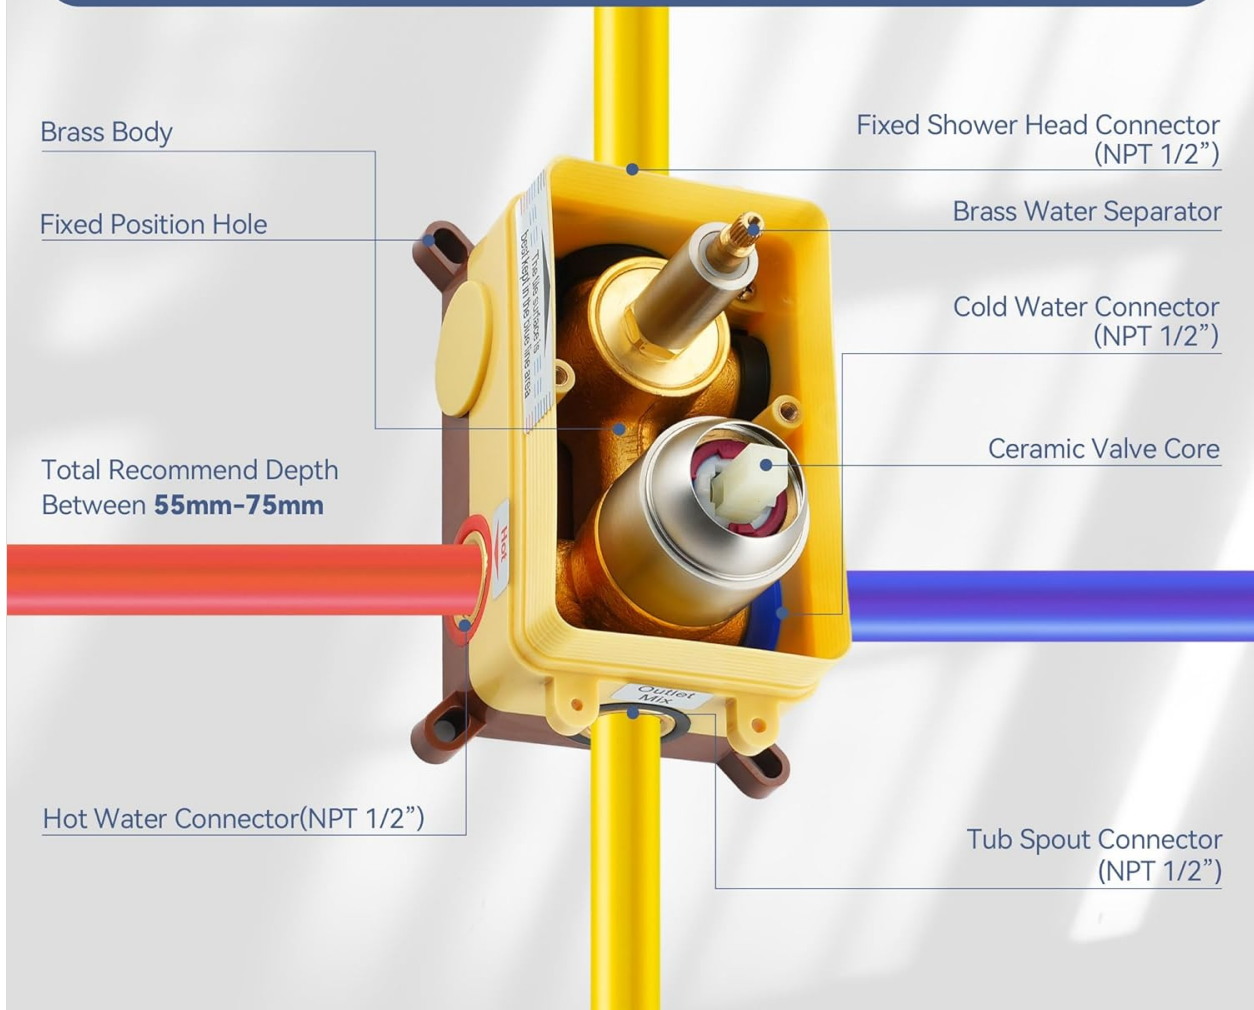

## 1. PRODUCT OVERVIEW

The CASAINC Shower Faucet Set is a comprehensive wall-mounted system designed to enhance your bathroom experience. It features a 10-inch round rain shower head, a convenient handheld spray, and a bathtub spout, offering three distinct functions for versatile use. The system is equipped with a CUPC certified pressure-balanced valve to prevent scalding and ensure a stable water temperature.

## 4. OPERATING INSTRUCTIONS

The shower system offers three functions controlled by the main handle and diverter knob:

- **Rain Shower:** Provides a wide, gentle flow simulating natural rainfall.
- **Handheld Spray:** Offers targeted water flow for rinsing or cleaning.
- **Bathtub Spout:** Fills the bathtub quickly with a high flow rate.

# Pressure Balanced Valve

Figure 5.1: The shower system is constructed from high-quality stainless steel for durability and resistance.

## 6. TROUBLESHOOTING

The pressure-balanced valve is a key feature designed to prevent sudden changes in water temperature, ensuring a safe and comfortable shower. If you experience unexpected temperature fluctuations, verify that your hot and cold water supply lines are correctly connected and that the valve is properly installed.