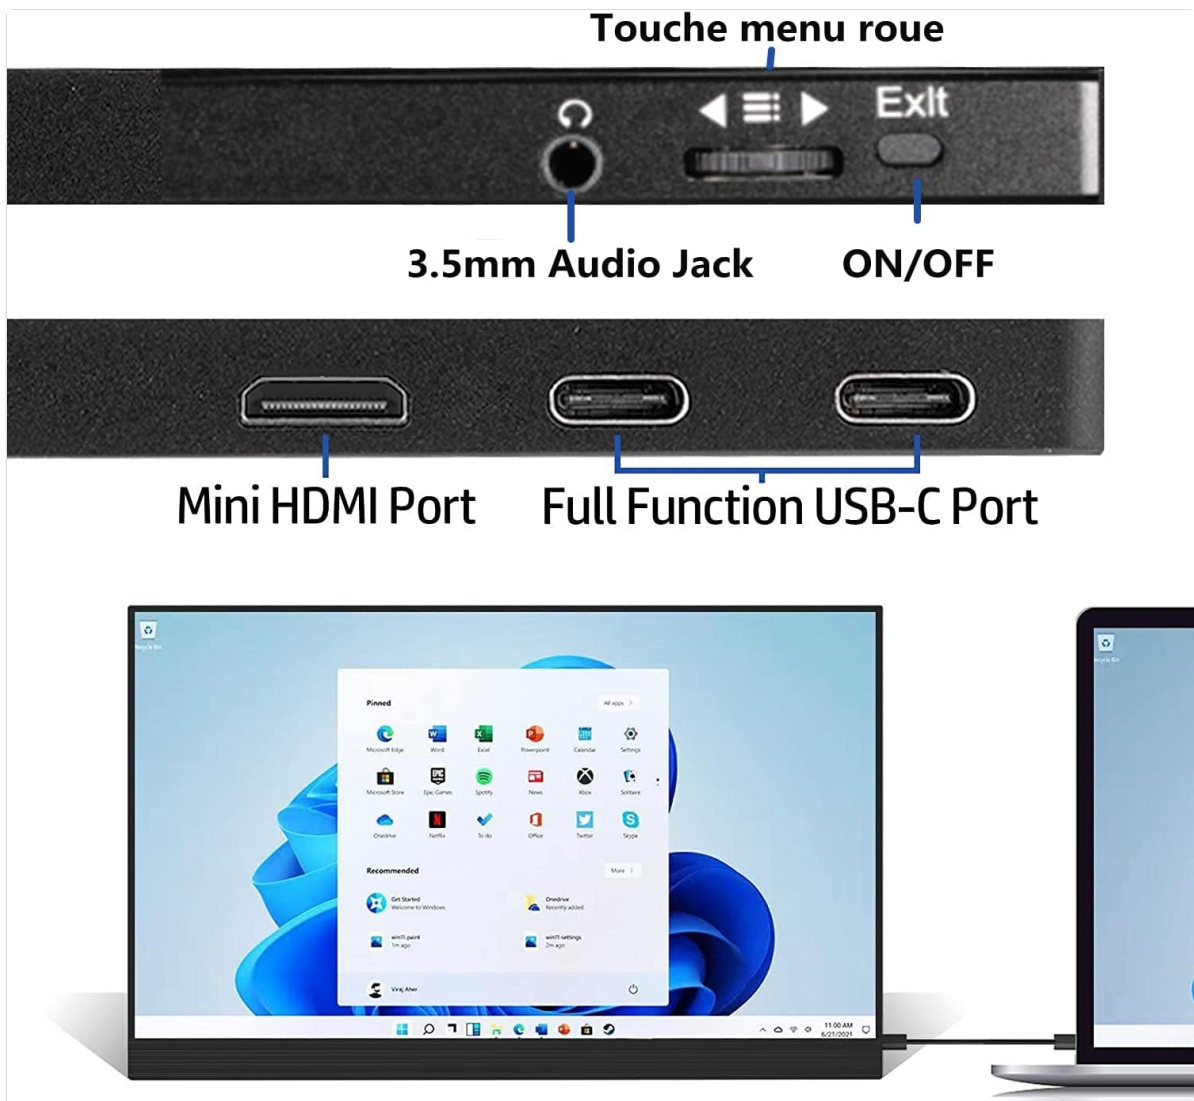

Ideal for Business and Entertainment

The portable monitor in 3-in-1 mode easily connects to various laptops, smartphones, Switch, etc

Image: Key features of the monitor, including 72% NTSC color gamut, full-function Type-C, HDR 1080P, and dual speakers.

Connecting to Devices

1. Using USB-C (Full Function):

If your laptop, phone, or tablet has a full-featured USB-C port (supporting video output and power delivery), connect the monitor using the provided USB Type-C to Type-C cable. This single cable can transmit both video signal and power.

Image: Connecting the portable monitor to a laptop via USB-C for extended display.

2. Using Mini HDMI:

For devices with an HDMI output (e.g., PC, gaming consoles like PS4, Xbox, Nintendo Switch), connect the monitor using the provided Mini HDMI to HDMI cable. You will also need to connect the USB-A to Type-C cable to the monitor for power, using the included charging head or another compatible USB power source.