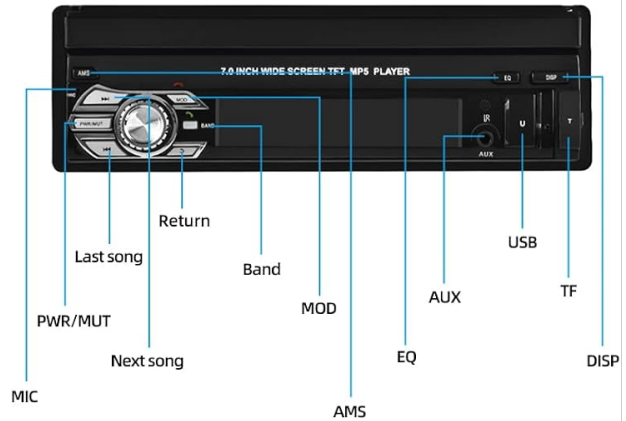

Supports connecting the original USB cable for mobile phone mirroring link.
Supports IOS/Android phones

Image: Bluetooth hands-free calling. This image depicts a user engaged in a phone call through the car radio's Bluetooth system, with the call interface visible on the retractable screen.

FM Radio and Multimedia Playback

The FM radio features 18 preset stations, allowing you to listen to real-time traffic, weather forecasts, and news broadcasts. The unit also supports high-speed USB 2.0, TF card, and AUX interface for playing various media files from USB drives, mobile hard disks, or external audio devices.

Product Size

- | | |
|----------|---------------|
| 1.ANT | 5.OUT-R |
| 2.OUT-L | 6.V-OUT2 |
| 3.V-OUT1 | 7.CAM-IN |
| 4.V-IN | 8.Power cable |

Image: Multimedia playback options. This image highlights the AUX, USB, and TF card input options for playing media, with a movie scene displayed on the car radio's screen.

Image: Stable FM radio display. This image shows the car radio's screen tuned to an FM frequency, indicating stable radio reception.

Steering Wheel Control

If properly installed and configured, the car radio supports steering wheel controls. This allows you to manage audio functions without taking your hands off the steering wheel.