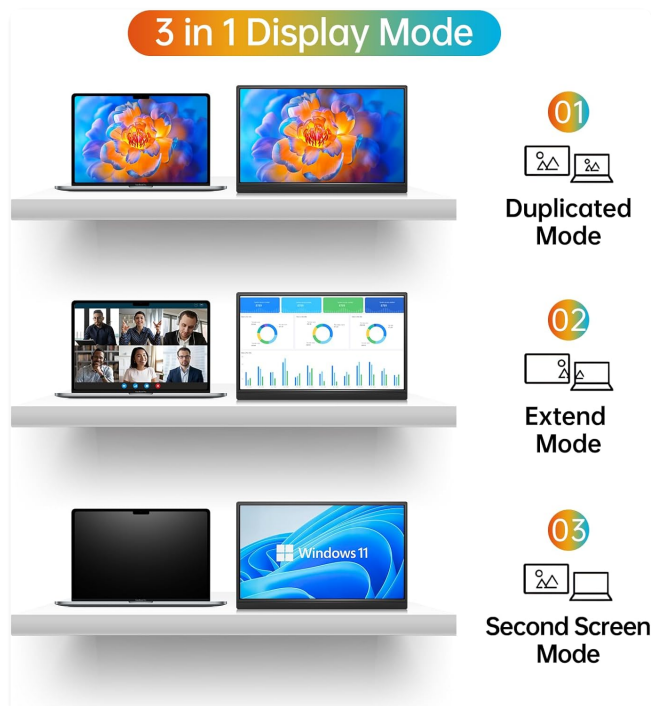

2. KEY FEATURES AND BENEFITS

- **Full HD Portable Monitor:** 14-inch display with 1920x1200P resolution, advanced IPS matte screen, and 178° full viewing angle for accurate, vibrant colors and reduced blue light radiation.
- **Dual Type-C Ports:** Features two full-function USB-C ports for true plug-and-play. A single USB Type-C cable can transmit both power supply and display signal. Compatible with laptops, PCs, phones, MacBooks, PS5/PS4, and Switch.
- **Lightweight and Ultra-Slim:** Easily fits into backpacks and suitcases, providing stress-free portability for various users.
- **Versatile Display Modes:** Supports Copy Mode, Extended Mode, Second Screen Mode, and Portrait

Your browser does not support the video tag.

Video: This video provides an honest review of the MNN Portable Monitor, demonstrating its ease of connection to a laptop and its functionality as a second screen. It showcases the monitor's slim design and the convenience of its integrated stand.

5. OPERATING INSTRUCTIONS

5.1. Display Modes

The MNN Portable Monitor supports multiple display modes to suit your needs:

- **Copy Mode:** Duplicates your main screen, ideal for presentations or sharing content.
- **Extended Mode:** Extends your desktop space, allowing you to multitask efficiently with different applications open on each screen.
- **Second Screen Mode:** Uses only the portable monitor as the display.
- **Portrait Mode:** Rotates the display for vertical viewing, beneficial for coding, document review, or social media feeds.

Image: Illustration of the three primary display modes: Duplicated Mode, Extend Mode, and Second Screen Mode, demonstrating how a laptop's display can be mirrored or expanded onto the MNN portable monitor.