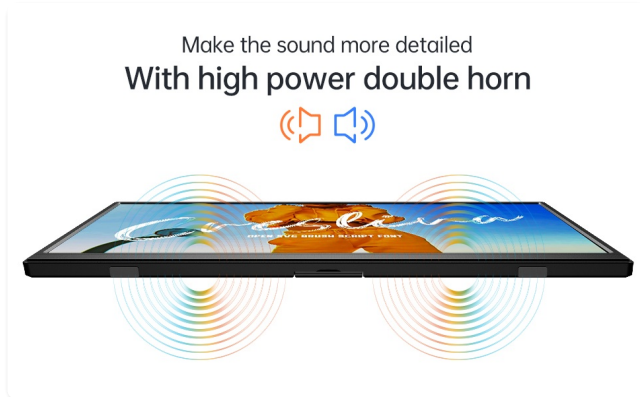

Mode to enhance work efficiency and gaming experience.

- **HDR Mode:** Upgrades image quality with brighter highlights, deeper colors, and more realistic visuals.
- **Built-in Stand:** Convenient integrated stand on the back for easy setup anywhere.

3. WHAT'S IN THE BOX

The MNN Portable Monitor package includes everything you need to get started:

Image: Contents of the MNN Portable Monitor box, showing the monitor, smart cover, USB-C to USB-C cable, HDMI to Mini HDMI cable, and user guide.

- MNN Portable Monitor (14 inch FHD 1920x1200P)
- Smart Cover (doubles as a stand)
- USB-C to USB-C Cable
- HDMI to Mini HDMI Cable
- User Guide

4. SETUP INSTRUCTIONS

The MNN Portable Monitor is designed for easy plug-and-play setup. Follow these steps to connect your device:

1. **Unpack the Monitor:** Carefully remove the monitor and all accessories from the packaging.
2. **Position the Monitor:** Use the included smart cover to prop up the monitor to your desired viewing angle. The magnetic cover allows for stable positioning.
3. **Connect to Your Device:**
  - **Using USB-C (Single Cable Solution):** If your laptop, PC, phone, or gaming console supports Thunderbolt 3.0 or USB 3.1 Type-C DP Alt-Mode, connect one end of the provided USB-C to USB-C cable to the monitor's full-function USB-C port and the other end to your device's compatible USB-C port. This single cable will provide both power and video signal.
  - **Using HDMI (Video Only):** Connect one end of the provided HDMI to Mini HDMI cable to the monitor's Mini HDMI port and the other end to your device's HDMI output. For power, connect a USB-C power adapter (not included) to one of the monitor's USB-C ports.
4. **Power On:** The monitor should automatically power on and display your device's screen. If not, press the power button on the monitor.