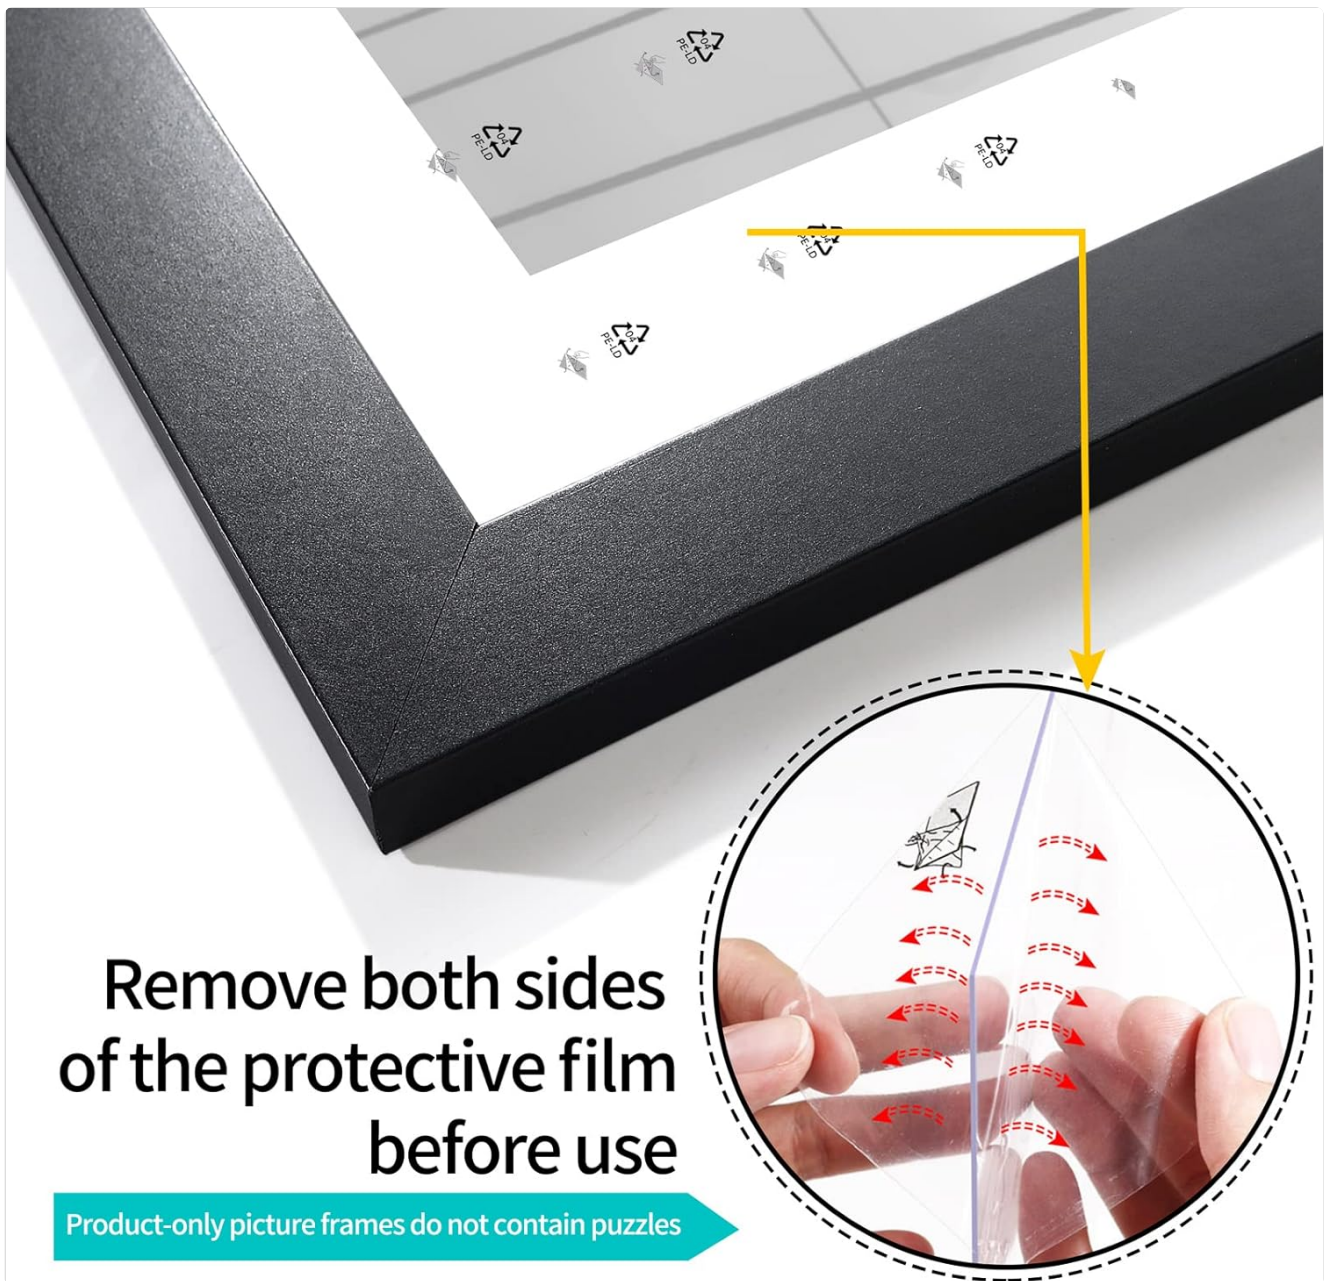

1. INTRODUCTION

This manual provides detailed instructions for the setup, operation, and maintenance of your LaVie Home 19.7x27.6 Black Picture Frame. Designed for displaying cherished memories, puzzles, posters, photos, or artwork, this frame features a minimalist style suitable for various decorative settings. Please read this manual thoroughly before use to ensure proper installation and care.

Image: The LaVie Home 19.7x27.6 Black Picture Frame, highlighting its dimensions and minimalist design.

2. PACKAGE CONTENTS

Your LaVie Home Picture Frame package includes the following:

- 1 x LaVie Home 19.7x27.6 Black Picture Frame
- 1 x Clear Plexiglass Cover (with protective film on both sides)
- 1 x Sturdy Engineered Wood Backboard
- Pre-installed Metal Hangers and Swivel Tabs

3. SETUP AND INSTALLATION

Follow these steps to prepare and install your picture frame:

3.1 Unpacking and Preparation

1. Carefully remove the frame from its protective packaging. Inspect for any damage during transit.
2. Lay the frame face down on a clean, flat surface.
3. Locate the swivel tabs on the backboard. Rotate these tabs to release the backboard.
4. Gently lift and remove the backboard and the clear plexiglass cover.
5. **Important:** The plexiglass cover has a protective film on both sides to prevent scratches. This film must be removed before use for optimal clarity.

Tabletop Display:

For tabletop display, the frame may feature an easel back (check your specific model). Simply extend the easel stand on the back of the frame and place it on a flat surface.

Image: A LaVie Home picture frame displaying a yellow tram image, positioned vertically on a floor, demonstrating its use in a home setting.