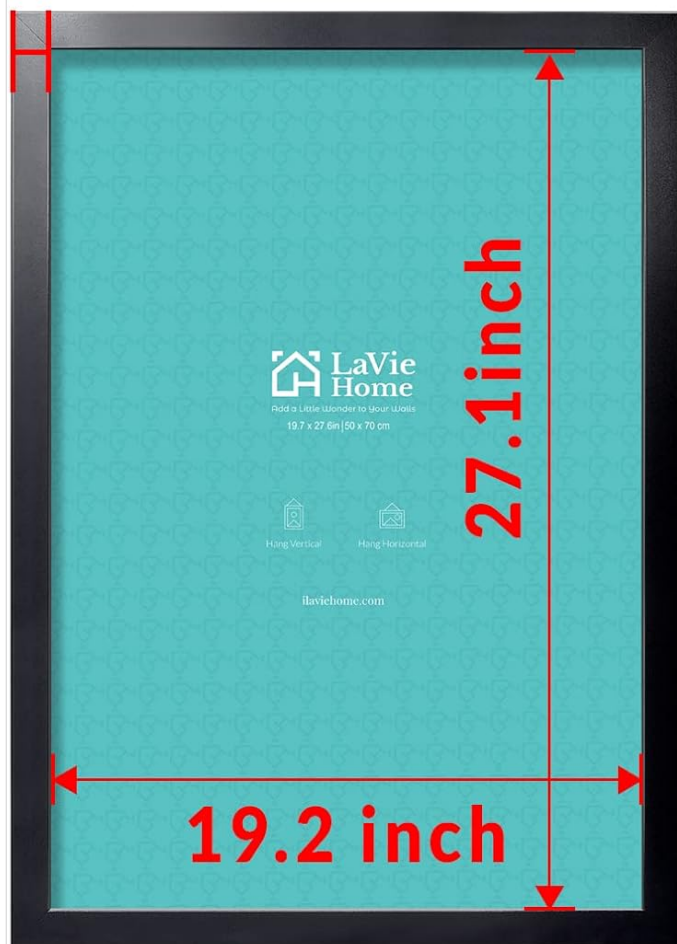

1.2 inch

8. WARRANTY AND SUPPORT

LaVie Home is committed to providing you with perfect service. In case you are not satisfied with your frame, you are covered under our after-sales program. Please contact us for prompt service if you encounter any issues or have questions regarding your product.

For support, please refer to the contact information provided with your purchase or visit the official LaVie Home website.