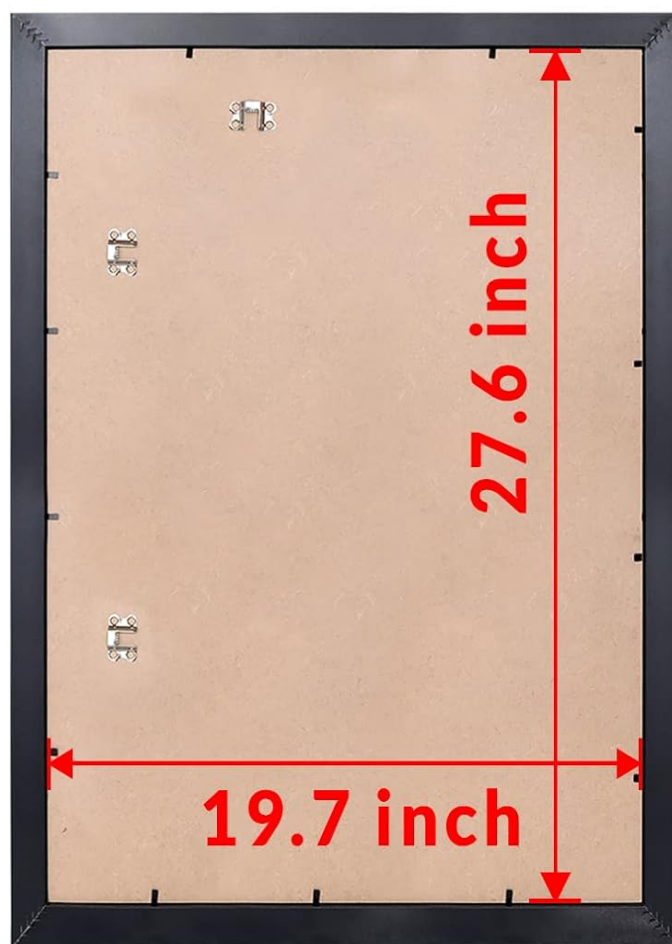

1.2 inch

8. WARRANTY AND SUPPORT

LaVie Home is committed to providing you with perfect service. In case you are not satisfied with your frame, you are covered under our after-sales program. Please contact us for prompt service if you encounter any issues or have questions regarding your product.

For support, please refer to the contact information provided with your purchase or visit the official LaVie Home website.