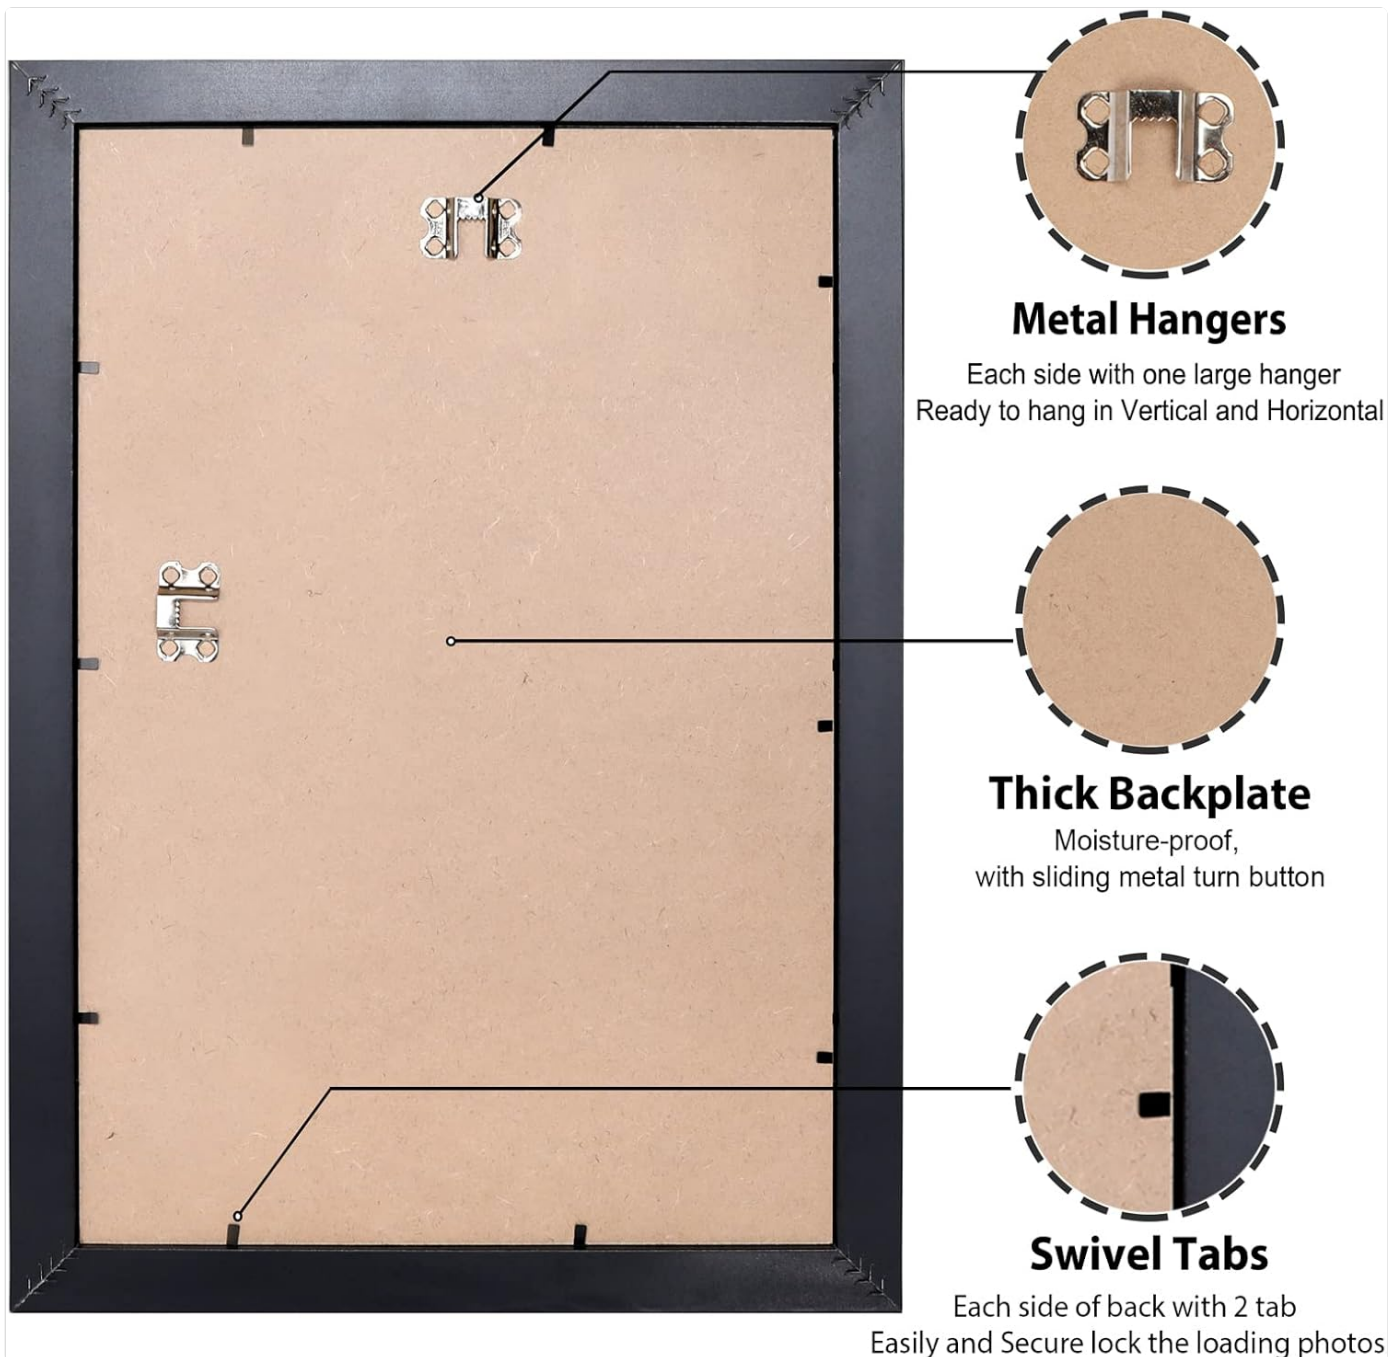

To make it easier, it is suggested to lay the plexiglass flat and then tear open the film from a corner. Ensure both sides are completely clear after removal.

3.2 Inserting Your Artwork

6. Place your desired artwork, photo, or puzzle into the frame, ensuring it is centered and aligned. The frame is designed to fit 19.7x27.6 inch items.
7. Carefully place the cleaned plexiglass cover over your artwork.
8. Position the engineered wood backboard over the plexiglass and artwork.
9. Secure the backboard by rotating the swivel tabs back into their locked position.

3.3 Mounting the Frame

Your frame can be mounted on a wall or placed on a tabletop.

Wall Mounting:

The frame comes with pre-installed metal hangers that allow for both portrait (vertical) and landscape (horizontal) orientation.

Image: The back of the frame, highlighting the metal hangers for wall mounting and the swivel tabs for securing the backboard.

- Determine your desired orientation (portrait or landscape).
- Measure the distance between the two corresponding hangers on the back of the frame.
- Mark the wall at the desired height and position, ensuring the marks match the measured distance.
- Install appropriate wall anchors and screws (not included) at the marked positions.
- Carefully hang the frame onto the installed screws, ensuring it is level and secure.

Tabletop Display:

For tabletop display, the frame may feature an easel back (check your specific model). Simply extend the easel stand on the back of the frame and place it on a flat surface.

Image: A LaVie Home picture frame displaying a yellow tram image, positioned vertically on a floor, demonstrating its use in a home setting.