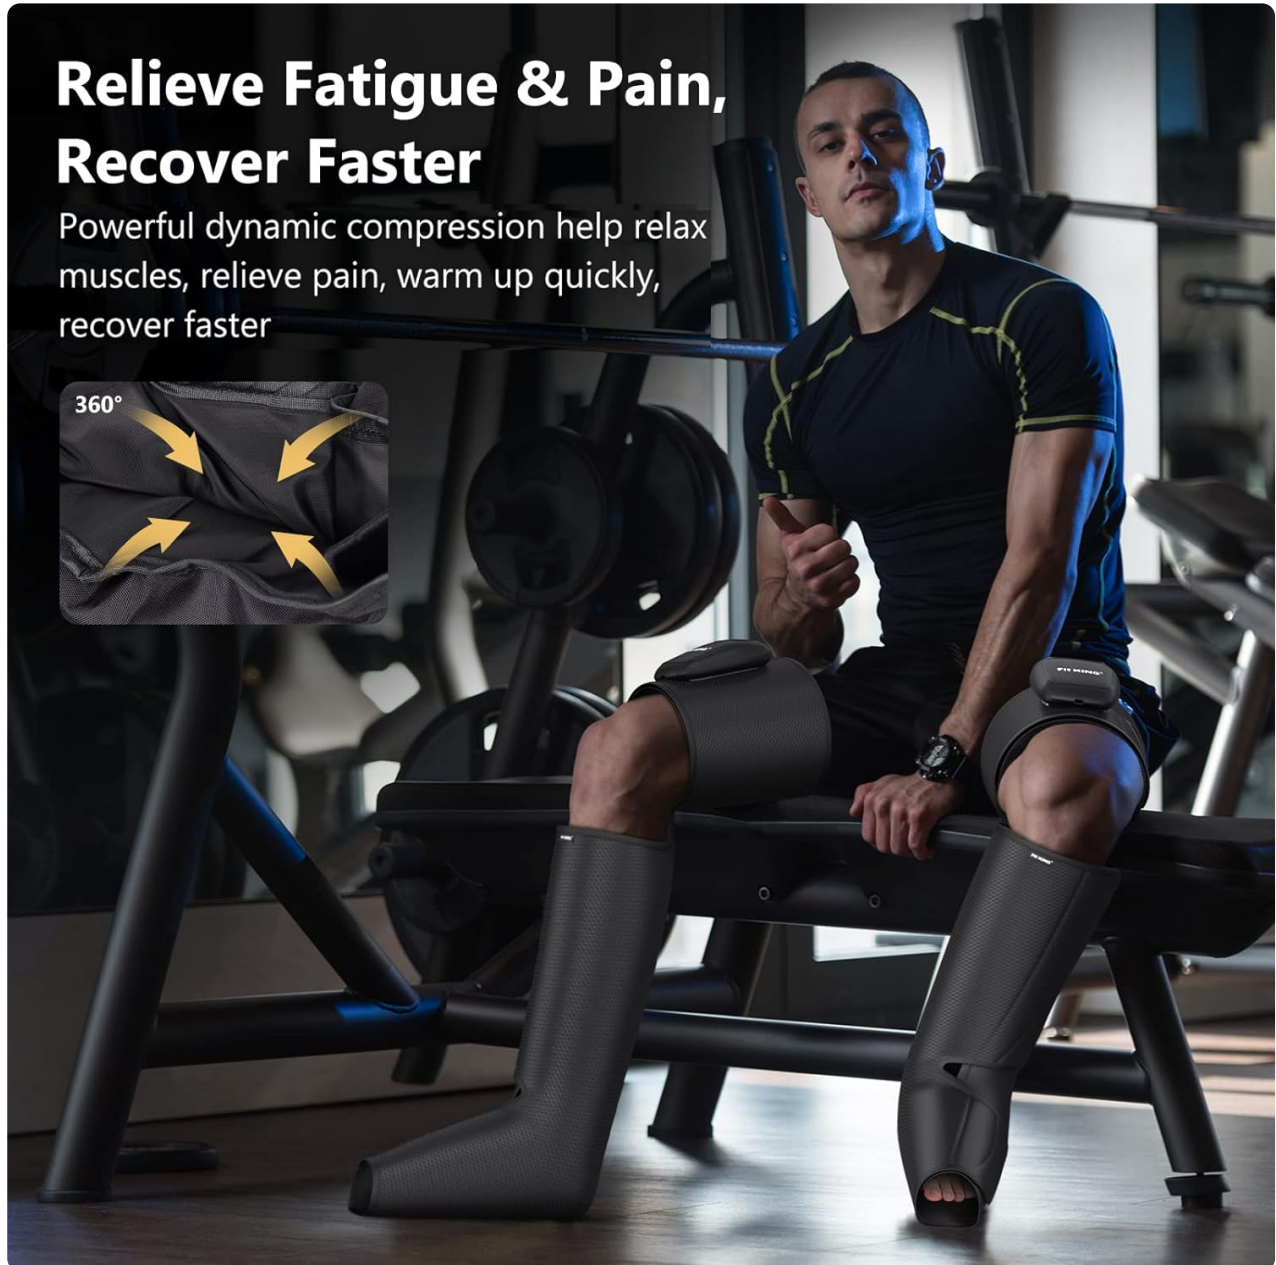

Image: Upgraded Cordless Design. This image contrasts the freedom of the FIT KING cordless massager with the limitations of

traditional corded devices.

Pro-Grade Full Leg Therapy

Equipped with dual high-flow motors and 4x4 oversized massage chambers, this device delivers effective compression from toes to thighs. It mimics the kneading and stroking motions of human hands, ideal for relieving muscle aches, improving circulation, and accelerating recovery after training or long periods of standing.