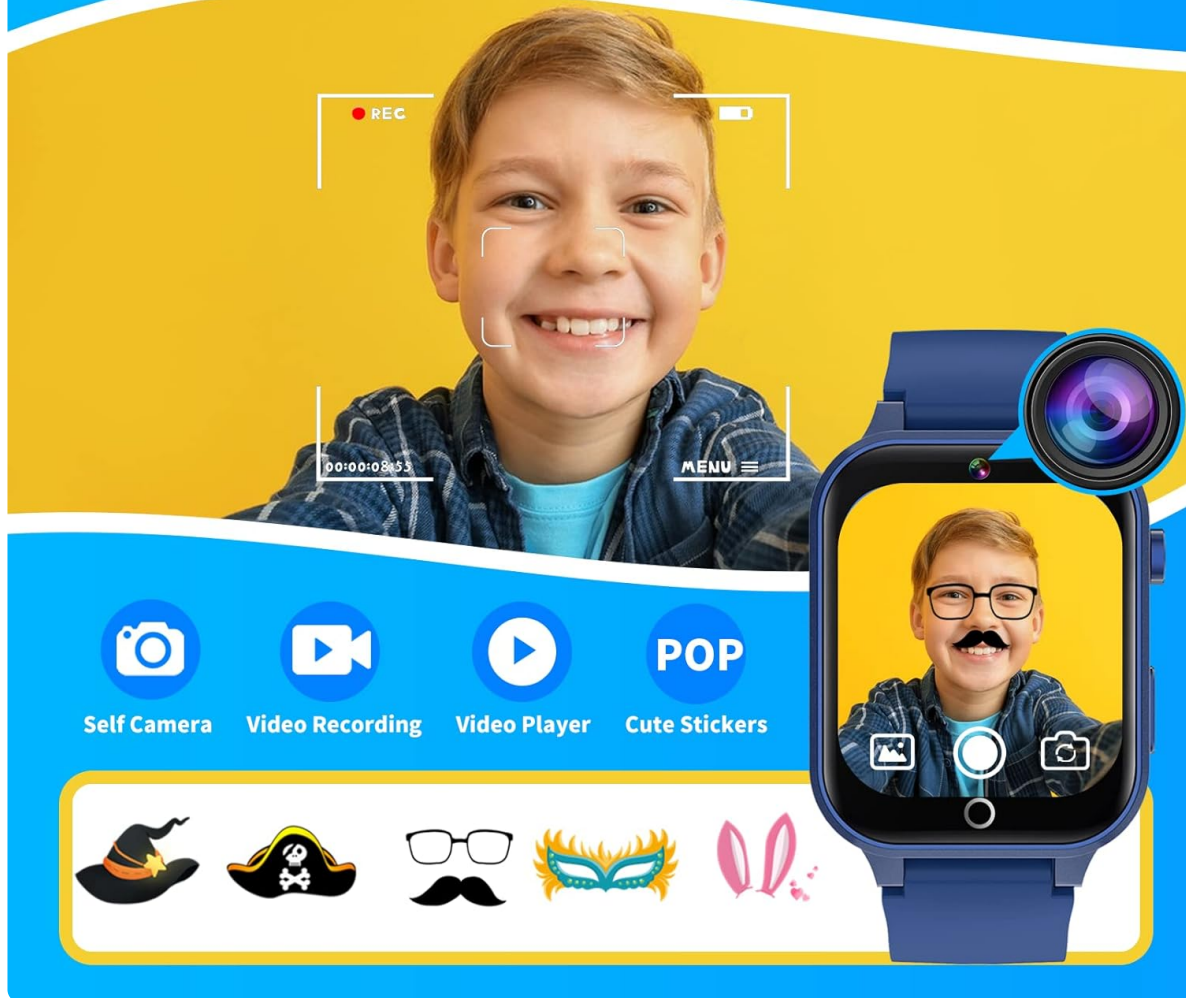

Video: A demonstration of the Kids Smart Watch, including initial setup and basic functions.

4. OPERATING INSTRUCTIONS

4.1 Navigating the Interface

The watch features a 1.54-inch IPS HD touch screen. Swipe left or right to switch between menus. Tap on icons to select applications. The home button (usually a circle at the bottom of the screen or a dedicated side button) will return you to the main watch face.

4.2 Camera and Video Recording

The smartwatch includes an HD selfie-camera. Children can take photos and record videos directly from the watch. Explore the 'Pop Big Head Sticker' feature for fun photo effects. Saved photos and videos can be viewed in the 'Photos' or 'Video' applications.

Photo and Video

Image: A child using the HD camera feature of the smartwatch to take a selfie.

4.3 MP3 Player

The watch has an MP3 player. To add music, turn off the watch, connect it to a PC using the USB cable, and transfer MP3 format songs to the 'My Music' folder on the watch's SD card. Ensure the downloaded music is in MP3 format for compatibility.

Effectively develop children's intelligence and exercise their hand-eye coordination and reaction ability.

Anti-addiction mode

Parents can control children's playtime

Image: The smartwatch screen showing a selection of 39 puzzle games and the parental control feature.