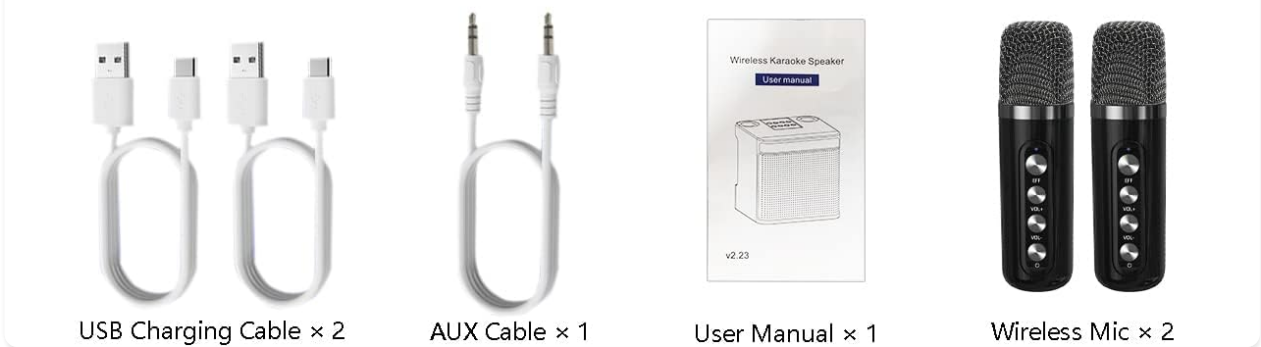

An image displaying the items included in the package: the karaoke machine, two wireless microphones, two USB-C charging cables, an AUX cable, and the user manual.

PRODUCT FEATURES

Compact Design with Powerful Sound

The FULLIFE YS-223 features a compact and portable design (6.3 inches) while delivering robust audio. Equipped with an audio driver and advanced digital signal processor, it provides precise, balanced sound without noise. The volume can be adjusted by long-pressing the volume button.