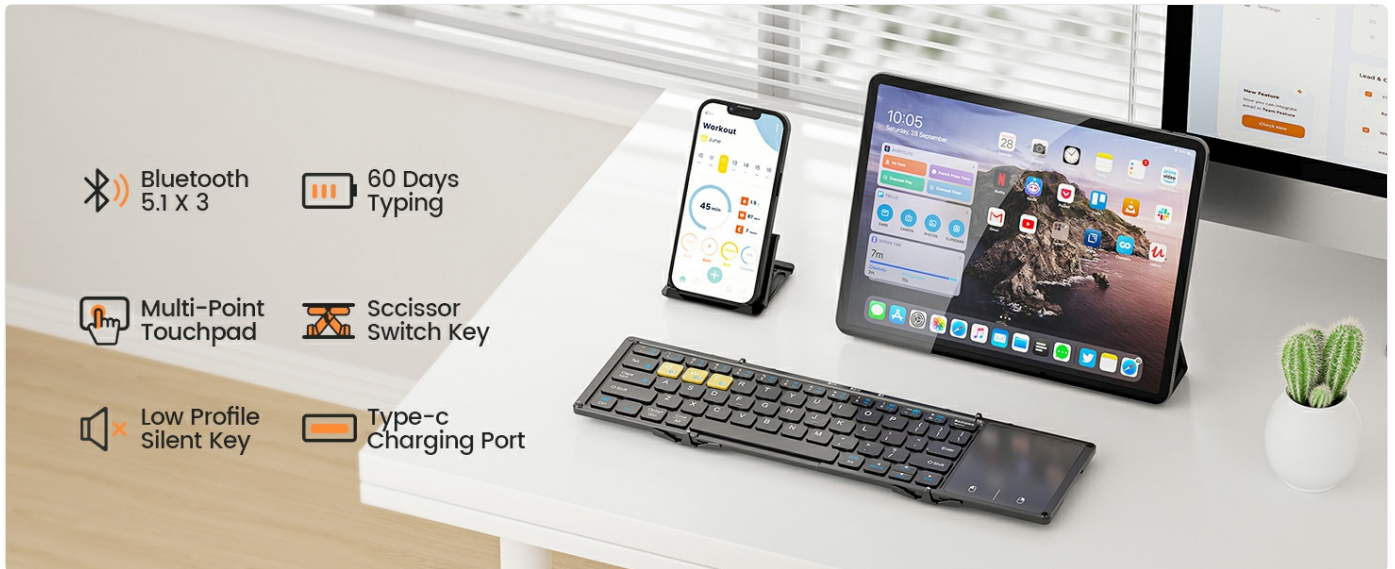

SETUP AND PAIRING

Follow these steps to connect your Artciety Foldable Bluetooth Keyboard to your devices:

1. Unfold the keyboard to power it on. Indicators will flash blue for 3 seconds, then turn off.
2. Press **Fn + Q** to choose BT1 (Bluetooth Device 1).
3. Long press **Fn + Q** for 5 seconds to enter pairing mode. The BT1 indicator will flash blue, and your device will start searching for available Bluetooth devices.
4. On your device's Bluetooth settings, find the Bluetooth name "Bluetooth 5.1 keyboard" and click to connect it.
5. The status indicator will turn off after successfully paired.
6. BT2 and BT3 connection methods are the same as BT1. After BT2 or BT3 devices pair successfully, press **Fn + BT1 / BT2 / BT3** button to switch between connected devices.

Image: Step-by-step guide for Bluetooth pairing and device switching.

OPERATING INSTRUCTIONS

Familiarize yourself with the keyboard's functions for efficient use.

Multi-Point Sensitive Touchpad

The integrated touchpad supports various multi-touch gestures for enhanced navigation. These include single-finger tap for click, two-finger swipe for scrolling, and pinch-to-zoom. To turn the touchpad ON/OFF, press **Fn + Touchpad icon**.