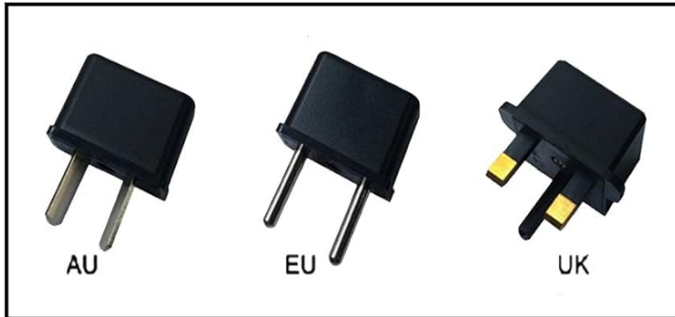

For warranty claims or technical support, please refer to the contact information provided with your purchase or visit the official UpBright website.

Come With A Suitable Outlet Adapter (Only One) to Fit Your Country/Area For International Order

THIS PRODUCT COMES WITH A UPBRIGHT®

LIMITED WARRANTY CERTIFICATE
+ UPBRIGHT® LIMITED WARRANTY