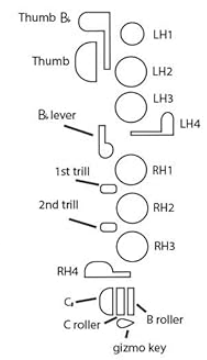

3. **Fingering Reference:** Observe the corresponding color-coded fingering diagram next to the note. The diagrams illustrate which keys to close (solid circles) and which to leave open (hollow circles).
4. **Hand Position Guide:** Refer to the hand diagrams provided on the chart for correct left and right-hand placement on the flute keys.

Your browser does not support the video tag.

This video demonstrates the visual features of the QMG Flute Fingering Chart, showing how the color-coded notes and fingering diagrams can be used as a learning tool for flute technique.

## 5. SPECIFICATIONS

Property	Value
Product Dimensions	17 x 8.5 x 0.1 inches
Item Weight	2.11 ounces
Item Model Number	Flute_Chart_2022
Manufacturer	DVN Products LLC
Finish Type	Polished

11"

# Flute Fingering Chart

Close key ●  
Open key ○

17"

QMG Quality Music Gear

©2022 All rights reserved by D/VN Products LLC

Designed and Printed in the USA

This image displays the QMG Flute Fingering Chart with clear annotations indicating its physical dimensions of 11 inches in width and 17 inches in height.