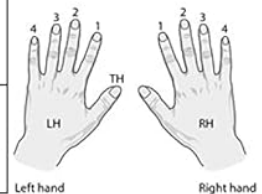

## 1. INTRODUCTION

---

This manual provides instructions and information for the QMG Flute Fingering Chart. This chart serves as a visual aid for learning and referencing flute fingerings, designed to support musicians from beginner to intermediate levels.

## 2. PRODUCT OVERVIEW

---

The QMG Flute Fingering Chart is a printed, laminated reference tool designed to assist flute players in identifying correct finger positions for various notes. Its color-coded system enhances readability and learning, making complex fingerings easier to understand and remember.

# Flute Fingering Chart

Close key ● ●  
Open key ○

This image shows the complete QMG Flute Fingering Chart, illustrating the layout of notes, their color coding, and the associated flute fingerings. A diagram of a flute is also visible on the right side.

## 3. KEY FEATURES

- **Color-Coded Note Layout:** Features clearly color-coded notes to make fingerings easy to recognize at a glance. This design supports visual learners in their practice and study.
- **Durable Laminated Chart:** Printed on high-quality laminated paper for long-lasting use, protecting against spills and wear.
- **Comprehensive Reference:** A detailed visual learning aid that helps players identify correct finger positions and notes across a wide range.
- **Designed & Printed in the USA:** Created and printed by QMG in the USA, ensuring attention to accuracy, clarity, and durability.