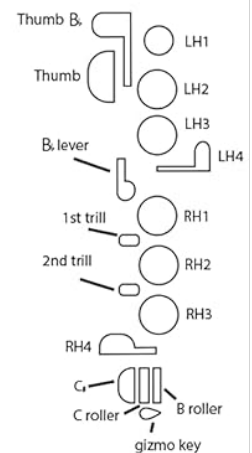

## 1. INTRODUCTION

---

This manual provides instructions and information for the QMG Flute Fingering Chart. This chart serves as a visual aid for learning and referencing flute fingerings, designed to support musicians from beginner to intermediate levels.

## 2. PRODUCT OVERVIEW

---

The QMG Flute Fingering Chart is a printed, laminated reference tool designed to assist flute players in identifying correct finger positions for various notes. Its color-coded system enhances readability and learning, making complex fingerings easier to understand and remember.

# Flute Fingering Chart

Close key ● ●  
Open key ○

This image shows the complete QMG Flute Fingering Chart, illustrating the layout of notes, their color coding, and the associated flute fingerings. A diagram of a flute is also visible on the right side.

# Flute Fingering Chart

Close key ●  
Open key ○

17"

QMG Quality Music Gear

©2022 All rights reserved by D/VN Products LLC

Designed and Printed in the USA

This image displays the QMG Flute Fingering Chart with clear annotations indicating its physical dimensions of 11 inches in width and 17 inches in height.