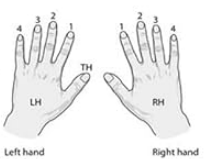

3. **Fingering Reference:** Observe the corresponding color-coded fingering diagram next to the note. The diagrams illustrate which keys to close (solid circles) and which to leave open (hollow circles).
4. **Hand Position Guide:** Refer to the hand diagrams provided on the chart for correct left and right-hand placement on the flute keys.

Your browser does not support the video tag.

This video demonstrates the visual features of the QMG Flute Fingering Chart, showing how the color-coded notes and fingering diagrams can be used as a learning tool for flute technique.

# Flute Fingering Chart

Close key ●  
Open key ○

17"

QMG Quality Music Gear

©2022 All rights reserved by D/VN Products LLC

Designed and Printed in the USA

This image displays the QMG Flute Fingering Chart with clear annotations indicating its physical dimensions of 11 inches in width and 17 inches in height.