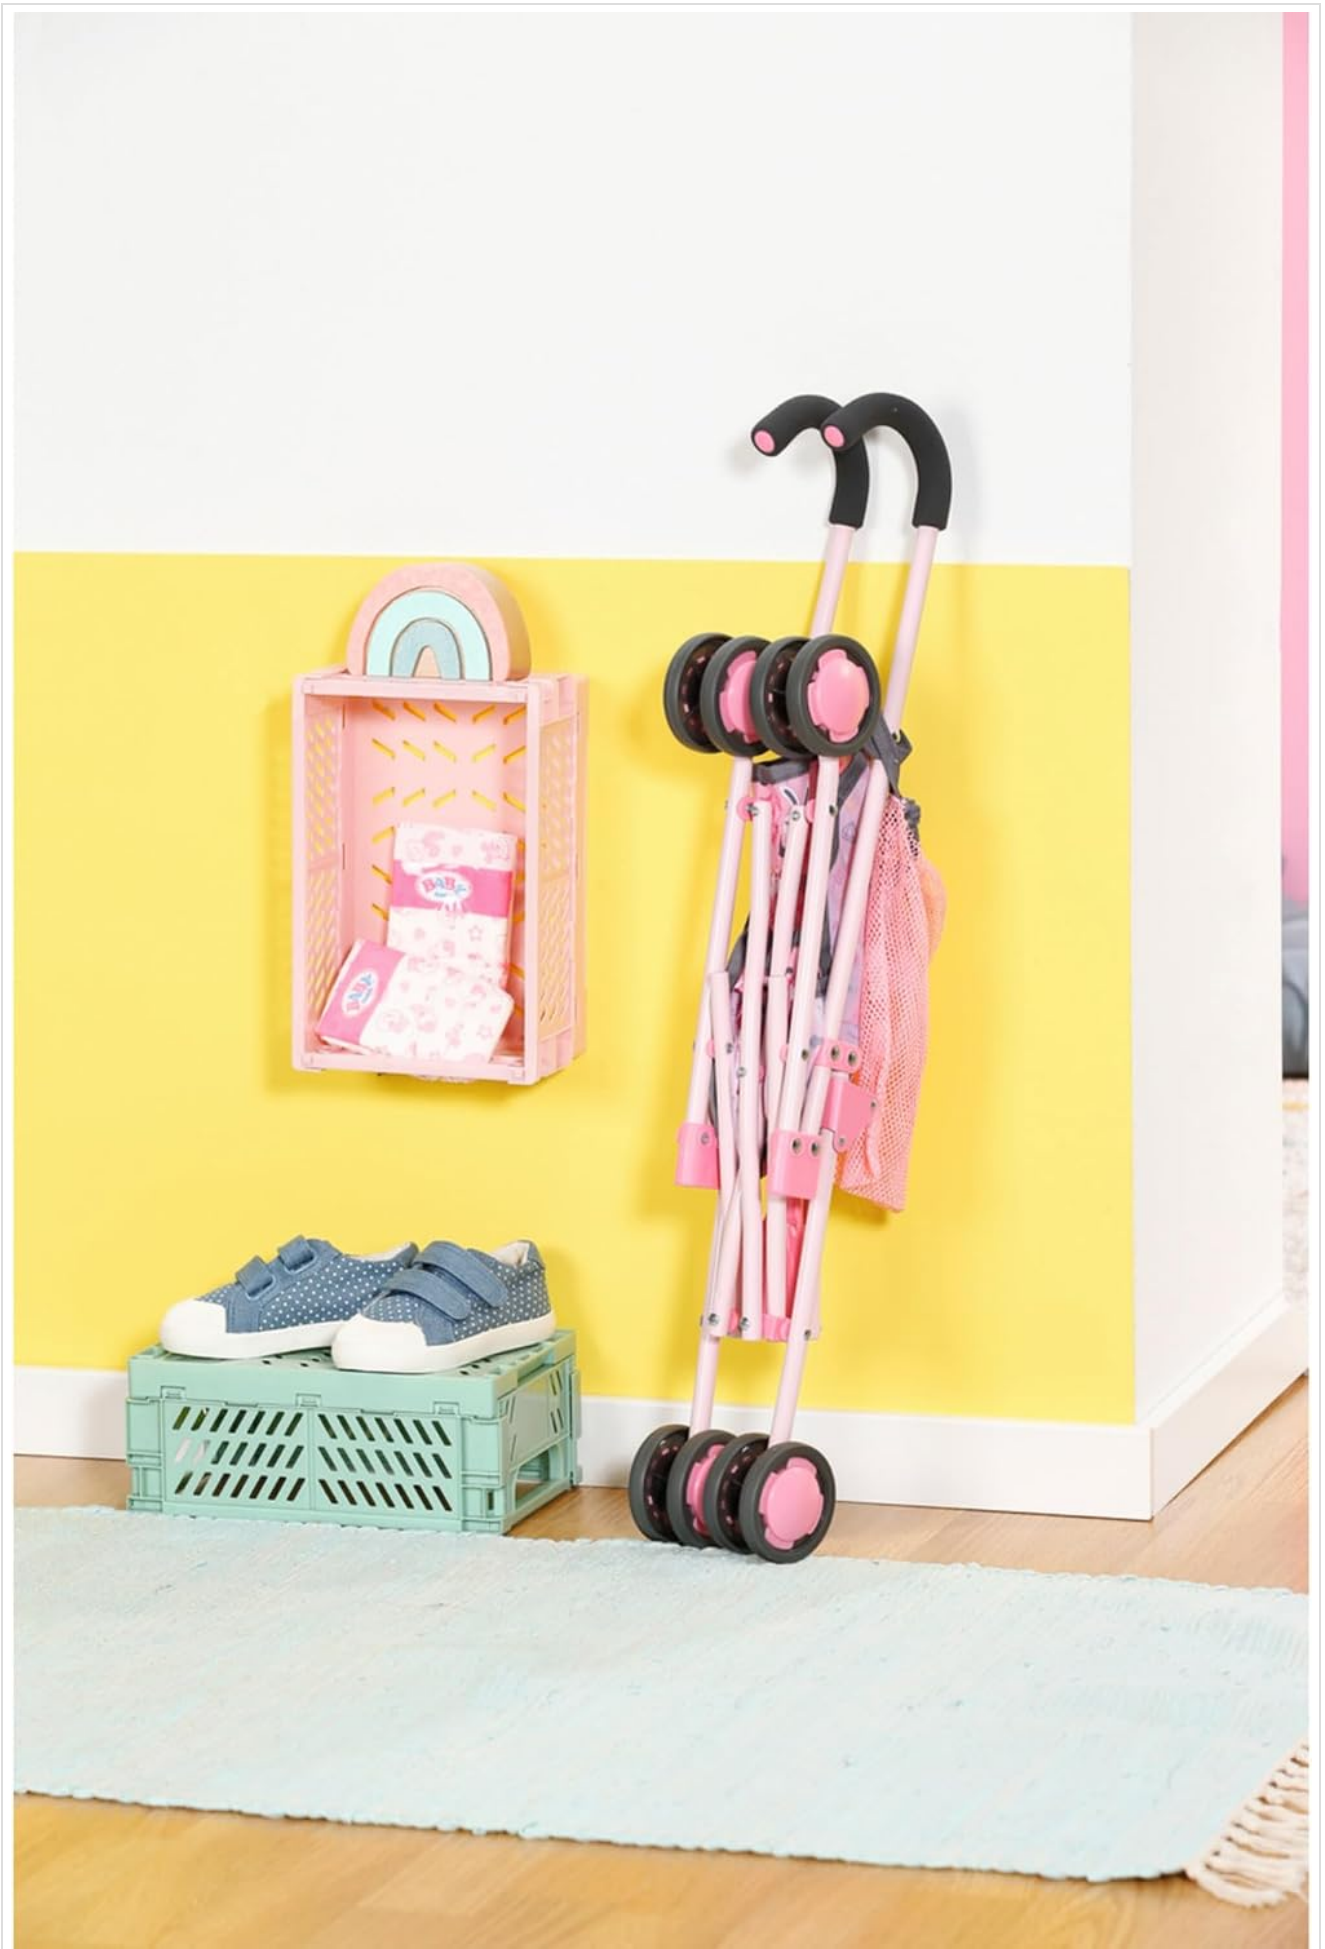

PRODUCT OVERVIEW

The BABY born Pram 832547 is a doll stroller designed for dolls up to 43 cm, including the BABY born Bear. It features a cheerful design with animal friends and flowers. The pram is equipped with a strap system to secure the doll and a mesh storage bag behind the seat for accessories. Its foldable design allows for convenient storage.

Image: The BABY born Pram in a room setting, showcasing its design and size.

Key Features:

- Strap system for doll security.
- Mesh storage bag for accessories.
- Foldable design for space-saving storage.
- Suitable for dolls up to 43 cm.
- Recommended for children aged 3 years and up.

Image: The BABY born Pram shown in its folded, compact state, illustrating its design for storage or initial unfolding.

2. Checking Stability:

Once unfolded, gently press down on the seat and handles to confirm the pram is stable and all parts are correctly aligned.

Image: A doll being secured into the pram's harness system, demonstrating how to fasten the straps.

2. **Securing the Doll:**

Fasten the safety harness around the doll to ensure it remains securely in place during movement. Adjust straps as needed for a snug fit.