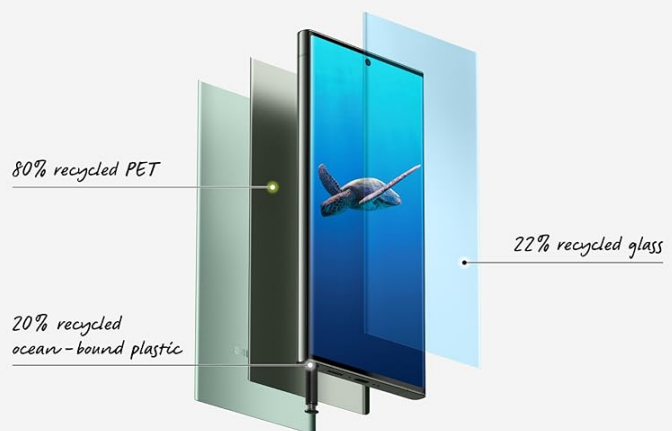

Operating Your Device

Galaxy AI Features

Your Galaxy S23 Ultra comes equipped with advanced AI features to simplify your tasks.

- **Circle to Search:** Search like never before. Simply circle an object on your screen to instantly get search results.
- **Live Translate:** Get real-time interpretation on calls, breaking down language barriers effortlessly.
- **Generative Edit:** Effortlessly edit your photos, moving or removing objects and filling in empty spaces with AI.
- **Interpreter:** Use your phone to translate face-to-face conversations with ease, acting as your personal interpreter.

Designed with our planet in mind

We're proud to design devices that support what you support — living an inspired life on a thriving planet.

The Galaxy S23 Ultra demonstrating the 'Circle to Search' feature, allowing users to search for information by circling content on their screen.