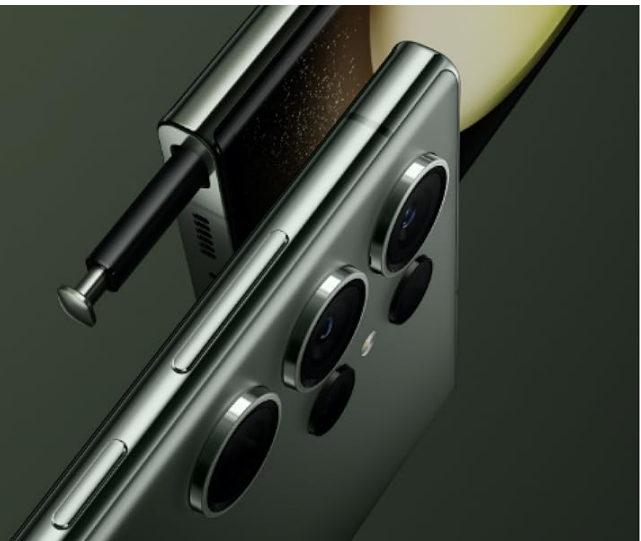

A user enjoying extended gaming sessions on the Galaxy S23 Ultra, highlighting its long-lasting battery.

Storage

With an impressive amount of storage, starting at 256GB, you can enjoy being behind the camera without the stress that comes with getting close to filling up your phone. The Galaxy S23 Ultra lets you keep your favorite memories and any shots in between while capturing new ones.

Circle it, search it, find it

Satisfy your curiosity on the spot with Circle to Search with Google.*

* Requires internet connection; results may vary by uniqueness, clarity and framing of circled image and related factors.