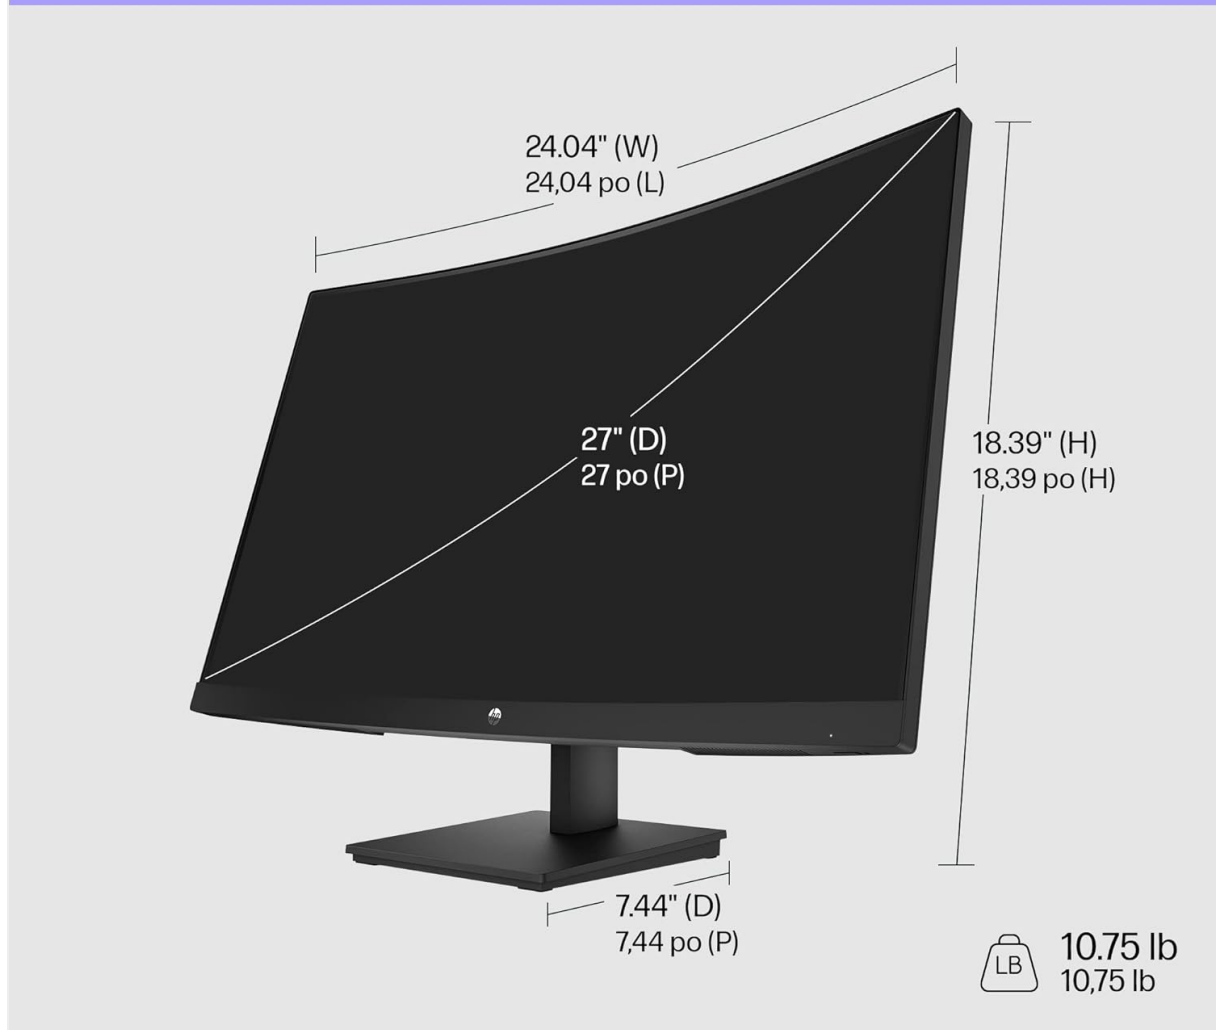

6. TECHNICAL SPECIFICATIONS

Below are the key technical specifications for the HP V27c G5 monitor:

Feature	Specification
Screen Size	27 Inches
Resolution	1920 x 1080 (Full HD)
Aspect Ratio	16:9
Curvature Rate	1500R
Refresh Rate	75Hz (with AMD FreeSync)
Response Time	5ms GtG (with overdrive)
Image Brightness	300 nits
Screen Surface	Glossy, Anti-glare
Connectivity	HDMI 1.4, DisplayPort 1.2
Speakers	Dual 2W speakers
Tilt Range	-5° to +20°
Product Dimensions (W x D x H)	24.04 x 7.49 x 17.28 inches
Item Weight	13.2 pounds

Picture-perfect immersion

Une immersion parfaite

Image 6.1: A diagram illustrating the physical dimensions (width, depth, height) and weight of the HP V27c G5 monitor.

7. WARRANTY AND SUPPORT

7.1 Warranty Information