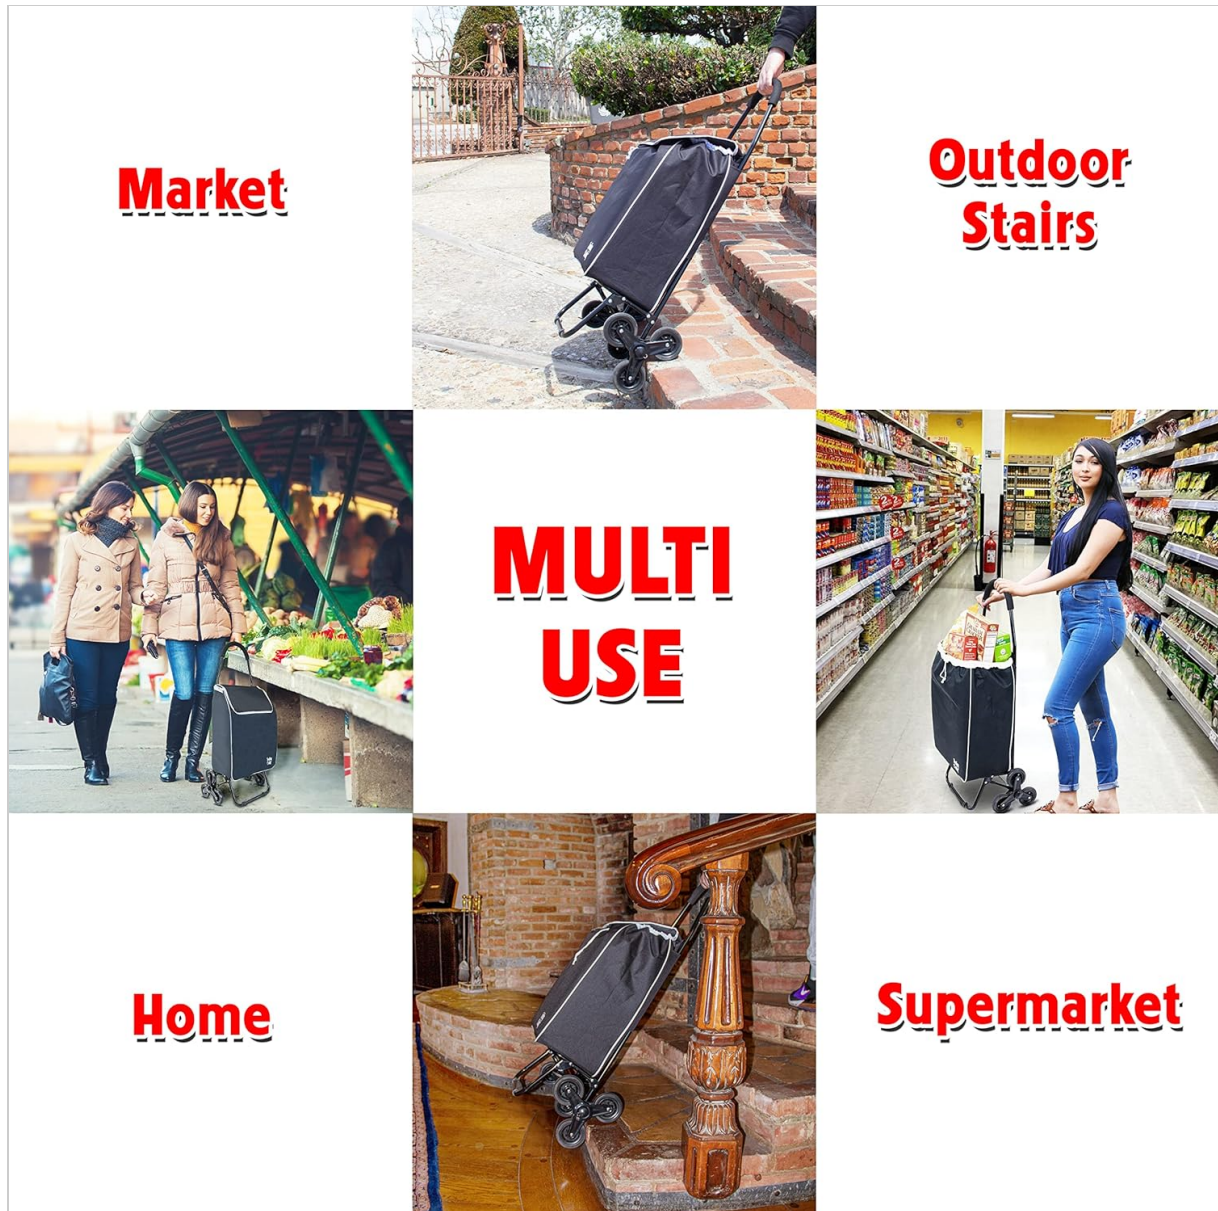

- **As a Rolling Cart:** With the removable bag attached, use the cushioned handle to pull or push the cart. The large wheels are designed to navigate various surfaces including grass, gravel, concrete, and sand.
- **Stair Climbing:** The unique 3-wheel design on each side allows the cart to smoothly roll over curbs and glide up and down stairs. Maintain a firm grip on the handle and pull the cart upwards or guide it downwards one step at a time.
- **As a Hand Truck:** To use the frame as a hand truck, simply remove the tote bag. The sturdy base can then be used to transport boxes, water jugs, or other bulky items.