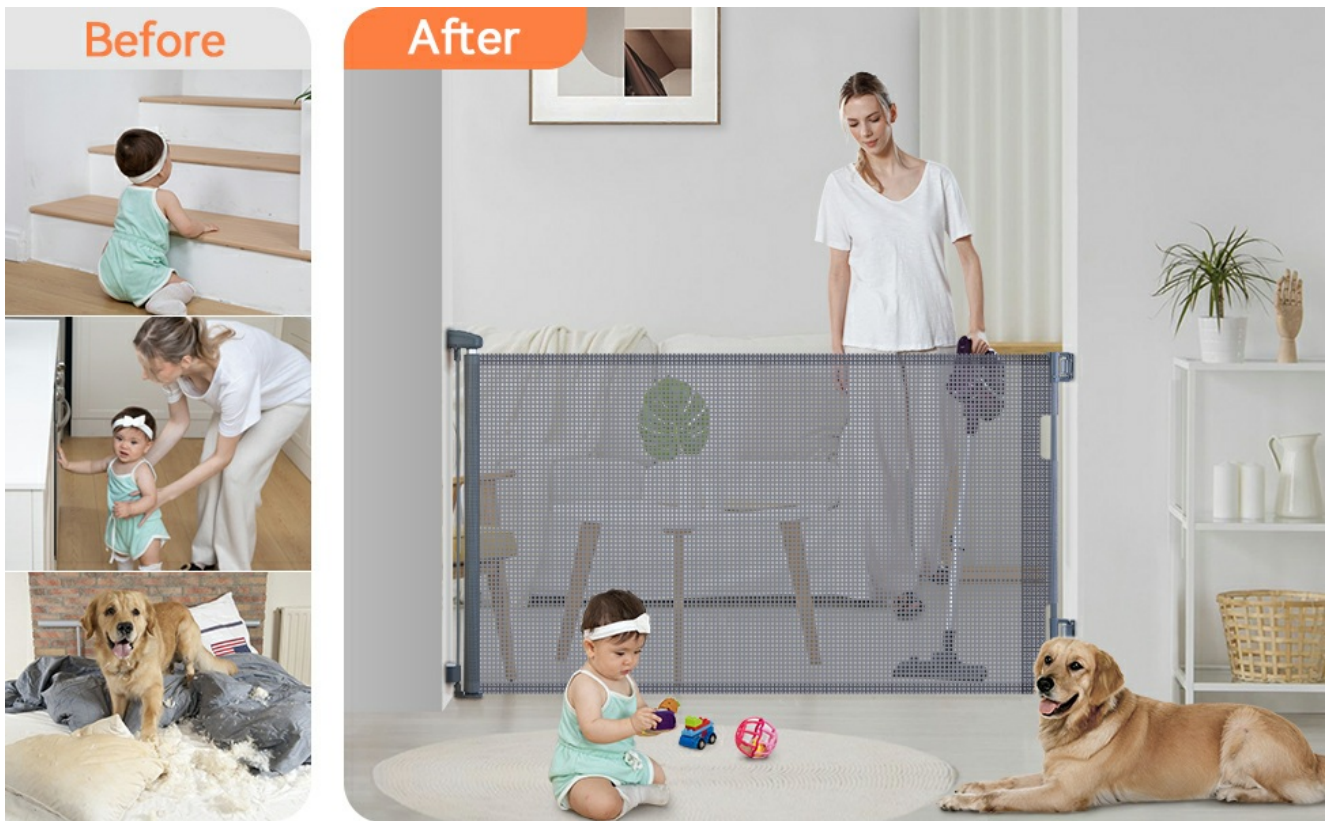

Model: SH20.006DB-180G | Brand: COMOMY

1. INTRODUCTION

Thank you for choosing the COMOMY Retractable Baby Gate. This gate is designed to provide a safe and secure barrier for children and pets in various indoor and outdoor environments. Its retractable mesh design offers convenience and space-saving benefits, while robust security features ensure peace of mind. Please read this manual thoroughly before installation and use to ensure proper function and safety.

2. SAFETY INFORMATION

- Always ensure the gate is securely locked when in use.
- Do not allow children to play with or climb on the gate.
- Regularly check all components for wear, damage, or loose parts. Discontinue use if any damage is found.
- Install the gate according to the instructions provided to ensure maximum safety.
- This gate is intended for use as a barrier for children and pets. Do not use for any other purpose.
- The gate features a double security system with red and green indicators for lock status and a hidden child lock.

3. PACKAGE CONTENTS

Verify that all components are present before beginning installation.

Figure 3.1: Included Package Contents

- 1x Gate Assembly (Retractable Unit)
- 2x Wall Brackets (for main unit)
- 2x Latch Hooks (for receiving unit)
- 3x Positioning Stickers (H-shaped for drilling guidance)
- 2x Floor Hooks (for additional bottom security)
- 13x Expansion Screws (for drywall/masonry)
- 13x Actual Installation Screws (for wood)

Figure 4.3: Versatile Installation Scenarios

5. OPERATING INSTRUCTIONS

The COMOMY Retractable Baby Gate is designed for convenient one-handed operation.

Locking and Unlocking

The gate features a clear red/green indicator for its lock status and a hidden child lock for enhanced security.