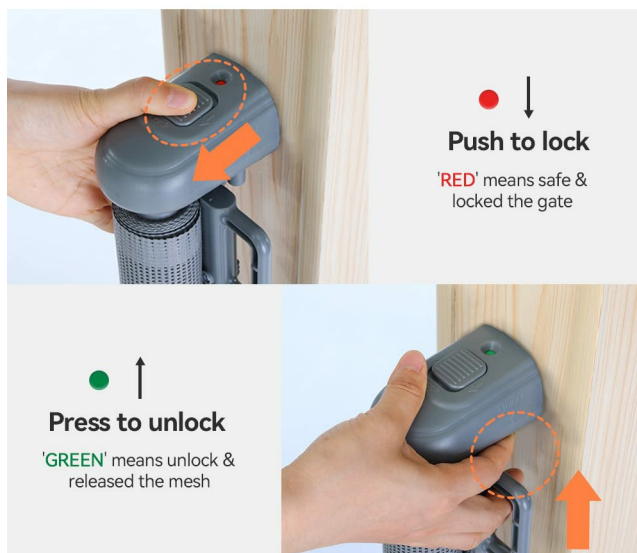

Adjustable Mounting

The main gate unit features adjustable mounting points to avoid baseboards, allowing for a more stable and flush installation.

Figure 4.2: Adjustable Mounting for Baseboards

Multi-Scene Uses & Two-Way Mounting

The gate's integrated structure and movable feet allow for stable installation on uneven ground, making it suitable for various locations including stairs, doorways, hallways, and even outdoor yards. It supports both inside and outside mounting options.

Figure 4.3: Versatile Installation Scenarios

5. OPERATING INSTRUCTIONS

The COMOMY Retractable Baby Gate is designed for convenient one-handed operation.

Locking and Unlocking

The gate features a clear red/green indicator for its lock status and a hidden child lock for enhanced security.

Eye-catching Color Signal

Figure 5.1: Lock Mechanism and Indicators

- **To Unlock:** Push down the button on the top of the main unit. The indicator will turn green, signifying it's unlocked and the mesh can be extended.
- **To Extend:** Gently pull the handle of the mesh unit across the opening and hook it into the latch hooks on the opposite side.
- **To Lock:** Once the mesh is extended and hooked, push the button on the top of the main unit. The indicator will turn red, signifying the gate is securely locked and cannot be retracted or pulled open.
- **To Retract:** Push down the button to unlock (green indicator), then gently guide the mesh back into the main unit. The noiseless retractable design ensures smooth and quiet operation.