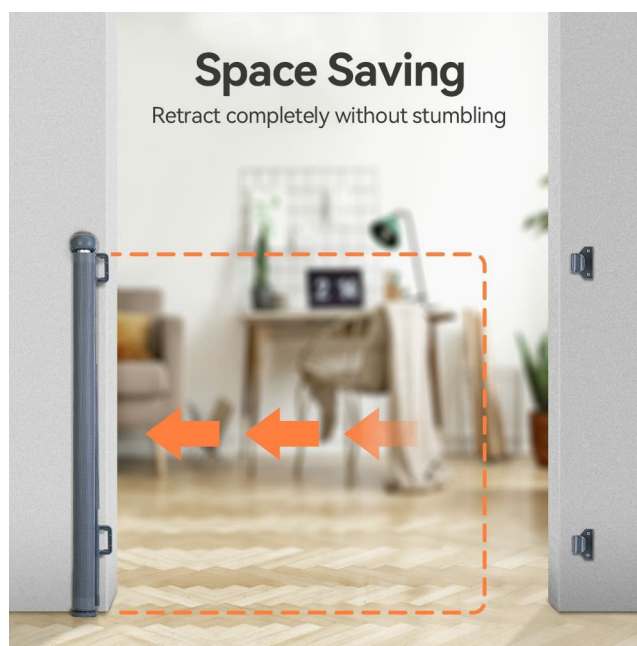

Adjustable Mounting

The main gate unit features adjustable mounting points to avoid baseboards, allowing for a more stable and flush installation.

Figure 4.2: Adjustable Mounting for Baseboards

Multi-Scene Uses & Two-Way Mounting

The gate's integrated structure and movable feet allow for stable installation on uneven ground, making it suitable for various locations including stairs, doorways, hallways, and even outdoor yards. It supports both inside and outside mounting options.

Eye-catching Color Signal

Figure 5.1: Lock Mechanism and Indicators

- **To Unlock:** Push down the button on the top of the main unit. The indicator will turn green, signifying it's unlocked and the mesh can be extended.
- **To Extend:** Gently pull the handle of the mesh unit across the opening and hook it into the latch hooks on the opposite side.
- **To Lock:** Once the mesh is extended and hooked, push the button on the top of the main unit. The indicator will turn red, signifying the gate is securely locked and cannot be retracted or pulled open.
- **To Retract:** Push down the button to unlock (green indicator), then gently guide the mesh back into the main unit. The noiseless retractable design ensures smooth and quiet operation.

Space Saving Design

When not in use, the gate retracts completely, leaving no tripping hazard and saving space.

Figure 5.2: Retracted Gate for Space Saving

6. MAINTENANCE

- **Cleaning:** Wipe the mesh and plastic components with a damp cloth and mild soap. Do not use abrasive cleaners or harsh chemicals.
- **Inspection:** Periodically inspect all mounting hardware and the mesh for any signs of wear, damage, or loosening. Tighten screws as needed.
- **Mesh Care:** The mesh is designed to be unbreakable and scratch-resistant. Avoid sharp objects that could cut or tear the mesh.