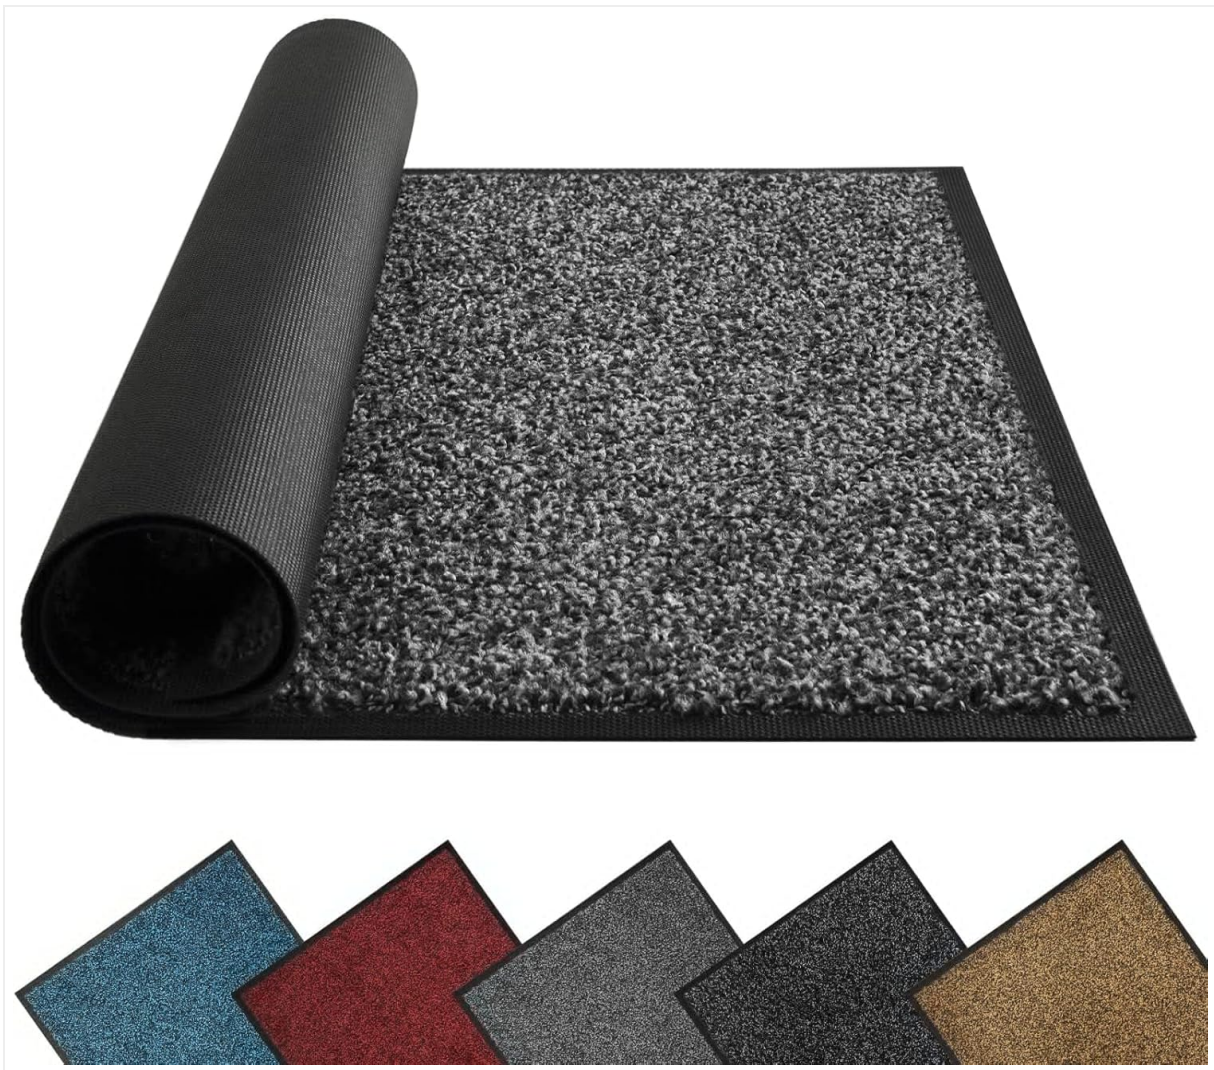

Manuals.plus /

- › Mibao /
- › Mibao Front Door Mat Instruction Manual (Model: B0BJ2JLMCG)

Mibao B0BJ2JLMCG

Mibao Front Door Mat Instruction Manual

Model: B0BJ2JLMCG

1. PRODUCT OVERVIEW

The Mibao Front Door Mat is designed for both indoor and outdoor use, providing a solution for trapping dirt and absorbing moisture. Constructed from high-quality polypropylene fibers and a superior rubber backing, this mat is durable and features a low-profile design to prevent interference with door opening and closing. It is available in multiple sizes and colors to suit various entryways.

Figure 1: Mibao Front Door Mat, showcasing its textured surface and non-slip rubber backing.

2. SETUP AND PLACEMENT

The Mibao Front Door Mat requires minimal setup. Simply unroll the mat and place it in your desired location. The non-slip rubber backing ensures the mat stays securely in place, preventing accidental slips or movement, even in high-traffic areas.

3. OPERATING INSTRUCTIONS

The primary function of the Mibao Front Door Mat is to prevent dirt, dust, mud, and moisture from being tracked into your home. Its textured surface is designed to effectively scrape debris from footwear, while the absorbent material soaks up water.

Key Features:

- **Dirt Trapping:** The robust polypropylene fibers are structured to capture dirt and debris, keeping it off your floors.
- **Moisture Absorption:** The mat effectively soaks up water, helping to keep your entryways dry, especially during wet weather conditions.
- **Non-Slip Backing:** The natural rubber backing provides excellent grip, preventing the mat from sliding or bunching.
- **Low Profile:** Its thin design allows most doors to open and close smoothly without catching on the mat.