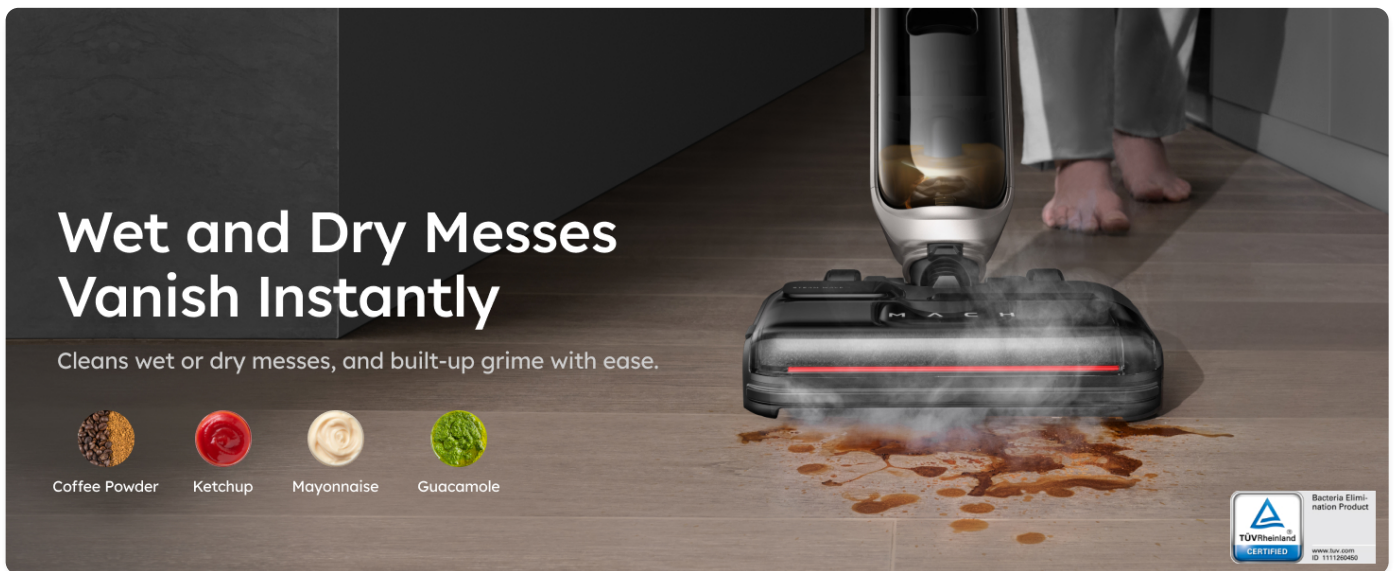

## Cleaning Wet and Dry Messes

The MACH V1 Ultra is capable of handling both wet and dry spills. For wet messes, the powerful suction and steam work together to lift and remove liquids and grime. For dry debris, the vacuum function efficiently collects particles. The JetBlade Technology ensures floors dry faster after wet cleaning.

Figure 7: The device effectively cleans both wet and dry messes.