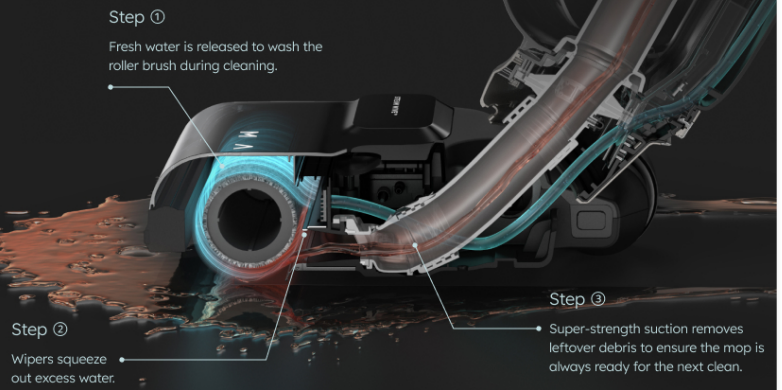

# Always-Clean Mop™ for Deep Clean

Constantly washes the roller brush during cleaning to prevent a dirty mop messing up the floor again.

Figure 3: Filling the cleaning solution tank for optimal performance.

## OPERATING INSTRUCTIONS

The eufy MACH V1 Ultra is designed for intuitive operation, allowing you to vacuum, mop, and steam simultaneously for efficient cleaning.