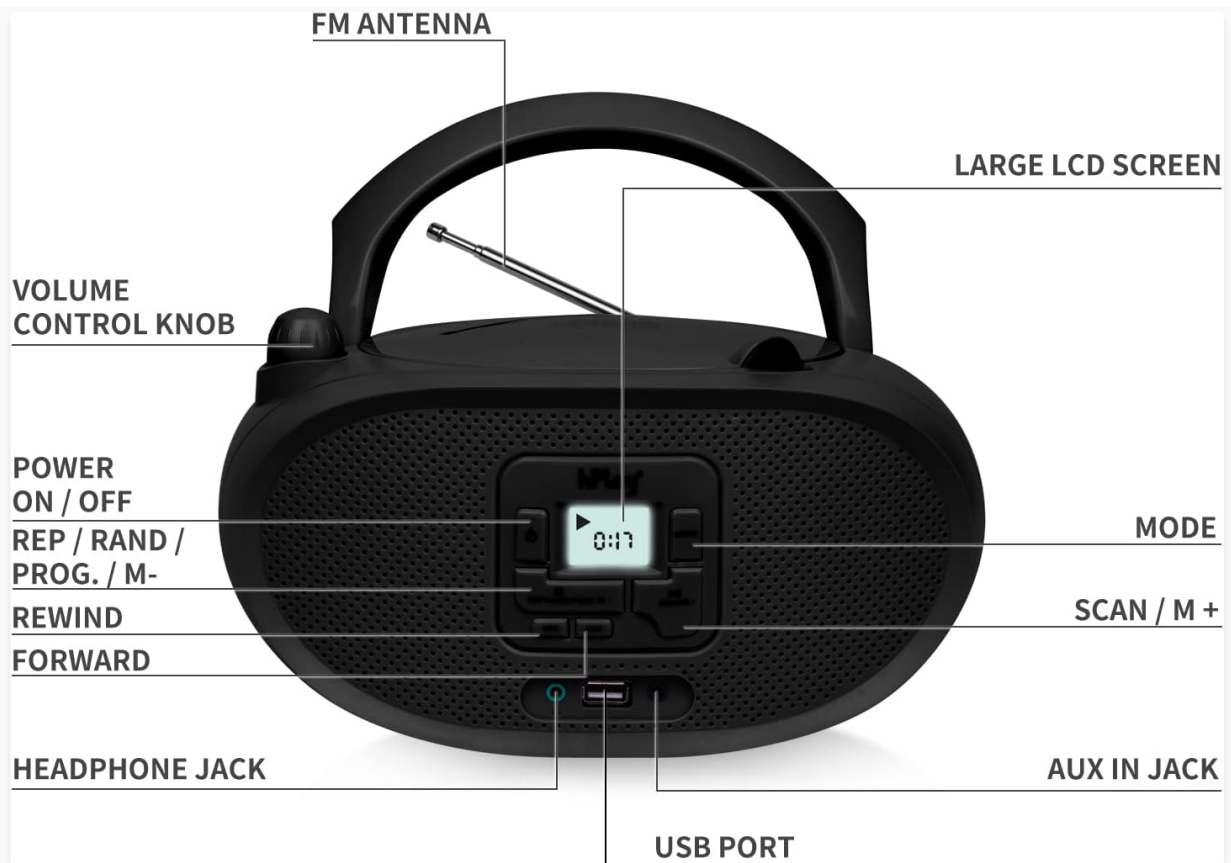

### 6.1 Controls Overview

Image: A detailed diagram labeling the various controls and ports on the hPlay Gummy GC04B Boombox, including the FM antenna, volume control knob, LCD screen, power button, function button, mode button, scan/M+ button, play/pause button, stop button, repeat/random/program/M- button, rewind/forward buttons, headphone jack, USB port, and AUX in jack.

- **POWER Button:** Turns the unit ON/OFF.
- **FUNCTION Button:** Cycles through different modes (CD, FM, Bluetooth, USB, AUX).
- **VOLUME Control Knob:** Adjusts the audio output level.
- **LCD Display:** Shows current mode, track number, time, and radio frequency.
- **PLAY/PAUSE Button (▶ |||):** Plays or pauses playback.
- **STOP Button (■):** Stops playback.
- **REWIND/FORWARD Buttons (◀◀ / ▶▶):** Skips tracks or fast-forwards/rewinds within a track.
- **MODE Button:** Selects playback modes (e.g., repeat one, repeat all, random).
- **SCAN/M+ Button:** Scans for FM stations or saves/recalls presets.
- **REP/RAND/PROG/M- Button:** Selects repeat/random playback or programs CD tracks/recalls FM presets.