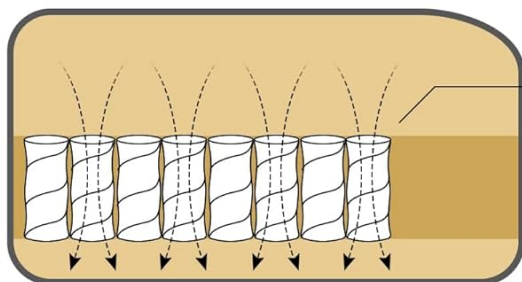

内蔵のポケットコイルで体験
したことのない座り心地を

Figure 3: Close-up view of the 4D adjustable armrests. These armrests offer multi-directional movement for personalized comfort and support, featuring a durable, textured surface.

Height Adjustment:

To adjust the chair's height, locate the lever beneath the seat on the right side. While seated, pull the lever up to lower the chair. To raise the chair, stand up slightly and pull the lever up. Release the lever at your desired height to lock it.

Swivel Function:

The chair is designed to swivel 360 degrees smoothly, allowing for easy rotation and movement without needing to reposition the entire chair.

MAINTENANCE AND CARE

Proper care will extend the life and maintain the appearance of your Dowinx Gaming Chair.

Cleaning the Fabric: